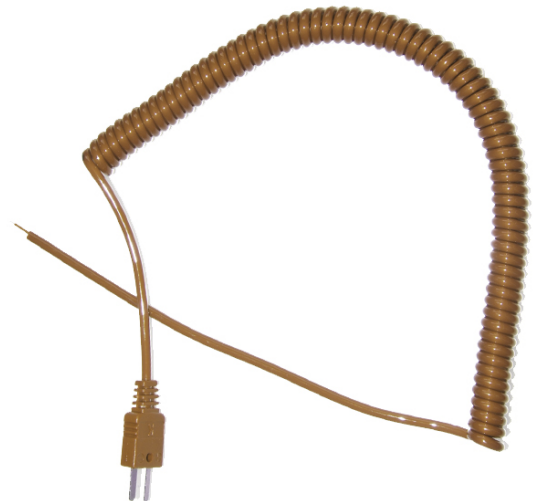

LABFACILITY

TEMPERATURE & PROCESS TECHNOLOGY

Cavo per termocoppia riccia retrattile di tipo T (IEC)

XE-7033-001

TYPE-T
(IEC)

XE-7033-001

TYPE-T (IEC)

XE-7033-001

TYPE-T (IEC)

Labfacility are the UK's leading manufacturer of Temperature Sensors, Thermocouple Connectors and associated Temperature Instrumentation and stockings of Thermocouple Cables. The Company has been trading since 1971 and is ISO9001 accredited.

Disponibile nel tipo T

Codice colore IEC

2 metri di lunghezza quando completamente esteso

Terminato con un connettore maschio miniaturizzato montato

Esterno in poliuretano

Specifications

Product Code	XE-7033-001
Cable Length	2M fully extended
Cable Type	Polyurethane outer
Connector Type	Thermocouple Plug
Connector Size	Miniature
Colour	Brown
Standards Met	Colour code (cores & jacket) to IEC-584-3
Thermocouple Type	T
Termination Type	Miniature Thermocouple Plug