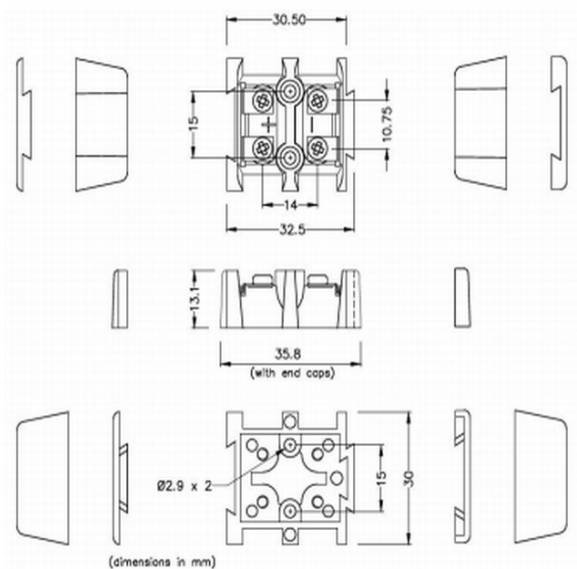

Barrier Terminal Block Thermocouple Connettores JS-T-BTS Tipo T JIS

Labfacility are the UK's leading manufacturer of Temperature Sensors, Thermocouple Connectors and associated Temperature Instrumentation and stockings of Thermocouple Cables. The Company has been trading since 1971 and is ISO9001 accredited.