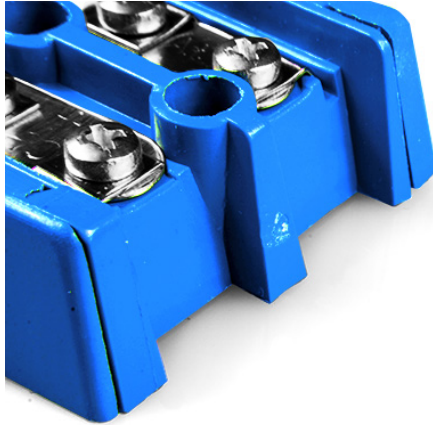

## Barrier Terminal Block Thermocouple Connettores JS-K-BTS Tipo K JIS

Labfacility are the UK's leading manufacturer of Temperature Sensors, Thermocouple Connectors and associated Temperature Instrumentation and stockings of Thermocouple Cables. The Company has been trading since 1971 and is ISO9001 accredited.

**Barrier Terminal Block Thermocouple Connettore JS-K-BTS Tipo K JIS**

Fornito in singole coppie di incastro. Collegamenti nel materiale termocoppia

**Indicazioni****Specifications**

<b>Product Code</b>	XE-1960-001
<b>General Description</b>	Supplied in single, interlocking pairs. Connections in thermocouple material
<b>Thermocouple Type</b>	K JIS
<b>Connector Type</b>	Barrier Terminal Blocks
<b>Colour</b>	Blue
<b>Dimensions</b>	See Schematic Drawing (Product Literature Tab)
<b>Max. Temperature</b>	220°C
<b>+Positive Contact</b>	Nickel Chromium
<b>-Negative Contact</b>	Nickel Alloy
<b>Standards Met</b>	BS EN 50212:1997. RoHS