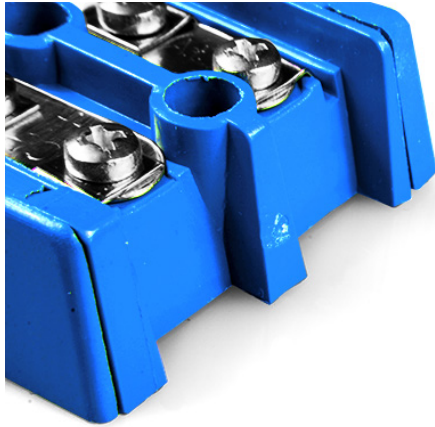

## Barrier Terminal Block Thermocouple Connettores JS-K-BTS Tipo K JIS

Labfacility are the UK's leading manufacturer of Temperature Sensors, Thermocouple Connectors and associated Temperature Instrumentation and stockings of Thermocouple Cables. The Company has been trading since 1971 and is ISO9001 accredited.

**Barrier Terminal Block Thermocouple Connettore JS-K-BTS Tipo K JIS**

Fornito in singole coppie di incastro. Collegamenti nel materiale termocoppia

**Indicazioni****Specifications**

|                            |  |
|----------------------------|--|
| <b>Product Code</b>        | XE-1960-001  |
| <b>General Description</b> | Supplied in single, interlocking pairs. Connections in thermocouple material |
| <b>Thermocouple Type</b>   | K JIS  |
| <b>Connector Type</b>      | Barrier Terminal Blocks  |
| <b>Colour</b>              | Blue   |
| <b>Dimensions</b>          | See Schematic Drawing (Product Literature Tab)                               |
| <b>Max. Temperature</b>    | 220°C  |
| <b>+Positive Contact</b>   | Nickel Chromium  |
| <b>-Negative Contact</b>   | Nickel Alloy   |
| <b>Standards Met</b>       | BS EN 50212:1997. RoHS   |