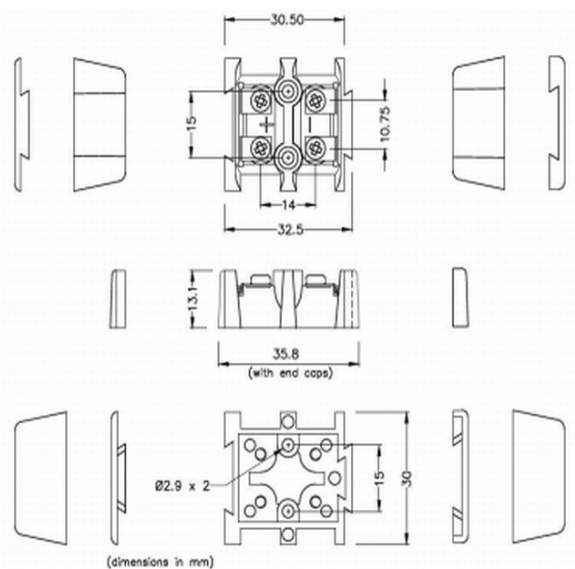

Barrier Terminal Block Thermocouple Connettores JS-K-BTS Tipo K JIS

Labfacility are the UK's leading manufacturer of Temperature Sensors, Thermocouple Connectors and associated Temperature Instrumentation and stockings of Thermocouple Cables. The Company has been trading since 1971 and is ISO9001 accredited.