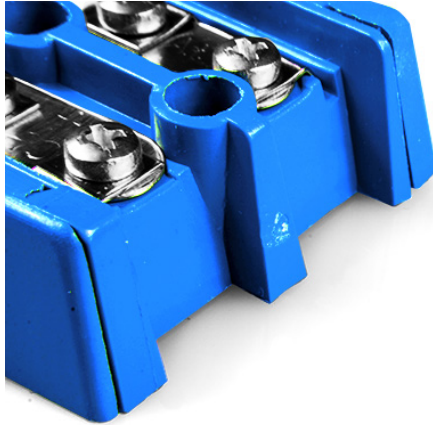

Barrier Terminal Block Thermocouple Connettores JS-K-BTS Tipo K JIS

Labfacility are the UK's leading manufacturer of Temperature Sensors, Thermocouple Connectors and associated Temperature Instrumentation and stockings of Thermocouple Cables. The Company has been trading since 1971 and is ISO9001 accredited.

Barrier Terminal Block Thermocouple Connettore JS-K-BTS Tipo K JIS

Fornito in singole coppie di incastro. Collegamenti nel materiale termocoppia

Indicazioni**Specifications**

Product Code	XE-1960-001
General Description	Supplied in single, interlocking pairs. Connections in thermocouple material
Thermocouple Type	K JIS
Connector Type	Barrier Terminal Blocks
Colour	Blue
Dimensions	See Schematic Drawing (Product Literature Tab)
Max. Temperature	220°C
+Positive Contact	Nickel Chromium
-Negative Contact	Nickel Alloy
Standards Met	BS EN 50212:1997. RoHS