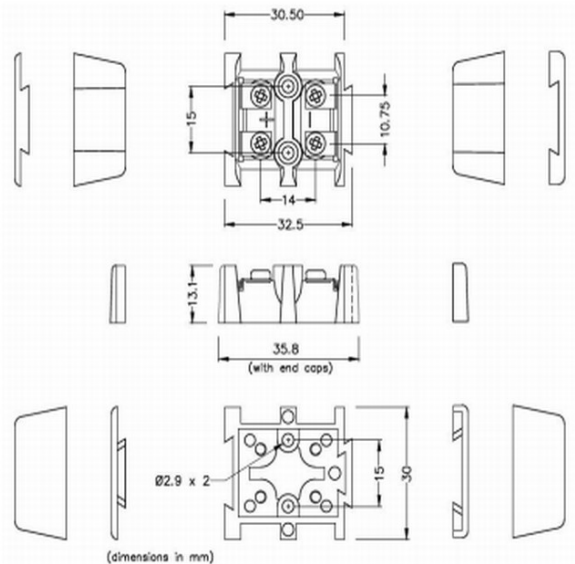

Barrier Terminal Block Thermocouple Connettores JS-K-BTS Tipo K JIS

Labfacility are the UK's leading manufacturer of Temperature Sensors, Thermocouple Connectors and associated Temperature Instrumentation and stockings of Thermocouple Cables. The Company has been trading since 1971 and is ISO9001 accredited.