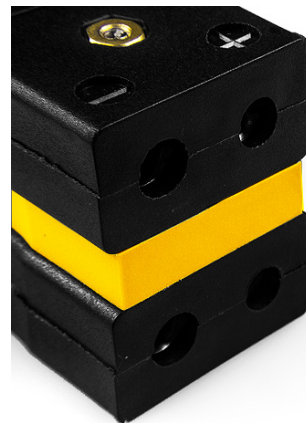

## Connettore termocoppia standard Duplex Socket JS-J-FD Tipo J JIS

**Standard Duplex in-line Socket**  
(dimensions in mm)

Labfacility are the UK's leading manufacturer of Temperature Sensors, Thermocouple Connectors and associated Temperature Instrumentation and stockings of Thermocouple Cables. The Company has been trading since 1971 and is ISO9001 accredited.

**Connettore termocoppia standard Duplex Socket JS-J-FD Tipo J JIS**

Corpi in poliestere riempito in vetro frastuono. I contatti sono polarizzati per evitare un collegamento errato

**Indicazioni****Specifications**

<b>Product Code</b>	XE-9307-001
<b>General Description</b>	Plugs fitted with solid thermocouple pins. Rugged glass filled polyester bodies, suitable for industrial applications.
<b>Thermocouple Type</b>	J JIS
<b>Connector Type</b>	Duplex Socket
<b>Connector Size</b>	Standard
<b>Colour</b>	Yellow
<b>Dimensions</b>	See Schematic Drawing (Product Literature Tab)
<b>Max. Temperature</b>	220°C
<b>+Positive Contact</b>	Iron
<b>-Negative Contact</b>	Copper Nickel
<b>Standards Met</b>	BS EN 50212:1997. RoHS