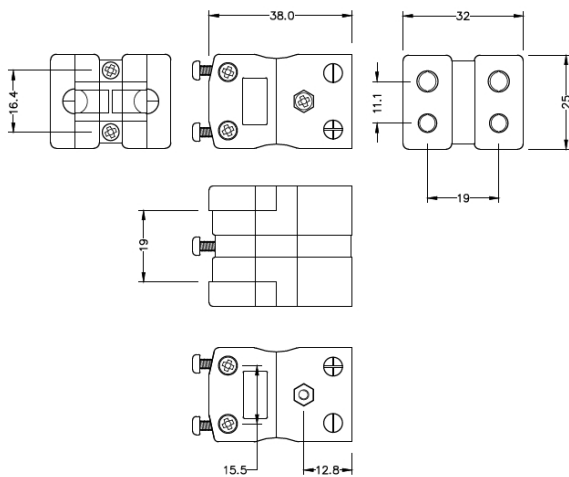

## Connettore termocoppia standard Duplex Socket JS-J-FD Tipo J JIS

**Standard Duplex in-line Socket**  
(dimensions in mm)

Labfacility are the UK's leading manufacturer of Temperature Sensors, Thermocouple Connectors and associated Temperature Instrumentation and stockings of Thermocouple Cables. The Company has been trading since 1971 and is ISO9001 accredited.

**Connettore termocoppia standard Duplex Socket JS-J-FD Tipo J JIS**

Corpi in poliestere riempito in vetro frastuono. I contatti sono polarizzati per evitare un collegamento errato

**Indicazioni****Specifications**

<b>Product Code</b>	XE-9307-001
<b>General Description</b>	Plugs fitted with solid thermocouple pins. Rugged glass filled polyester bodies, suitable for industrial applications.
<b>Thermocouple Type</b>	J JIS
<b>Connector Type</b>	Duplex Socket
<b>Connector Size</b>	Standard
<b>Colour</b>	Yellow
<b>Dimensions</b>	See Schematic Drawing (Product Literature Tab)
<b>Max. Temperature</b>	220°C
<b>+Positive Contact</b>	Iron
<b>-Negative Contact</b>	Copper Nickel
<b>Standards Met</b>	BS EN 50212:1997. RoHS