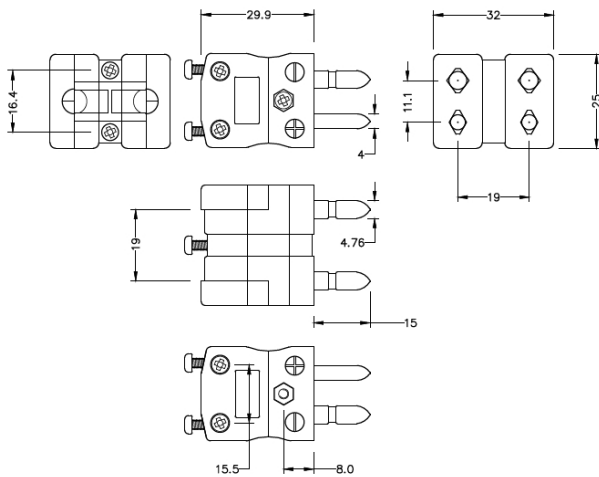

# Standard Thermocouple Duplex Thermocouple Connettoire Plug JS-R/S-MD Tipo R/S JIS

**Standard Duplex in-line Plug**  
(dimensions in mm)

Labfacility are the UK's leading manufacturer of Temperature Sensors, Thermocouple Connectors and associated Temperature Instrumentation and stockings of Thermocouple Cables. The Company has been trading since 1971 and is ISO9001 accredited.

**Standard Thermocouple Duplex Thermocouple Connettore Plug JS-R/S-MD Tipo R/S JIS**

Corpi in poliestere riempito in vetro frastuono. Tappi dotati di perni termocoppia a solidi. I contatti sono polarizzati per evitare un collegamento errato

**Indicazioni****Specifications**

<b>Product Code</b>	XE-9326-001
<b>General Description</b>	Rugged glass filled polyester bodies, suitable for industrial applications.
<b>Thermocouple Type</b>	R/S JIS
<b>Connector Type</b>	Duplex Plug
<b>Connector Size</b>	Standard
<b>Colour</b>	Black
<b>Dimensions</b>	See Schematic Drawing (Product Literature Tab)
<b>Max. Temperature</b>	220°C
<b>Pins</b>	Solid Round Pins
<b>+Positive Contact</b>	Copper
<b>-Negative Contact</b>	Copper Alloy
<b>Standards Met</b>	BS EN 50212:1997. RoHS