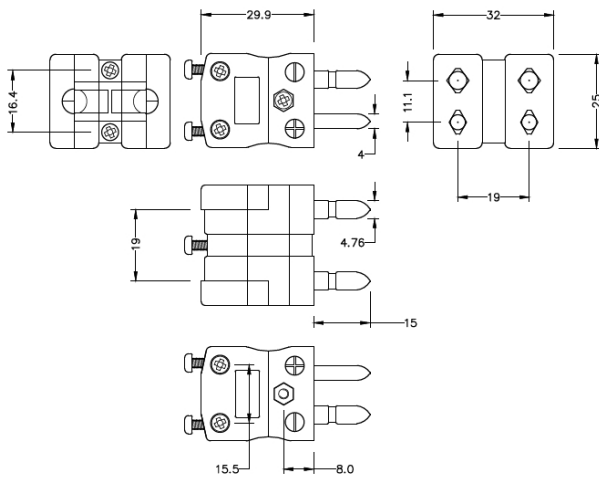

Standard Thermocouple Duplex Thermocouple Connettoire Plug JS-R/S-MD Tipo R/S JIS

Standard Duplex in-line Plug
(dimensions in mm)

Labfacility are the UK's leading manufacturer of Temperature Sensors, Thermocouple Connectors and associated Temperature Instrumentation and stockings of Thermocouple Cables. The Company has been trading since 1971 and is ISO9001 accredited.

Standard Thermocouple Duplex Thermocouple Connettore Plug JS-R/S-MD Tipo R/S JIS

Corpi in poliestere riempito in vetro frastuono. Tappi dotati di perni termocoppia a solidi. I contatti sono polarizzati per evitare un collegamento errato

Indicazioni**Specifications**

Product Code	XE-9326-001
General Description	Rugged glass filled polyester bodies, suitable for industrial applications.
Thermocouple Type	R/S JIS
Connector Type	Duplex Plug
Connector Size	Standard
Colour	Black
Dimensions	See Schematic Drawing (Product Literature Tab)
Max. Temperature	220°C
Pins	Solid Round Pins
+Positive Contact	Copper
-Negative Contact	Copper Alloy
Standards Met	BS EN 50212:1997. RoHS