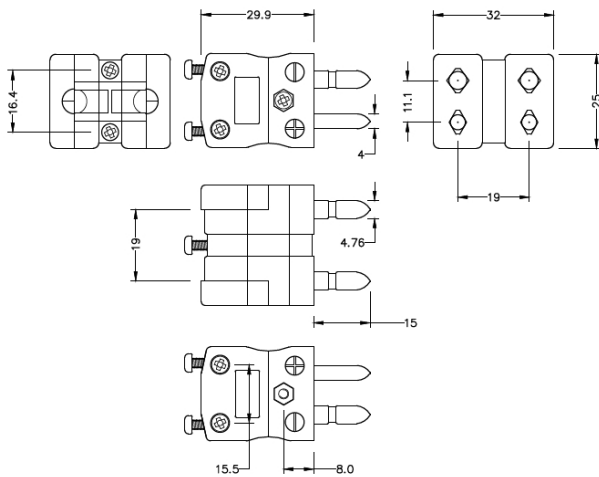

## Standard Thermocouple Duplex Thermocouple Connettore Plug JS-K-MD Tipo K JIS

**Standard Duplex in-line Plug**  
(dimensions in mm)

Labfacility are the UK's leading manufacturer of Temperature Sensors, Thermocouple Connectors and associated Temperature Instrumentation and stockings of Thermocouple Cables. The Company has been trading since 1971 and is ISO9001 accredited.

**Standard Thermocouple Duplex Thermocouple Connettore Plug JS-K-MD Tipo K JIS**

Corpi in poliestere riempito in vetro frastuono. Tappi dotati di perni termocoppia a solidi. I contatti sono polarizzati per evitare un collegamento errato

**Indicazioni****Specifications**

<b>Product Code</b>	XE-9286-001
<b>General Description</b>	Rugged glass filled polyester bodies, suitable for industrial applications.
<b>Thermocouple Type</b>	K JIS
<b>Connector Type</b>	Duplex Plug
<b>Connector Size</b>	Standard
<b>Colour</b>	Blue
<b>Dimensions</b>	See Schematic Drawing (Product Literature Tab)
<b>Max. Temperature</b>	220°C
<b>Pins</b>	Solid Round Pins
<b>+Positive Contact</b>	Nickel Chromium
<b>-Negative Contact</b>	Nickel Alloy
<b>Standards Met</b>	BS EN 50212:1997. RoHS