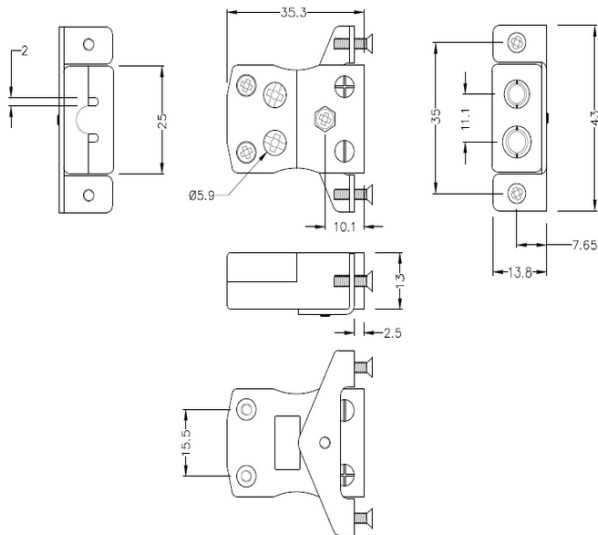

Connettore standard Quick Wire Panel Mount Thermocouple con Staffa in acciaio instano JS-R/S-SSPFQ Tipo R/S JIS

Standard Socket - Quick Wire with stainless steel mounting bracket
(dimensions in mm)

Labfacility are the UK's leading manufacturer of Temperature Sensors, Thermocouple Connectors and associated Temperature Instrumentation and stockings of Thermocouple Cables. The Company has been trading since 1971 and is ISO9001 accredited.

**Connettore standard Quick Wire Panel Mount Thermocouple con Staffa in acciaio instano JS-R/S-SSPFQ
Tipo R/S JIS**

Destinato all'uso in processi piu industriali, ma puo essere utilizzato in tutte le applicazioni come desiderato. Facile connessione 'jab-in' per la terminazione rapida, basta spingere il filo e stringere la vite

Indicazioni**Specifications**

Product Code	XE-9319-001
General Description	Easy 'jab-in' connection for rapid termination, just push wire in and tighten screw
Thermocouple Type	R/S JIS
Connector Type	Quick Wire Socket with SS Bracket
Connector Size	Standard
Colour	Black
Dimensions	See Schematic Drawing (Product Literature Tab)
Max. Temperature	220°C
+Positive Contact	Copper
-Negative Contact	Copper Alloy
Standards Met	BS EN 50212:1997. RoHS