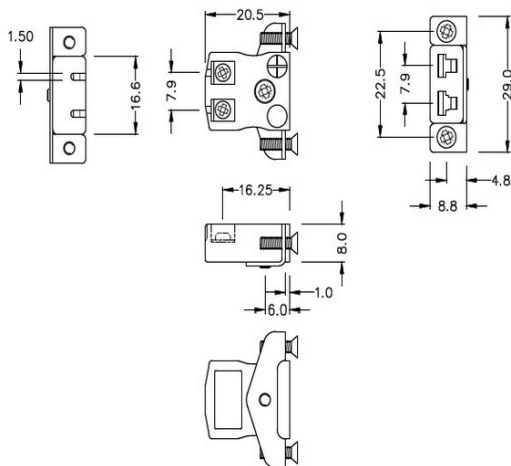

Miniature Quick Wire Panel Montaggio Termocoppia Con staffa in acciaio instanoj JM-T-SSPFQ Tipo T JIS

Miniature Socket -

Quick Wire with stainless steel mounting bracket

(dimensions in mm)

Labfacility are the UK's leading manufacturer of Temperature Sensors, Thermocouple Connectors and associated Temperature Instrumentation and stockings of Thermocouple Cables. The Company has been trading since 1971 and is ISO9001 accredited.

Monto pannello del connettore a filo rapido in miniatura con staffa in acciaio instaleless JM-T-SSPFQ tipo T JIS

Prese in miniatura fornite con staffe in acciaio inossidabile, consente un montaggio rapido, affidabile e robusto nel pannello

Indicazioni**Specifications**

Product Code	XE-9259-001
General Description	Contacts are polarized to ensure correct connection
Thermocouple Type	T JIS
Connector Type	Quick Wire Socket with SS Bracket
Connector Size	Miniature
Colour	Brown
Max. Temperature	220°C
+Positive Contact	Copper
-Negative Contact	Copper Nickel
Standards Met	BS EN 50212:1997. RoHS