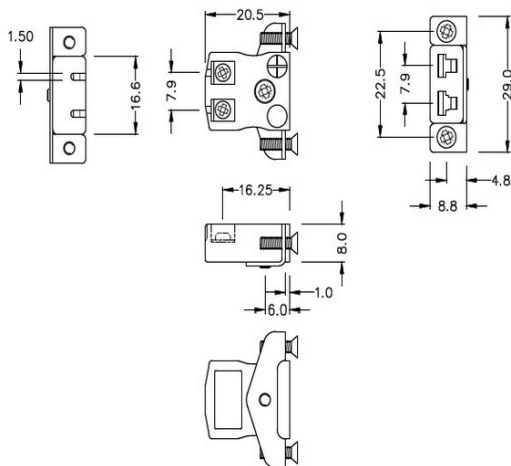

# Miniature Quick Wire Panel Montaggio Termocoppia Con staffa in acciaio instanoj JM-T-SSPFQ Tipo T JIS

**Miniature Socket -**

**Quick Wire with stainless steel mounting bracket**

(dimensions in mm)

Labfacility are the UK's leading manufacturer of Temperature Sensors, Thermocouple Connectors and associated Temperature Instrumentation and stockings of Thermocouple Cables. The Company has been trading since 1971 and is ISO9001 accredited.

**Monto pannello del connettore a filo rapido in miniatura con staffa in acciaio instaleless JM-T-SSPFQ tipo T JIS**

Prese in miniatura fornite con staffe in acciaio inossidabile, consente un montaggio rapido, affidabile e robusto nel pannello

**Indicazioni****Specifications**

|                            |   |
|----------------------------|---|
| <b>Product Code</b>        | XE-9259-001   |
| <b>General Description</b> | Contacts are polarized to ensure correct connection |
| <b>Thermocouple Type</b>   | T JIS   |
| <b>Connector Type</b>      | Quick Wire Socket with SS Bracket                   |
| <b>Connector Size</b>      | Miniature   |
| <b>Colour</b>              | Brown   |
| <b>Max. Temperature</b>    | 220°C   |
| <b>+Positive Contact</b>   | Copper  |
| <b>-Negative Contact</b>   | Copper Nickel                                       |
| <b>Standards Met</b>       | BS EN 50212:1997. RoHS                              |