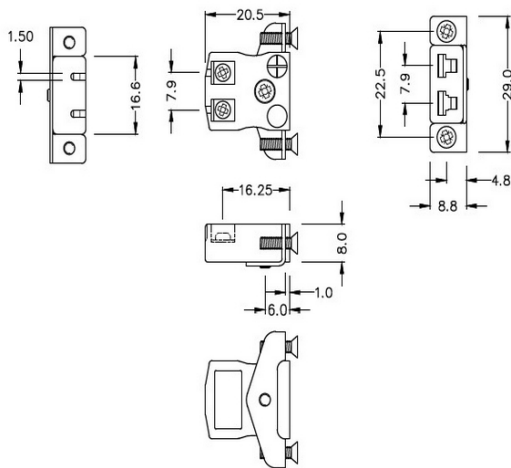

# Miniature Quick Wire Panel Montaggio Termocoppia Con staffa in acciaio instanoj JM-T-SSPFQ Tipo T JIS

**Miniature Socket -**

**Quick Wire with stainless steel mounting bracket**

(dimensions in mm)

Labfacility are the UK's leading manufacturer of Temperature Sensors, Thermocouple Connectors and associated Temperature Instrumentation and stockings of Thermocouple Cables. The Company has been trading since 1971 and is ISO9001 accredited.

**Monto pannello del connettore a filo rapido in miniatura con staffa in acciaio instaleless JM-T-SSPFQ tipo T JIS**

Prese in miniatura fornite con staffe in acciaio inossidabile, consente un montaggio rapido, affidabile e robusto nel pannello

**Indicazioni****Specifications**

<b>Product Code</b>	XE-9259-001
<b>General Description</b>	Contacts are polarized to ensure correct connection
<b>Thermocouple Type</b>	T JIS
<b>Connector Type</b>	Quick Wire Socket with SS Bracket
<b>Connector Size</b>	Miniature
<b>Colour</b>	Brown
<b>Max. Temperature</b>	220°C
<b>+Positive Contact</b>	Copper
<b>-Negative Contact</b>	Copper Nickel
<b>Standards Met</b>	BS EN 50212:1997. RoHS