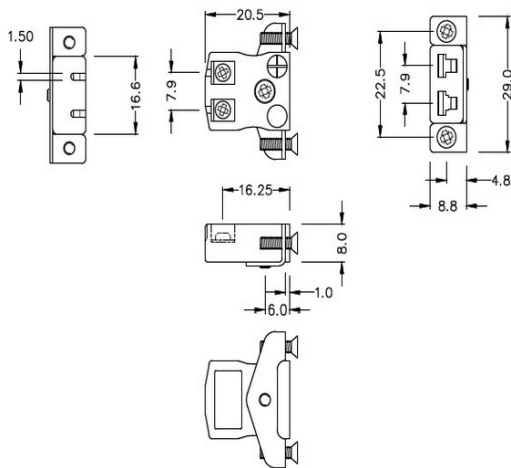

Miniature Quick Wire Panel Montaggio Termocoppia Con staffa in acciaio instanoj JM-T-SSPFQ Tipo T JIS

Miniature Socket -

Quick Wire with stainless steel mounting bracket

(dimensions in mm)

Labfacility are the UK's leading manufacturer of Temperature Sensors, Thermocouple Connectors and associated Temperature Instrumentation and stockings of Thermocouple Cables. The Company has been trading since 1971 and is ISO9001 accredited.

Monto pannello del connettore a filo rapido in miniatura con staffa in acciaio instaleless JM-T-SSPFQ tipo T JIS

Prese in miniatura fornite con staffe in acciaio inossidabile, consente un montaggio rapido, affidabile e robusto nel pannello

Indicazioni**Specifications**

Product Code	XE-9259-001
General Description	Contacts are polarized to ensure correct connection
Thermocouple Type	T JIS
Connector Type	Quick Wire Socket with SS Bracket
Connector Size	Miniature
Colour	Brown
Max. Temperature	220°C
+Positive Contact	Copper
-Negative Contact	Copper Nickel
Standards Met	BS EN 50212:1997. RoHS