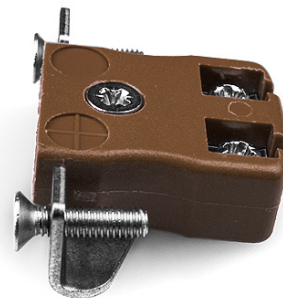

Miniature Quick Wire Panel Montaggio Termocoppia Con staffa in acciaio instanoj JM-T-SSPFQ Tipo T JIS

Miniature Socket -

Quick Wire with stainless steel mounting bracket

(dimensions in mm)

Labfacility are the UK's leading manufacturer of Temperature Sensors, Thermocouple Connectors and associated Temperature Instrumentation and stockings of Thermocouple Cables. The Company has been trading since 1971 and is ISO9001 accredited.

Monto pannello del connettore a filo rapido in miniatura con staffa in acciaio instaleless JM-T-SSPFQ tipo T JIS

Prese in miniatura fornite con staffe in acciaio inossidabile, consente un montaggio rapido, affidabile e robusto nel pannello

Indicazioni**Specifications**

Product Code	XE-9259-001
General Description	Contacts are polarized to ensure correct connection
Thermocouple Type	T JIS
Connector Type	Quick Wire Socket with SS Bracket
Connector Size	Miniature
Colour	Brown
Max. Temperature	220°C
+Positive Contact	Copper
-Negative Contact	Copper Nickel
Standards Met	BS EN 50212:1997. RoHS