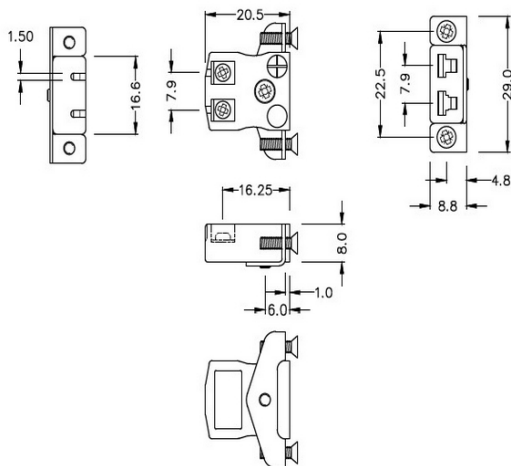

## Miniature Quick Wire Panel Montaggio Termocoppia Con staffa in acciaio instano JM-J-SSPFQ Tipo J JJ

**Miniature Socket -**

**Quick Wire with stainless steel mounting bracket**

(dimensions in mm)

Labfacility are the UK's leading manufacturer of Temperature Sensors, Thermocouple Connectors and associated Temperature Instrumentation and stockings of Thermocouple Cables. The Company has been trading since 1971 and is ISO9001 accredited.

**Monto pannello del connettore a filo rapido in miniatura con staffa in acciaio instaleless JM-J-SSPFQ tipo J J JIS**

Prese in miniatura fornite con staffe in acciaio inossidabile, consente un montaggio rapido, affidabile e robusto nel pannello

**Indicazioni****Specifications**

<b>Product Code</b>	XE-9179-001
<b>General Description</b>	Contacts are polarized to ensure correct connection
<b>Thermocouple Type</b>	J JIS
<b>Connector Type</b>	Quick Wire Socket with SS Bracket
<b>Connector Size</b>	Miniature
<b>Colour</b>	Yellow
<b>Max. Temperature</b>	220°C
<b>+Positive Contact</b>	Iron
<b>-Negative Contact</b>	Copper Nickel
<b>Standards Met</b>	BS EN 50212:1997. RoHS