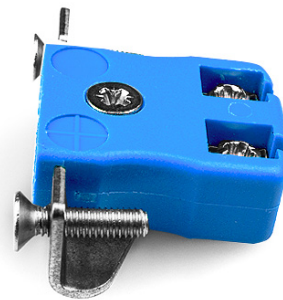

Miniature Quick Wire Panel Montaggio Termocoppia Con staffa in acciaio instano JM-K-SSPFQ Tipo K JIS

Miniature Socket -

Quick Wire with stainless steel mounting bracket

(dimensions in mm)

Labfacility are the UK's leading manufacturer of Temperature Sensors, Thermocouple Connectors and associated Temperature Instrumentation and stockings of Thermocouple Cables. The Company has been trading since 1971 and is ISO9001 accredited.

Monto pannello del connettore a filo rapido in miniatura con staffa in acciaio instastess JM-K-SSPFQ tipo K JIS

Prese in miniatura fornite con staffe in acciaio inossidabile, consente un montaggio rapido, affidabile e robusto nel pannello

Indicazioni**Specifications**

Product Code	XE-9159-001
General Description	Contacts are polarized to ensure correct connection
Thermocouple Type	K JIS
Connector Type	Quick Wire Socket with SS Bracket
Connector Size	Miniature
Colour	Blue
Max. Temperature	220°C
+Positive Contact	Nickel Chromium
-Negative Contact	Nickel Alloy
Standards Met	BS EN 50212:1997. RoHS