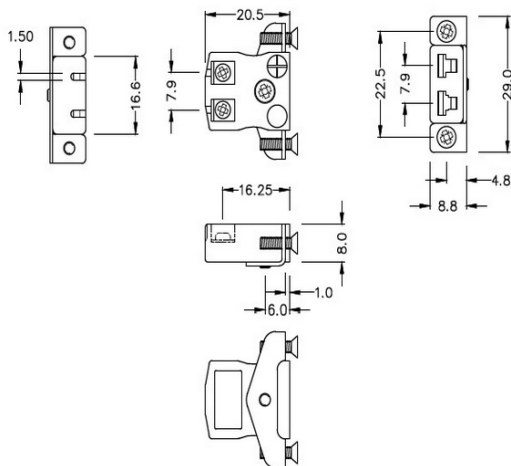

Miniature Quick Wire Panel Montaggio Termocoppia Con staffa in acciaio instano JM-K-SSPFQ Tipo K JIS

Miniature Socket -

Quick Wire with stainless steel mounting bracket

(dimensions in mm)

Labfacility are the UK's leading manufacturer of Temperature Sensors, Thermocouple Connectors and associated Temperature Instrumentation and stockings of Thermocouple Cables. The Company has been trading since 1971 and is ISO9001 accredited.

Monto pannello del connettore a filo rapido in miniatura con staffa in acciaio instaleless JM-K-SSPFQ tipo K JIS

Prese in miniatura fornite con staffe in acciaio inossidabile, consente un montaggio rapido, affidabile e robusto nel pannello

Indicazioni**Specifications**

Product Code	XE-9159-001
General Description	Contacts are polarized to ensure correct connection
Thermocouple Type	K JIS
Connector Type	Quick Wire Socket with SS Bracket
Connector Size	Miniature
Colour	Blue
Max. Temperature	220°C
+Positive Contact	Nickel Chromium
-Negative Contact	Nickel Alloy
Standards Met	BS EN 50212:1997. RoHS