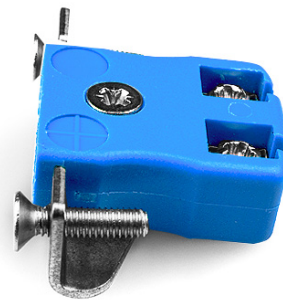

Miniature Quick Wire Panel Montaggio Termocoppia Con staffa in acciaio instano JM-K-SSPFQ Tipo K JIS

**Miniature Socket -
Quick Wire with stainless steel mounting bracket**
(dimensions in mm)

Labfacility are the UK's leading manufacturer of Temperature Sensors, Thermocouple Connectors and associated Temperature Instrumentation and stockings of Thermocouple Cables. The Company has been trading since 1971 and is ISO9001 accredited.

Monto pannello del connettore a filo rapido in miniatura con staffa in acciaio instaleless JM-K-SSPFQ tipo K JIS

Prese in miniatura fornite con staffe in acciaio inossidabile, consente un montaggio rapido, affidabile e robusto nel pannello

Indicazioni**Specifications**

Product Code	XE-9159-001
General Description	Contacts are polarized to ensure correct connection
Thermocouple Type	K JIS
Connector Type	Quick Wire Socket with SS Bracket
Connector Size	Miniature
Colour	Blue
Max. Temperature	220°C
+Positive Contact	Nickel Chromium
-Negative Contact	Nickel Alloy
Standards Met	BS EN 50212:1997. RoHS