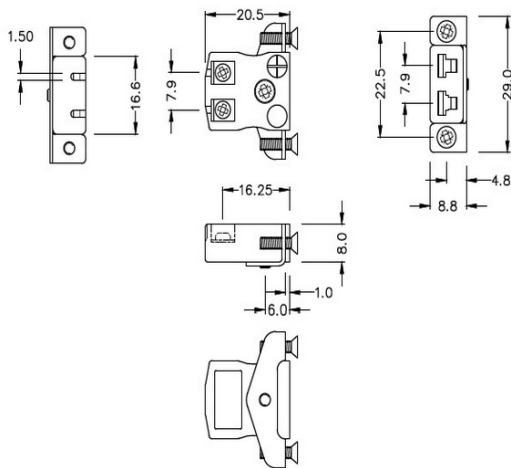

Miniature Quick Wire Panel Montaggio Termocoppia Con staffa in acciaio instano JM-K-SSPFQ Tipo K JIS

Miniature Socket -

Quick Wire with stainless steel mounting bracket

(dimensions in mm)

Labfacility are the UK's leading manufacturer of Temperature Sensors, Thermocouple Connectors and associated Temperature Instrumentation and stockings of Thermocouple Cables. The Company has been trading since 1971 and is ISO9001 accredited.

Monto pannello del connettore a filo rapido in miniatura con staffa in acciaio instastess JM-K-SSPFQ tipo K JIS

Prese in miniatura fornite con staffe in acciaio inossidabile, consente un montaggio rapido, affidabile e robusto nel pannello

Indicazioni**Specifications**

Product Code	XE-9159-001
General Description	Contacts are polarized to ensure correct connection
Thermocouple Type	K JIS
Connector Type	Quick Wire Socket with SS Bracket
Connector Size	Miniature
Colour	Blue
Max. Temperature	220°C
+Positive Contact	Nickel Chromium
-Negative Contact	Nickel Alloy
Standards Met	BS EN 50212:1997. RoHS