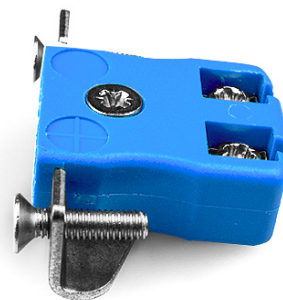

Miniature Quick Wire Panel Montaggio Termocoppia Con staffa in acciaio instano JM-K-SSPFQ Tipo K JIS

Miniature Socket -

Quick Wire with stainless steel mounting bracket

(dimensions in mm)

Labfacility are the UK's leading manufacturer of Temperature Sensors, Thermocouple Connectors and associated Temperature Instrumentation and stockings of Thermocouple Cables. The Company has been trading since 1971 and is ISO9001 accredited.

Monto pannello del connettore a filo rapido in miniatura con staffa in acciaio instaleless JM-K-SSPFQ tipo K JIS

Prese in miniatura fornite con staffe in acciaio inossidabile, consente un montaggio rapido, affidabile e robusto nel pannello

Indicazioni**Specifications**

Product Code	XE-9159-001
General Description	Contacts are polarized to ensure correct connection
Thermocouple Type	K JIS
Connector Type	Quick Wire Socket with SS Bracket
Connector Size	Miniature
Colour	Blue
Max. Temperature	220°C
+Positive Contact	Nickel Chromium
-Negative Contact	Nickel Alloy
Standards Met	BS EN 50212:1997. RoHS