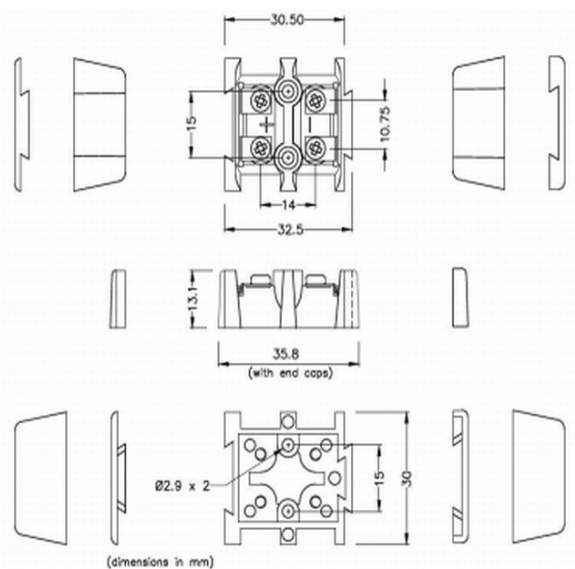

Barrier Terminal Block Thermocouple Connettores AS-R/S-BTS Tipo R/S ANSI

Labfacility are the UK's leading manufacturer of Temperature Sensors, Thermocouple Connectors and associated Temperature Instrumentation and stockings of Thermocouple Cables. The Company has been trading since 1971 and is ISO9001 accredited.