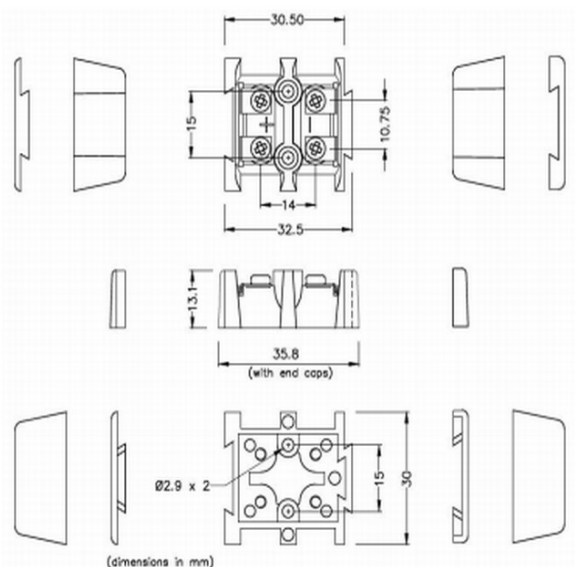

Barrier Terminal Block Thermocouple Connettores AS-R/S-BTS Tipo R/S ANSI

Labfacility are the UK's leading manufacturer of Temperature Sensors, Thermocouple Connectors and associated Temperature Instrumentation and stockings of Thermocouple Cables. The Company has been trading since 1971 and is ISO9001 accredited.