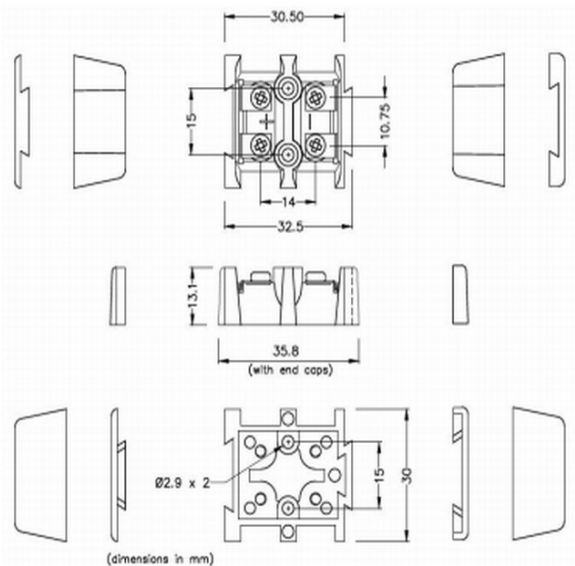

Barrier Terminal Block Thermocouple Connettores AS-R/S-BTS Tipo R/S ANSI

Labfacility are the UK's leading manufacturer of Temperature Sensors, Thermocouple Connectors and associated Temperature Instrumentation and stockings of Thermocouple Cables. The Company has been trading since 1971 and is ISO9001 accredited.