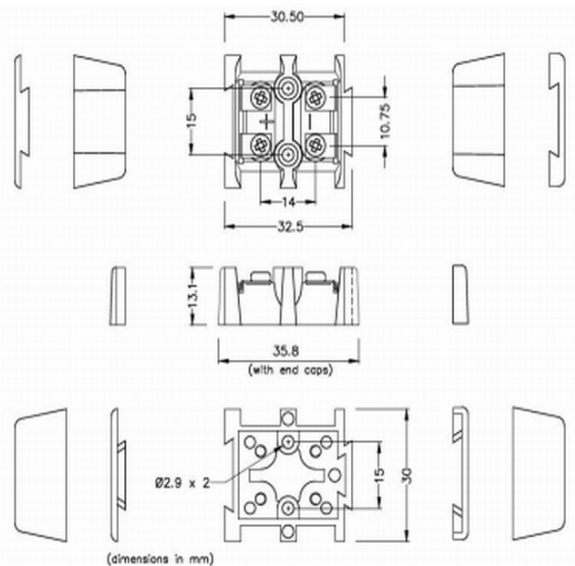

Barrier Terminal Block Thermocouple Connettores AS-T-BTS Tipo T ANSI

Labfacility are the UK's leading manufacturer of Temperature Sensors, Thermocouple Connectors and associated Temperature Instrumentation and stockings of Thermocouple Cables. The Company has been trading since 1971 and is ISO9001 accredited.