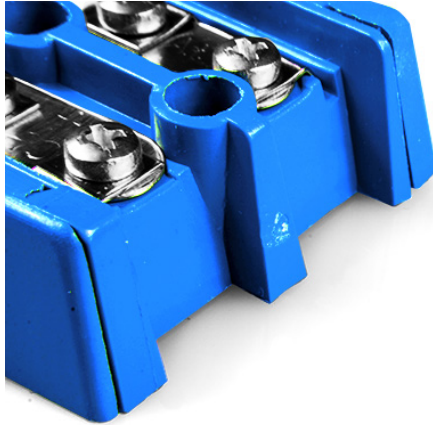

## Barrier Terminal Block Thermocouple Connettores AS-T-BTS Tipo T ANSI

Labfacility are the UK's leading manufacturer of Temperature Sensors, Thermocouple Connectors and associated Temperature Instrumentation and stockings of Thermocouple Cables. The Company has been trading since 1971 and is ISO9001 accredited.

**Barrier Terminal Block Thermocouple Connettore AS-T-BTS Tipo T ANSI**

Fornito in singole coppie di incastro. Collegamenti nel materiale termocoppia

**Indicazioni****Specifications**

<b>Product Code</b>	XE-1952-001
<b>General Description</b>	Supplied in single, interlocking pairs. Connections in thermocouple material
<b>Thermocouple Type</b>	T ANSI
<b>Connector Type</b>	Barrier Terminal Blocks
<b>Colour</b>	Blue
<b>Dimensions</b>	See Schematic Drawing (Product Literature Tab)
<b>Max. Temperature</b>	220°C
<b>+Positive Contact</b>	Copper
<b>-Negative Contact</b>	Copper Nickel
<b>Standards Met</b>	BS EN 50212:1997. RoHS