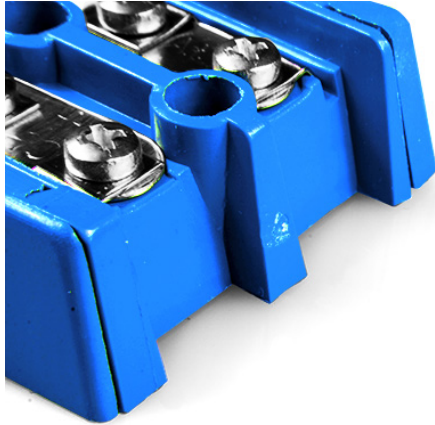

Barrier Terminal Block Thermocouple Connettores AS-T-BTS Tipo T ANSI

Labfacility are the UK's leading manufacturer of Temperature Sensors, Thermocouple Connectors and associated Temperature Instrumentation and stockings of Thermocouple Cables. The Company has been trading since 1971 and is ISO9001 accredited.

Barrier Terminal Block Thermocouple Connettore AS-T-BTS Tipo T ANSI

Fornito in singole coppie di incastro. Collegamenti nel materiale termocoppia

Indicazioni**Specifications**

Product Code	XE-1952-001
General Description	Supplied in single, interlocking pairs. Connections in thermocouple material
Thermocouple Type	T ANSI
Connector Type	Barrier Terminal Blocks
Colour	Blue
Dimensions	See Schematic Drawing (Product Literature Tab)
Max. Temperature	220°C
+Positive Contact	Copper
-Negative Contact	Copper Nickel
Standards Met	BS EN 50212:1997. RoHS