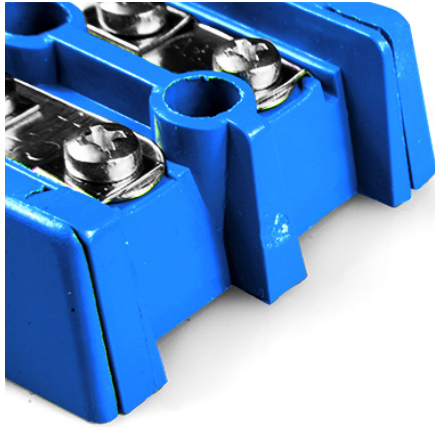

Barrier Terminal Block Thermocouple Connettores AS-T-BTS Tipo T ANSI

Labfacility are the UK's leading manufacturer of Temperature Sensors, Thermocouple Connectors and associated Temperature Instrumentation and stockings of Thermocouple Cables. The Company has been trading since 1971 and is ISO9001 accredited.

Barrier Terminal Block Thermocouple Connettore AS-T-BTS Tipo T ANSI

Fornito in singole coppie di incastro. Collegamenti nel materiale termocoppia

Indicazioni**Specifications**

Product Code	XE-1952-001
General Description	Supplied in single, interlocking pairs. Connections in thermocouple material
Thermocouple Type	T ANSI
Connector Type	Barrier Terminal Blocks
Colour	Blue
Dimensions	See Schematic Drawing (Product Literature Tab)
Max. Temperature	220°C
+Positive Contact	Copper
-Negative Contact	Copper Nickel
Standards Met	BS EN 50212:1997. RoHS