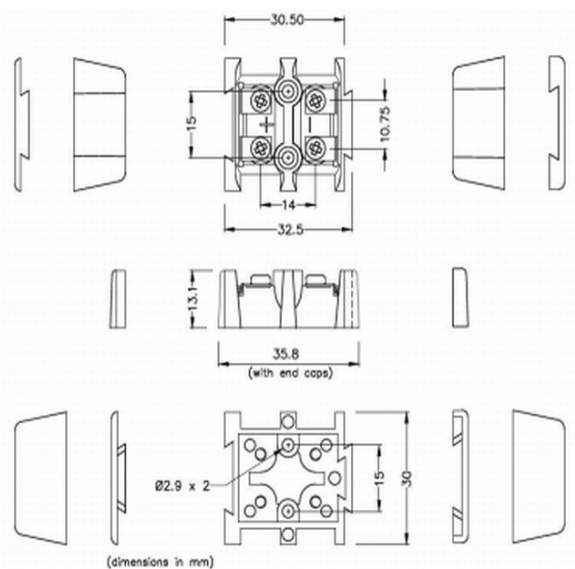

Barrier Terminal Block Thermocouple Connettores AS-T-BTS Tipo T ANSI

Labfacility are the UK's leading manufacturer of Temperature Sensors, Thermocouple Connectors and associated Temperature Instrumentation and stockings of Thermocouple Cables. The Company has been trading since 1971 and is ISO9001 accredited.