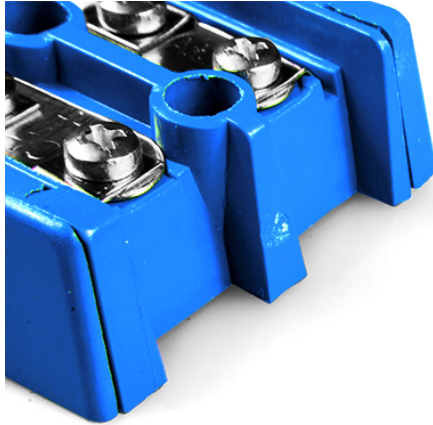

Barrier Terminal Block Thermocouple Connettores AS-T-BTS Tipo T ANSI

Labfacility are the UK's leading manufacturer of Temperature Sensors, Thermocouple Connectors and associated Temperature Instrumentation and stockings of Thermocouple Cables. The Company has been trading since 1971 and is ISO9001 accredited.

Barrier Terminal Block Thermocouple Connettore AS-T-BTS Tipo T ANSI

Fornito in singole coppie di incastro. Collegamenti nel materiale termocoppia

Indicazioni**Specifications**

Product Code	XE-1952-001
General Description	Supplied in single, interlocking pairs. Connections in thermocouple material
Thermocouple Type	T ANSI
Connector Type	Barrier Terminal Blocks
Colour	Blue
Dimensions	See Schematic Drawing (Product Literature Tab)
Max. Temperature	220°C
+Positive Contact	Copper
-Negative Contact	Copper Nickel
Standards Met	BS EN 50212:1997. RoHS