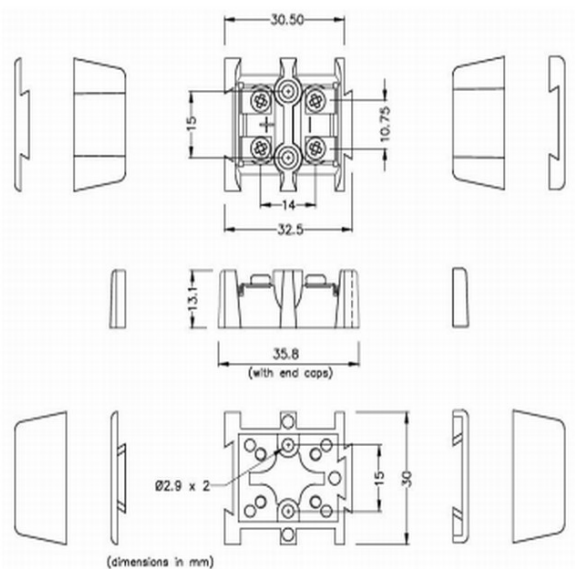

Barrier Terminal Block Thermocouple Connettores AS-K-BTS Tipo K ANSI

Labfacility are the UK's leading manufacturer of Temperature Sensors, Thermocouple Connectors and associated Temperature Instrumentation and stockings of Thermocouple Cables. The Company has been trading since 1971 and is ISO9001 accredited.