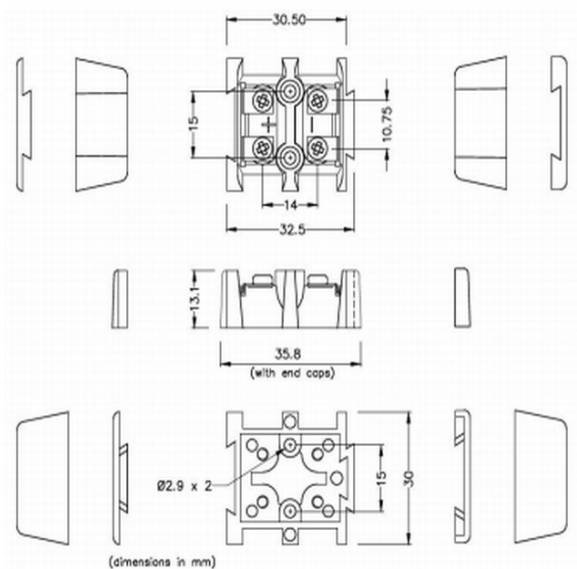

Barrier Terminal Block Thermocouple Connettores AS-K-BTS Tipo K ANSI

Labfacility are the UK's leading manufacturer of Temperature Sensors, Thermocouple Connectors and associated Temperature Instrumentation and stockings of Thermocouple Cables. The Company has been trading since 1971 and is ISO9001 accredited.