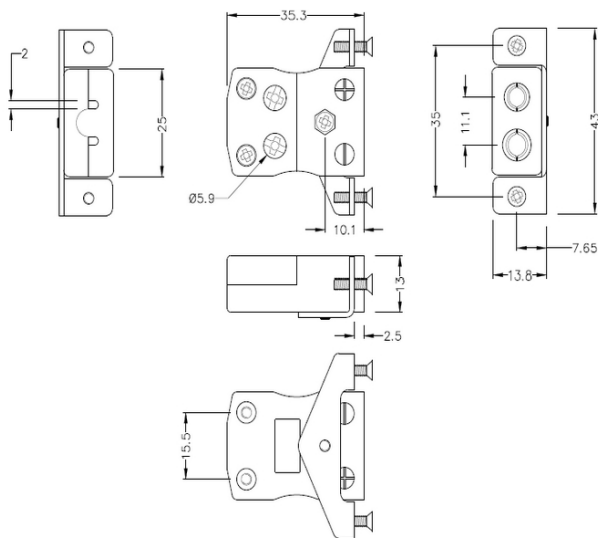

Montaggio standard del pannello a filo rapido con staffa in acciaio inossidabile AS-E-SSPFQ tipo E ANSI

Standard Socket - Quick Wire with stainless steel mounting bracket
(dimensions in mm)

Labfacility are the UK's leading manufacturer of Temperature Sensors, Thermocouple Connectors and associated Temperature Instrumentation and stockings of Thermocouple Cables. The Company has been trading since 1971 and is ISO9001 accredited.

**Connettore termocoppiato di montaggio a filo rapido standard con staffa in acciaio inossidabile
AS-E-SSPFQ tipo E ANSI**

Destinato all'uso in processi piu industriali, ma puo essere utilizzato in tutte le applicazioni come desiderato. Facile connessione 'jab-in' per la terminazione rapida, basta spingere il filo e stringere la vite

Indicazioni**Specifications**

Product Code	XE-9119-001
General Description	Easy 'jab-in' connection for rapid termination, just push wire in and tighten screw
Thermocouple Type	E ANSI
Connector Type	Quick Wire Socket with SS Bracket
Connector Size	Standard
Colour	Violet
Max. Temperature	220°C
+Positive Contact	Nickel Chromium
-Negative Contact	Copper Nickel
Standards Met	BS EN 50212:1997. RoHS