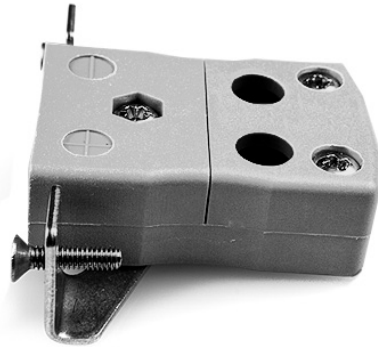

Montaggio standard del pannello a filo rapido con staffa in acciaio inossidabile AS-B-SSPFQ tipo B ANSI

Standard Socket - Quick Wire with stainless steel mounting bracket
(dimensions in mm)

Labfacility are the UK's leading manufacturer of Temperature Sensors, Thermocouple Connectors and associated Temperature Instrumentation and stockings of Thermocouple Cables. The Company has been trading since 1971 and is ISO9001 accredited.

**Standard Quick Wire Panel Connettore termocoppia di montaggio con staffa in acciaio instanoso
AS-B-SSPFQ tipo B ANSI**

Destinato all'uso in processi piu industriali, ma puo essere utilizzato in tutte le applicazioni come desiderato. Facile connessione 'jab-in' per la terminazione rapida, basta spingere il filo e stringere la vite

Indicazioni**Specifications**

Product Code	XE-9099-001
General Description	Easy 'jab-in' connection for rapid termination, just push wire in and tighten screw
Thermocouple Type	B ANSI
Connector Type	Quick Wire Socket with SS Bracket
Connector Size	Standard
Colour	Grey
Max. Temperature	220°C
+Positive Contact	Copper
-Negative Contact	Copper
Standards Met	BS EN 50212:1997. RoHS