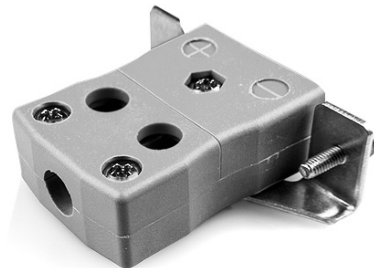

# Montaggio standard del pannello a filo rapido con staffa in acciaio inossidabile AS-B-SSPFQ tipo B ANSI

**Standard Socket - Quick Wire with stainless steel mounting bracket**  
(dimensions in mm)

Labfacility are the UK's leading manufacturer of Temperature Sensors, Thermocouple Connectors and associated Temperature Instrumentation and stockings of Thermocouple Cables. The Company has been trading since 1971 and is ISO9001 accredited.

**Standard Quick Wire Panel Connettore termocoppia di montaggio con staffa in acciaio instanoso  
AS-B-SSPFQ tipo B ANSI**

Destinato all'uso in processi piu industriali, ma puo essere utilizzato in tutte le applicazioni come desiderato. Facile connessione 'jab-in' per la terminazione rapida, basta spingere il filo e stringere la vite

**Indicazioni****Specifications**

<b>Product Code</b>	XE-9099-001
<b>General Description</b>	Easy 'jab-in' connection for rapid termination, just push wire in and tighten screw
<b>Thermocouple Type</b>	B ANSI
<b>Connector Type</b>	Quick Wire Socket with SS Bracket
<b>Connector Size</b>	Standard
<b>Colour</b>	Grey
<b>Max. Temperature</b>	220°C
<b>+Positive Contact</b>	Copper
<b>-Negative Contact</b>	Copper
<b>Standards Met</b>	BS EN 50212:1997. RoHS