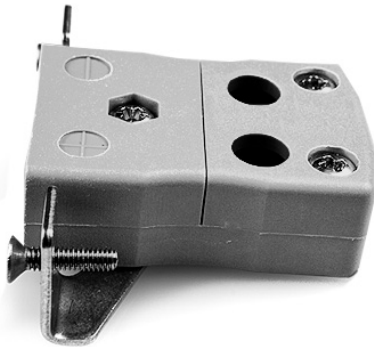

Montaggio standard del pannello a filo rapido con staffa in acciaio inossidabile AS-B-SSPFQ tipo B ANSI

Standard Socket - Quick Wire with stainless steel mounting bracket
(dimensions in mm)

Labfacility are the UK's leading manufacturer of Temperature Sensors, Thermocouple Connectors and associated Temperature Instrumentation and stockings of Thermocouple Cables. The Company has been trading since 1971 and is ISO9001 accredited.

**Standard Quick Wire Panel Connettore termocoppia di montaggio con staffa in acciaio instanoso
AS-B-SSPFQ tipo B ANSI**

Destinato all'uso in processi piu industriali, ma puo essere utilizzato in tutte le applicazioni come desiderato. Facile connessione 'jab-in' per la terminazione rapida, basta spingere il filo e stringere la vite

Indicazioni**Specifications**

Product Code	XE-9099-001
General Description	Easy 'jab-in' connection for rapid termination, just push wire in and tighten screw
Thermocouple Type	B ANSI
Connector Type	Quick Wire Socket with SS Bracket
Connector Size	Standard
Colour	Grey
Max. Temperature	220°C
+Positive Contact	Copper
-Negative Contact	Copper
Standards Met	BS EN 50212:1997. RoHS