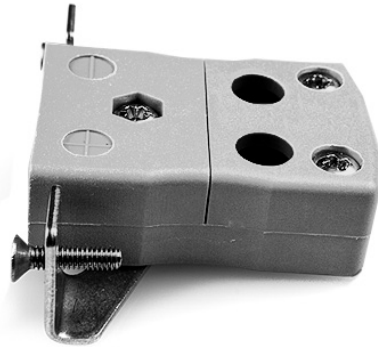

# Montaggio standard del pannello a filo rapido con staffa in acciaio inossidabile AS-B-SSPFQ tipo B ANSI

**Standard Socket - Quick Wire with stainless steel mounting bracket**  
(dimensions in mm)

Labfacility are the UK's leading manufacturer of Temperature Sensors, Thermocouple Connectors and associated Temperature Instrumentation and stockings of Thermocouple Cables. The Company has been trading since 1971 and is ISO9001 accredited.

**Standard Quick Wire Panel Connettore termocoppia di montaggio con staffa in acciaio instanoso  
AS-B-SSPFQ tipo B ANSI**

Destinato all'uso in processi piu industriali, ma puo essere utilizzato in tutte le applicazioni come desiderato. Facile connessione 'jab-in' per la terminazione rapida, basta spingere il filo e stringere la vite

**Indicazioni****Specifications**

<b>Product Code</b>	XE-9099-001
<b>General Description</b>	Easy 'jab-in' connection for rapid termination, just push wire in and tighten screw
<b>Thermocouple Type</b>	B ANSI
<b>Connector Type</b>	Quick Wire Socket with SS Bracket
<b>Connector Size</b>	Standard
<b>Colour</b>	Grey
<b>Max. Temperature</b>	220°C
<b>+Positive Contact</b>	Copper
<b>-Negative Contact</b>	Copper
<b>Standards Met</b>	BS EN 50212:1997. RoHS