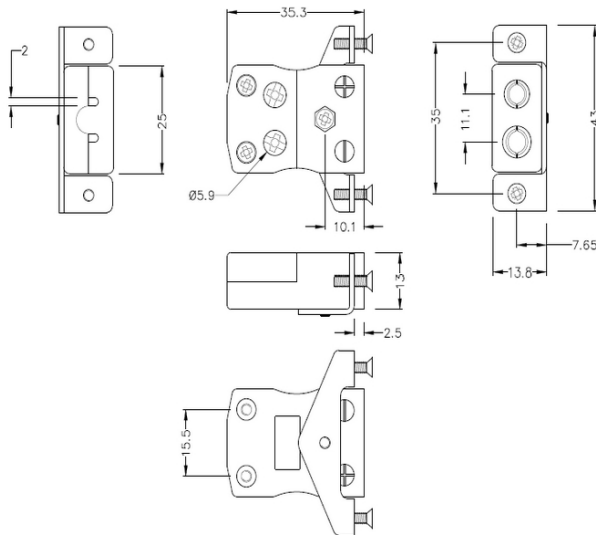

# Montaggio standard del pannello a filo rapido con staffa in acciaio inossidabile AS-B-SSPFQ tipo B ANSI

**Standard Socket - Quick Wire with stainless steel mounting bracket**  
(dimensions in mm)

Labfacility are the UK's leading manufacturer of Temperature Sensors, Thermocouple Connectors and associated Temperature Instrumentation and stockings of Thermocouple Cables. The Company has been trading since 1971 and is ISO9001 accredited.

**Standard Quick Wire Panel Connettore termocoppia di montaggio con staffa in acciaio instanoso  
AS-B-SSPFQ tipo B ANSI**

Destinato all'uso in processi piu industriali, ma puo essere utilizzato in tutte le applicazioni come desiderato. Facile connessione 'jab-in' per la terminazione rapida, basta spingere il filo e stringere la vite

**Indicazioni****Specifications**

<b>Product Code</b>	XE-9099-001
<b>General Description</b>	Easy 'jab-in' connection for rapid termination, just push wire in and tighten screw
<b>Thermocouple Type</b>	B ANSI
<b>Connector Type</b>	Quick Wire Socket with SS Bracket
<b>Connector Size</b>	Standard
<b>Colour</b>	Grey
<b>Max. Temperature</b>	220°C
<b>+Positive Contact</b>	Copper
<b>-Negative Contact</b>	Copper
<b>Standards Met</b>	BS EN 50212:1997. RoHS