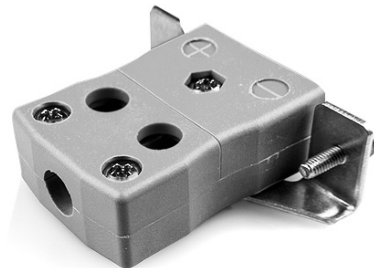

Montaggio standard del pannello a filo rapido con staffa in acciaio inossidabile AS-B-SSPFQ tipo B ANSI

Standard Socket - Quick Wire with stainless steel mounting bracket
(dimensions in mm)

Labfacility are the UK's leading manufacturer of Temperature Sensors, Thermocouple Connectors and associated Temperature Instrumentation and stockings of Thermocouple Cables. The Company has been trading since 1971 and is ISO9001 accredited.

**Standard Quick Wire Panel Connettore termocoppia di montaggio con staffa in acciaio instanoso
AS-B-SSPFQ tipo B ANSI**

Destinato all'uso in processi piu industriali, ma puo essere utilizzato in tutte le applicazioni come desiderato. Facile connessione 'jab-in' per la terminazione rapida, basta spingere il filo e stringere la vite

Indicazioni**Specifications**

Product Code	XE-9099-001
General Description	Easy 'jab-in' connection for rapid termination, just push wire in and tighten screw
Thermocouple Type	B ANSI
Connector Type	Quick Wire Socket with SS Bracket
Connector Size	Standard
Colour	Grey
Max. Temperature	220°C
+Positive Contact	Copper
-Negative Contact	Copper
Standards Met	BS EN 50212:1997. RoHS