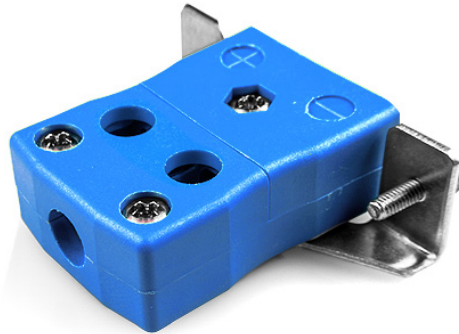

Montaggio standard del pannello a filo rapido con staffa in acciaio inossidabile AS-T-SSPFQ tipo T ANSI

Standard Socket - Quick Wire with stainless steel mounting bracket
(dimensions in mm)

Labfacility are the UK's leading manufacturer of Temperature Sensors, Thermocouple Connectors and associated Temperature Instrumentation and stockings of Thermocouple Cables. The Company has been trading since 1971 and is ISO9001 accredited.

**Standard Quick Wire Panel Connettore termocoppia di montaggio con staffa in acciaio inossidabile
AS-T-SSPFQ tipo T ANSI**

Destinato all'uso in processi piu industriali, ma puo essere utilizzato in tutte le applicazioni come desiderato. Facile connessione 'jab-in' per la terminazione rapida, basta spingere il filo e stringere la vite

Indicazioni**Specifications**

Product Code	XE-1529-001
General Description	Easy 'jab-in' connection for rapid termination, just push wire in and tighten screw
Thermocouple Type	T ANSI
Connector Type	Quick Wire Socket with SS Bracket
Connector Size	Standard
Colour	Blue
Max. Temperature	220°C
+Positive Contact	Copper
-Negative Contact	Copper Nickel
Standards Met	BS EN 50212:1997. RoHS