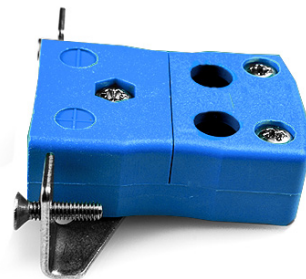

Montaggio standard del pannello a filo rapido con staffa in acciaio inossidabile AS-T-SSPFQ tipo T ANSI

Standard Socket - Quick Wire with stainless steel mounting bracket
(dimensions in mm)

Labfacility are the UK's leading manufacturer of Temperature Sensors, Thermocouple Connectors and associated Temperature Instrumentation and stockings of Thermocouple Cables. The Company has been trading since 1971 and is ISO9001 accredited.

**Standard Quick Wire Panel Connettore termocoppia di montaggio con staffa in acciaio inossidabile
AS-T-SSPFQ tipo T ANSI**

Destinato all'uso in processi piu industriali, ma puo essere utilizzato in tutte le applicazioni come desiderato. Facile connessione 'jab-in' per la terminazione rapida, basta spingere il filo e stringere la vite

Indicazioni**Specifications**

Product Code	XE-1529-001
General Description	Easy 'jab-in' connection for rapid termination, just push wire in and tighten screw
Thermocouple Type	T ANSI
Connector Type	Quick Wire Socket with SS Bracket
Connector Size	Standard
Colour	Blue
Max. Temperature	220°C
+Positive Contact	Copper
-Negative Contact	Copper Nickel
Standards Met	BS EN 50212:1997. RoHS