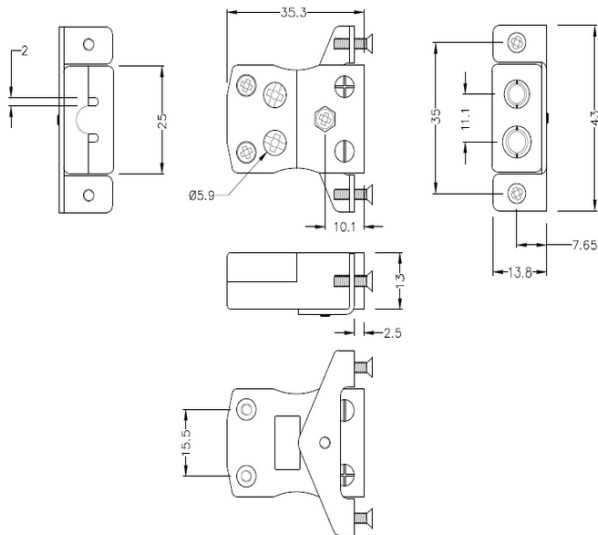

Montaggio standard del pannello a filo rapido con staffa in acciaio inossidabile AS-K-SSPFQ tipo K ANSI

Standard Socket - Quick Wire with stainless steel mounting bracket
(dimensions in mm)

Labfacility are the UK's leading manufacturer of Temperature Sensors, Thermocouple Connectors and associated Temperature Instrumentation and stockings of Thermocouple Cables. The Company has been trading since 1971 and is ISO9001 accredited.

**Standard Quick Wire Panel Connettore Termocoppia di montaggio con staffa in acciaio inossidabile
AS-K-SSPFQ Tipo K ANSI**

Destinato all'uso in processi più industriali, ma può essere utilizzato in tutte le applicazioni come desiderato. Facile connessione 'jab-in' per la terminazione rapida, basta spingere il filo e stringere la vite

Indicazioni**Specifications**

Product Code	XE-1439-001
General Description	Easy 'jab-in' connection for rapid termination, just push wire in and tighten screw
Thermocouple Type	K ANSI
Connector Type	Quick Wire Socket with SS Bracket
Connector Size	Standard
Colour	Yellow
Max. Temperature	220°C
+Positive Contact	Nickel Chromium
-Negative Contact	Nickel Alloy
Standards Met	BS EN 50212:1997. RoHS