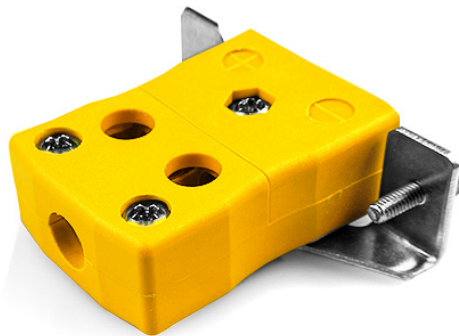

Montaggio standard del pannello a filo rapido con staffa in acciaio inossidabile AS-K-SSPFQ tipo K ANSI

Standard Socket - Quick Wire with stainless steel mounting bracket
(dimensions in mm)

Labfacility are the UK's leading manufacturer of Temperature Sensors, Thermocouple Connectors and associated Temperature Instrumentation and stockings of Thermocouple Cables. The Company has been trading since 1971 and is ISO9001 accredited.

**Standard Quick Wire Panel Connettore Termocoppia di montaggio con staffa in acciaio inossidabile
AS-K-SSPFQ Tipo K ANSI**

Destinato all'uso in processi più industriali, ma può essere utilizzato in tutte le applicazioni come desiderato. Facile connessione 'jab-in' per la terminazione rapida, basta spingere il filo e stringere la vite

Indicazioni**Specifications**

Product Code	XE-1439-001
General Description	Easy 'jab-in' connection for rapid termination, just push wire in and tighten screw
Thermocouple Type	K ANSI
Connector Type	Quick Wire Socket with SS Bracket
Connector Size	Standard
Colour	Yellow
Max. Temperature	220°C
+Positive Contact	Nickel Chromium
-Negative Contact	Nickel Alloy
Standards Met	BS EN 50212:1997. RoHS