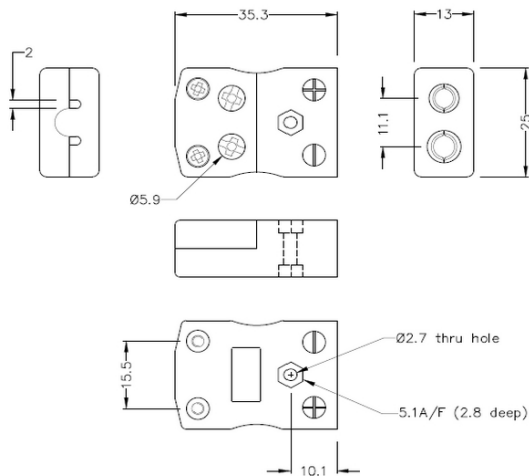

Standard Quick Wire Thermocouple ConnectorE AS-B-FQ Tipo B ANSI

Standard in-line Socket - Quick Wire
(dimensions in mm)

Labfacility are the UK's leading manufacturer of Temperature Sensors, Thermocouple Connectors and associated Temperature Instrumentation and stockings of Thermocouple Cables. The Company has been trading since 1971 and is ISO9001 accredited.

Standard Quick Wire Thermocouple Connector E AS-B-FQ Tipo B ANSI

Facile connessione 'jab-in' per la terminazione rapida, basta spingere il filo e stringere la vite. I contatti sono polarizzati per evitare un collegamento errato

Indicazioni**Specifications**

Product Code	XE-9102-001
General Description	Easy 'jab-in' connection for rapid termination, contacts are polarised to prevent incorrect connection.
Thermocouple Type	B ANSI
Connector Type	Quick Wire Socket
Connector Size	Standard
Colour	Grey
Max. Temperature	220°C
+Positive Contact	Copper
-Negative Contact	Copper
Standards Met	BS EN 50212:1997. RoHS