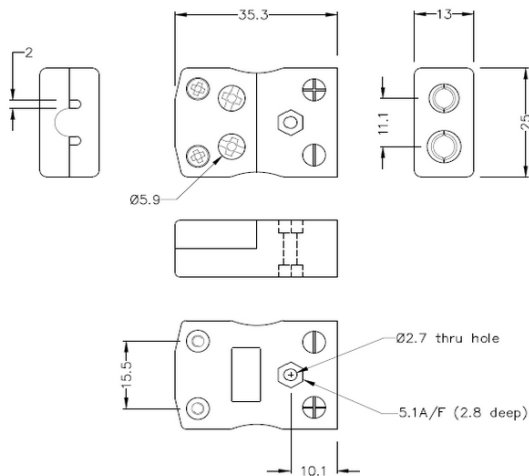

## Standard Quick Wire Thermocouple Connector Socket AS-T-FQ Tipo T ANSI

**Standard in-line Socket - Quick Wire**  
(dimensions in mm)

Labfacility are the UK's leading manufacturer of Temperature Sensors, Thermocouple Connectors and associated Temperature Instrumentation and stockings of Thermocouple Cables. The Company has been trading since 1971 and is ISO9001 accredited.

**Standard Quick Wire Thermocouple Connettore Socket AS-T-FQ Tipo T ANSI**

Facile connessione 'jab-in' per la terminazione rapida, basta spingere il filo e stringere la vite. I contatti sono polarizzati per evitare un collegamento errato

**Indicazioni****Specifications**

<b>Product Code</b>	XE-1532-001
<b>General Description</b>	Easy 'jab-in' connection for rapid termination, contacts are polarised to prevent incorrect connection.
<b>Thermocouple Type</b>	T ANSI
<b>Connector Type</b>	Quick Wire Socket
<b>Connector Size</b>	Standard
<b>Colour</b>	Blue
<b>Max. Temperature</b>	220°C
<b>+Positive Contact</b>	Copper
<b>-Negative Contact</b>	Copper Nickel
<b>Standards Met</b>	BS EN 50212:1997. RoHS