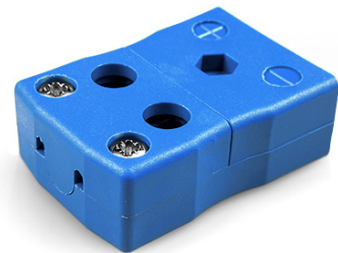

## Standard Quick Wire Thermocouple Connector Socket AS-T-FQ Tipo T ANSI

**Standard in-line Socket - Quick Wire**  
(dimensions in mm)

Labfacility are the UK's leading manufacturer of Temperature Sensors, Thermocouple Connectors and associated Temperature Instrumentation and stockings of Thermocouple Cables. The Company has been trading since 1971 and is ISO9001 accredited.

**Standard Quick Wire Thermocouple Connettore Socket AS-T-FQ Tipo T ANSI**

Facile connessione 'jab-in' per la terminazione rapida, basta spingere il filo e stringere la vite. I contatti sono polarizzati per evitare un collegamento errato

**Indicazioni****Specifications**

<b>Product Code</b>	XE-1532-001
<b>General Description</b>	Easy 'jab-in' connection for rapid termination, contacts are polarised to prevent incorrect connection.
<b>Thermocouple Type</b>	T ANSI
<b>Connector Type</b>	Quick Wire Socket
<b>Connector Size</b>	Standard
<b>Colour</b>	Blue
<b>Max. Temperature</b>	220°C
<b>+Positive Contact</b>	Copper
<b>-Negative Contact</b>	Copper Nickel
<b>Standards Met</b>	BS EN 50212:1997. RoHS