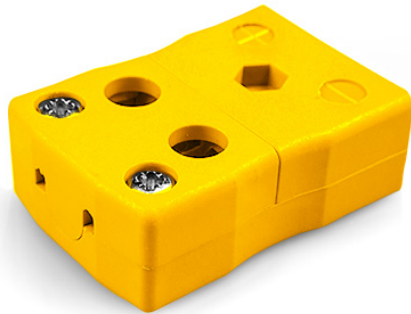

## Standard Quick Wire Thermocouple Connector Socket AS-K-FQ Tipo K ANSI

**Standard in-line Socket - Quick Wire**  
(dimensions in mm)

Labfacility are the UK's leading manufacturer of Temperature Sensors, Thermocouple Connectors and associated Temperature Instrumentation and stockings of Thermocouple Cables. The Company has been trading since 1971 and is ISO9001 accredited.

**Standard Quick Wire Thermocouple Connettore Socket AS-K-FQ Tipo K ANSI**

Facile connessione 'jab-in' per la terminazione rapida, basta spingere il filo e stringere la vite. I contatti sono polarizzati per evitare un collegamento errato

**Indicazioni****Specifications**

<b>Product Code</b>	XE-1442-001
<b>General Description</b>	Easy 'jab-in' connection for rapid termination, contacts are polarised to prevent incorrect connection.
<b>Thermocouple Type</b>	K ANSI
<b>Connector Type</b>	Quick Wire Socket
<b>Connector Size</b>	Standard
<b>Colour</b>	Yellow
<b>Max. Temperature</b>	220°C
<b>+Positive Contact</b>	Nickel Chromium
<b>-Negative Contact</b>	Nickel Alloy
<b>Standards Met</b>	BS EN 50212:1997. RoHS