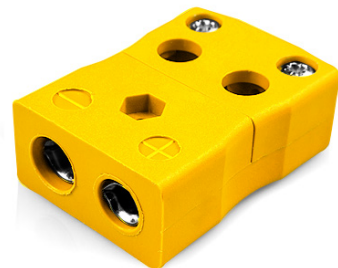

## Standard Quick Wire Thermocouple Connector Socket AS-K-FQ Tipo K ANSI

**Standard in-line Socket - Quick Wire**  
(dimensions in mm)

Labfacility are the UK's leading manufacturer of Temperature Sensors, Thermocouple Connectors and associated Temperature Instrumentation and stockings of Thermocouple Cables. The Company has been trading since 1971 and is ISO9001 accredited.

**Standard Quick Wire Thermocouple Connettore Socket AS-K-FQ Tipo K ANSI**

Facile connessione 'jab-in' per la terminazione rapida, basta spingere il filo e stringere la vite. I contatti sono polarizzati per evitare un collegamento errato

**Indicazioni****Specifications**

<b>Product Code</b>	XE-1442-001
<b>General Description</b>	Easy 'jab-in' connection for rapid termination, contacts are polarised to prevent incorrect connection.
<b>Thermocouple Type</b>	K ANSI
<b>Connector Type</b>	Quick Wire Socket
<b>Connector Size</b>	Standard
<b>Colour</b>	Yellow
<b>Max. Temperature</b>	220°C
<b>+Positive Contact</b>	Nickel Chromium
<b>-Negative Contact</b>	Nickel Alloy
<b>Standards Met</b>	BS EN 50212:1997. RoHS