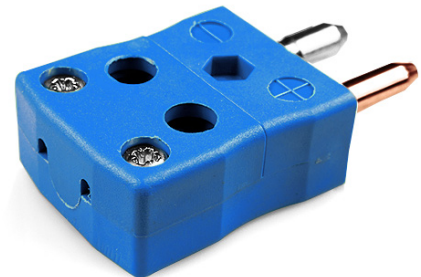

## Standard Quick Wire Thermocouple Connettores Plug AS-T-MQ Tipo T ANSI

**Standard in-line Plug - Quick Wire**  
(dimensions in mm)

Labfacility are the UK's leading manufacturer of Temperature Sensors, Thermocouple Connectors and associated Temperature Instrumentation and stockings of Thermocouple Cables. The Company has been trading since 1971 and is ISO9001 accredited.

**Standard Quick Wire Thermocouple Connettore Plug AS-T-MQ Tipo T ANSI**

Facile connessione 'jab-in' per la terminazione rapida, basta spingere il filo e stringere la vite. I contatti sono polarizzati per evitare un collegamento errato

**Indicazioni****Specifications**

<b>Product Code</b>	XE-1531-001
<b>General Description</b>	Easy 'jab-in' connection for rapid termination, contacts are polarised to prevent incorrect connection.
<b>Thermocouple Type</b>	T ANSI
<b>Connector Type</b>	Quick Wire Plug
<b>Connector Size</b>	Standard
<b>Colour</b>	Blue
<b>Max. Temperature</b>	220°C
<b>Pins</b>	Solid Round Pins
<b>+Positive Contact</b>	Copper
<b>-Negative Contact</b>	Copper Nickel
<b>Standards Met</b>	BS EN 50212:1997. RoHS