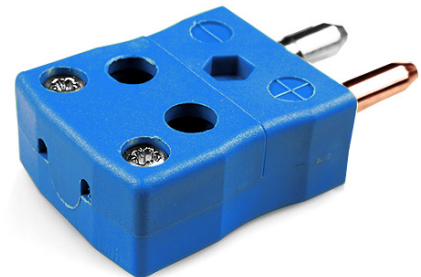

Standard Quick Wire Thermocouple Connector Plug AS-T-MQ Tipo T ANSI

Standard in-line Plug - Quick Wire
(dimensions in mm)

Labfacility are the UK's leading manufacturer of Temperature Sensors, Thermocouple Connectors and associated Temperature Instrumentation and stockings of Thermocouple Cables. The Company has been trading since 1971 and is ISO9001 accredited.

Standard Quick Wire Thermocouple Connettore Plug AS-T-MQ Tipo T ANSI

Facile connessione 'jab-in' per la terminazione rapida, basta spingere il filo e stringere la vite. I contatti sono polarizzati per evitare un collegamento errato

Indicazioni**Specifications**

Product Code	XE-1531-001
General Description	Easy 'jab-in' connection for rapid termination, contacts are polarised to prevent incorrect connection.
Thermocouple Type	T ANSI
Connector Type	Quick Wire Plug
Connector Size	Standard
Colour	Blue
Max. Temperature	220°C
Pins	Solid Round Pins
+Positive Contact	Copper
-Negative Contact	Copper Nickel
Standards Met	BS EN 50212:1997. RoHS