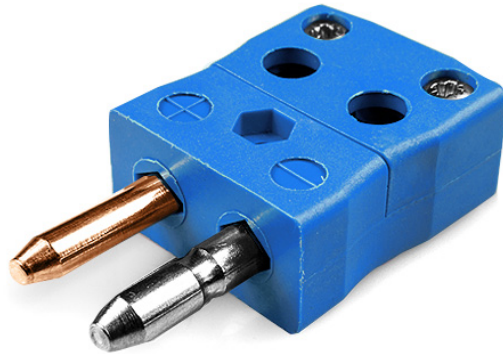

Standard Quick Wire Thermocouple Connettere Plug AS-T-MQ Tipo T ANSI

Standard in-line Plug - Quick Wire
(dimensions in mm)

Labfacility are the UK's leading manufacturer of Temperature Sensors, Thermocouple Connectors and associated Temperature Instrumentation and stockings of Thermocouple Cables. The Company has been trading since 1971 and is ISO9001 accredited.

Standard Quick Wire Thermocouple Connettore Plug AS-T-MQ Tipo T ANSI

Facile connessione 'jab-in' per la terminazione rapida, basta spingere il filo e stringere la vite. I contatti sono polarizzati per evitare un collegamento errato

Indicazioni**Specifications**

Product Code	XE-1531-001
General Description	Easy 'jab-in' connection for rapid termination, contacts are polarised to prevent incorrect connection.
Thermocouple Type	T ANSI
Connector Type	Quick Wire Plug
Connector Size	Standard
Colour	Blue
Max. Temperature	220°C
Pins	Solid Round Pins
+Positive Contact	Copper
-Negative Contact	Copper Nickel
Standards Met	BS EN 50212:1997. RoHS