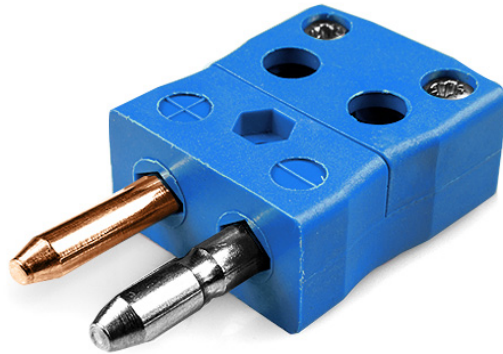

## Standard Quick Wire Thermocouple Connettores Plug AS-T-MQ Tipo T ANSI

**Standard in-line Plug - Quick Wire**  
(dimensions in mm)

Labfacility are the UK's leading manufacturer of Temperature Sensors, Thermocouple Connectors and associated Temperature Instrumentation and stockings of Thermocouple Cables. The Company has been trading since 1971 and is ISO9001 accredited.

**Standard Quick Wire Thermocouple Connettore Plug AS-T-MQ Tipo T ANSI**

Facile connessione 'jab-in' per la terminazione rapida, basta spingere il filo e stringere la vite. I contatti sono polarizzati per evitare un collegamento errato

**Indicazioni****Specifications**

<b>Product Code</b>	XE-1531-001
<b>General Description</b>	Easy 'jab-in' connection for rapid termination, contacts are polarised to prevent incorrect connection.
<b>Thermocouple Type</b>	T ANSI
<b>Connector Type</b>	Quick Wire Plug
<b>Connector Size</b>	Standard
<b>Colour</b>	Blue
<b>Max. Temperature</b>	220°C
<b>Pins</b>	Solid Round Pins
<b>+Positive Contact</b>	Copper
<b>-Negative Contact</b>	Copper Nickel
<b>Standards Met</b>	BS EN 50212:1997. RoHS