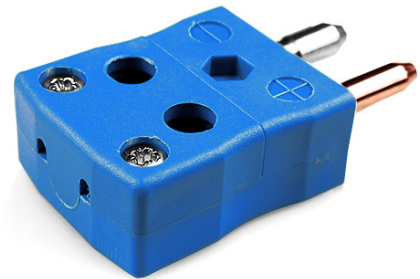

Standard Quick Wire Thermocouple Connettere Plug AS-T-MQ Tipo T ANSI

Standard in-line Plug - Quick Wire
(dimensions in mm)

Labfacility are the UK's leading manufacturer of Temperature Sensors, Thermocouple Connectors and associated Temperature Instrumentation and stockings of Thermocouple Cables. The Company has been trading since 1971 and is ISO9001 accredited.

Standard Quick Wire Thermocouple Connettore Plug AS-T-MQ Tipo T ANSI

Facile connessione 'jab-in' per la terminazione rapida, basta spingere il filo e stringere la vite. I contatti sono polarizzati per evitare un collegamento errato

Indicazioni**Specifications**

Product Code	XE-1531-001
General Description	Easy 'jab-in' connection for rapid termination, contacts are polarised to prevent incorrect connection.
Thermocouple Type	T ANSI
Connector Type	Quick Wire Plug
Connector Size	Standard
Colour	Blue
Max. Temperature	220°C
Pins	Solid Round Pins
+Positive Contact	Copper
-Negative Contact	Copper Nickel
Standards Met	BS EN 50212:1997. RoHS