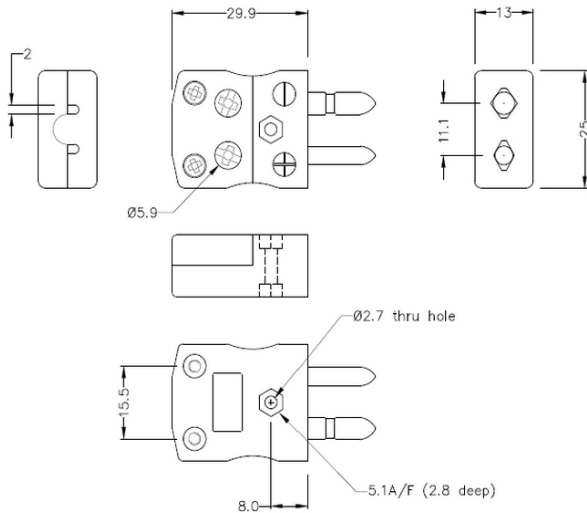

## Standard Quick Wire Thermocouple Connettores Plug AS-T-MQ Tipo T ANSI

**Standard in-line Plug - Quick Wire**  
(dimensions in mm)

Labfacility are the UK's leading manufacturer of Temperature Sensors, Thermocouple Connectors and associated Temperature Instrumentation and stockings of Thermocouple Cables. The Company has been trading since 1971 and is ISO9001 accredited.

**Standard Quick Wire Thermocouple Connettore Plug AS-T-MQ Tipo T ANSI**

Facile connessione 'jab-in' per la terminazione rapida, basta spingere il filo e stringere la vite. I contatti sono polarizzati per evitare un collegamento errato

**Indicazioni****Specifications**

<b>Product Code</b>	XE-1531-001
<b>General Description</b>	Easy 'jab-in' connection for rapid termination, contacts are polarised to prevent incorrect connection.
<b>Thermocouple Type</b>	T ANSI
<b>Connector Type</b>	Quick Wire Plug
<b>Connector Size</b>	Standard
<b>Colour</b>	Blue
<b>Max. Temperature</b>	220°C
<b>Pins</b>	Solid Round Pins
<b>+Positive Contact</b>	Copper
<b>-Negative Contact</b>	Copper Nickel
<b>Standards Met</b>	BS EN 50212:1997. RoHS