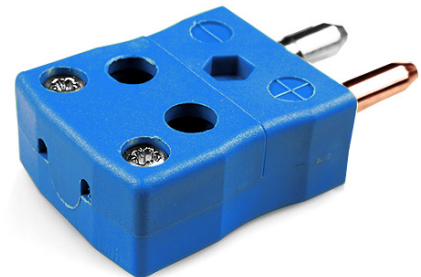

# Standard Quick Wire Thermocouple Connector Plug AS-T-MQ Tipo T ANSI

**Standard in-line Plug - Quick Wire**  
(dimensions in mm)

Labfacility are the UK's leading manufacturer of Temperature Sensors, Thermocouple Connectors and associated Temperature Instrumentation and stockings of Thermocouple Cables. The Company has been trading since 1971 and is ISO9001 accredited.

**Standard Quick Wire Thermocouple Connettore Plug AS-T-MQ Tipo T ANSI**

Facile connessione 'jab-in' per la terminazione rapida, basta spingere il filo e stringere la vite. I contatti sono polarizzati per evitare un collegamento errato

**Indicazioni****Specifications**

<b>Product Code</b>	XE-1531-001
<b>General Description</b>	Easy 'jab-in' connection for rapid termination, contacts are polarised to prevent incorrect connection.
<b>Thermocouple Type</b>	T ANSI
<b>Connector Type</b>	Quick Wire Plug
<b>Connector Size</b>	Standard
<b>Colour</b>	Blue
<b>Max. Temperature</b>	220°C
<b>Pins</b>	Solid Round Pins
<b>+Positive Contact</b>	Copper
<b>-Negative Contact</b>	Copper Nickel
<b>Standards Met</b>	BS EN 50212:1997. RoHS