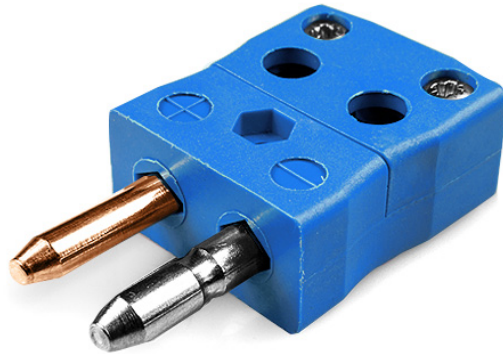

# Standard Quick Wire Thermocouple Connector Plug AS-T-MQ Tipo T ANSI

**Standard in-line Plug - Quick Wire**  
(dimensions in mm)

Labfacility are the UK's leading manufacturer of Temperature Sensors, Thermocouple Connectors and associated Temperature Instrumentation and stockings of Thermocouple Cables. The Company has been trading since 1971 and is ISO9001 accredited.

**Standard Quick Wire Thermocouple Connettore Plug AS-T-MQ Tipo T ANSI**

Facile connessione 'jab-in' per la terminazione rapida, basta spingere il filo e stringere la vite. I contatti sono polarizzati per evitare un collegamento errato

**Indicazioni****Specifications**

<b>Product Code</b>	XE-1531-001
<b>General Description</b>	Easy 'jab-in' connection for rapid termination, contacts are polarised to prevent incorrect connection.
<b>Thermocouple Type</b>	T ANSI
<b>Connector Type</b>	Quick Wire Plug
<b>Connector Size</b>	Standard
<b>Colour</b>	Blue
<b>Max. Temperature</b>	220°C
<b>Pins</b>	Solid Round Pins
<b>+Positive Contact</b>	Copper
<b>-Negative Contact</b>	Copper Nickel
<b>Standards Met</b>	BS EN 50212:1997. RoHS