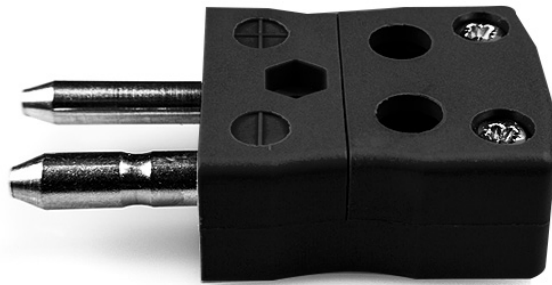

# Standard Quick Wire Thermocouple Connector Plug AS-J-MQ Tipo J ANSI

**Standard in-line Plug - Quick Wire**  
(dimensions in mm)

Labfacility are the UK's leading manufacturer of Temperature Sensors, Thermocouple Connectors and associated Temperature Instrumentation and stockings of Thermocouple Cables. The Company has been trading since 1971 and is ISO9001 accredited.

**Standard Quick Wire Thermocouple Connettore Plug AS-J-MQ Tipo J ANSI**

Facile connessione 'jab-in' per la terminazione rapida, basta spingere il filo e stringere la vite. I contatti sono polarizzati per evitare un collegamento errato

**Indicazioni****Specifications**

<b>Product Code</b>	XE-9141-001
<b>General Description</b>	Easy 'jab-in' connection for rapid termination, contacts are polarised to prevent incorrect connection.
<b>Thermocouple Type</b>	J ANSI
<b>Connector Type</b>	Quick Wire Plug
<b>Connector Size</b>	Standard
<b>Colour</b>	Black
<b>Max. Temperature</b>	220°C
<b>Pins</b>	Solid Round Pins
<b>+Positive Contact</b>	Iron
<b>-Negative Contact</b>	Copper Nickel
<b>Standards Met</b>	BS EN 50212:1997. RoHS