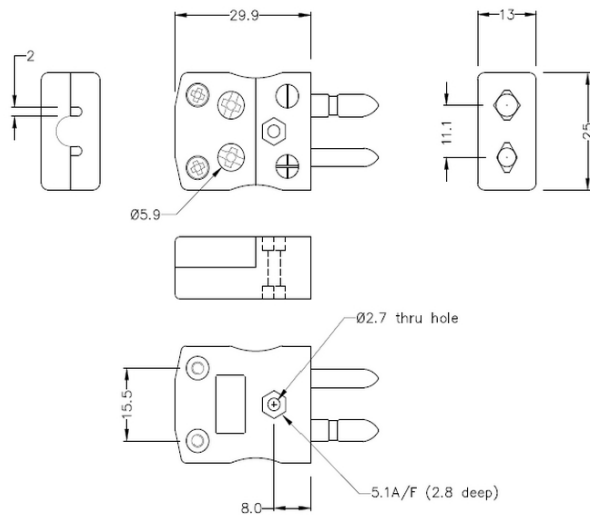

## Standard Quick Wire Thermocouple Connector Plug AS-K-MQ Tipo K ANSI

**Standard in-line Plug - Quick Wire**  
(dimensions in mm)

Labfacility are the UK's leading manufacturer of Temperature Sensors, Thermocouple Connectors and associated Temperature Instrumentation and stockings of Thermocouple Cables. The Company has been trading since 1971 and is ISO9001 accredited.

**Standard Quick Wire Thermocouple Connettore Plug AS-K-MQ Tipo K ANSI**

Facile connessione 'jab-in' per la terminazione rapida, basta spingere il filo e stringere la vite. I contatti sono polarizzati per evitare un collegamento errato

**Indicazioni****Specifications**

<b>Product Code</b>	XE-1441-001
<b>General Description</b>	Easy 'jab-in' connection for rapid termination, contacts are polarised to prevent incorrect connection.
<b>Thermocouple Type</b>	K ANSI
<b>Connector Type</b>	Quick Wire Plug
<b>Connector Size</b>	Standard
<b>Colour</b>	Yellow
<b>Min. Temperature</b>	220°C
<b>Pins</b>	Solid Round Pins
<b>+Positive Contact</b>	Nickel Chromium
<b>-Negative Contact</b>	Nickel Alloy
<b>Standards Met</b>	BS EN 50212:1997. RoHS