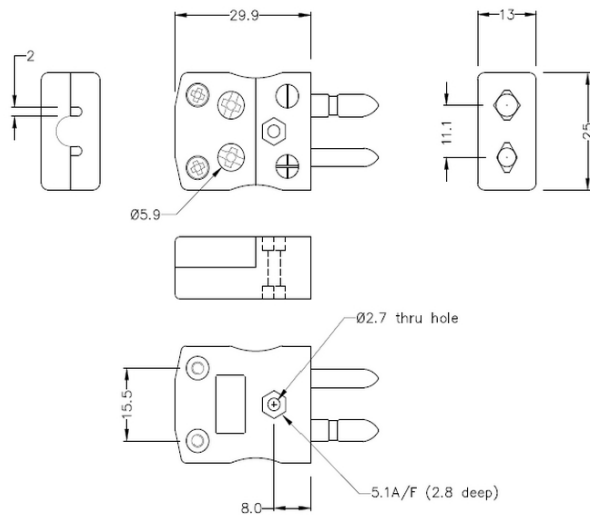

Standard Quick Wire Thermocouple Connector Plug AS-K-MQ Tipo K ANSI

Standard in-line Plug - Quick Wire
(dimensions in mm)

Labfacility are the UK's leading manufacturer of Temperature Sensors, Thermocouple Connectors and associated Temperature Instrumentation and stockings of Thermocouple Cables. The Company has been trading since 1971 and is ISO9001 accredited.

Standard Quick Wire Thermocouple Connettore Plug AS-K-MQ Tipo K ANSI

Facile connessione 'jab-in' per la terminazione rapida, basta spingere il filo e stringere la vite. I contatti sono polarizzati per evitare un collegamento errato

Indicazioni**Specifications**

Product Code	XE-1441-001
General Description	Easy 'jab-in' connection for rapid termination, contacts are polarised to prevent incorrect connection.
Thermocouple Type	K ANSI
Connector Type	Quick Wire Plug
Connector Size	Standard
Colour	Yellow
Min. Temperature	220°C
Pins	Solid Round Pins
+Positive Contact	Nickel Chromium
-Negative Contact	Nickel Alloy
Standards Met	BS EN 50212:1997. RoHS