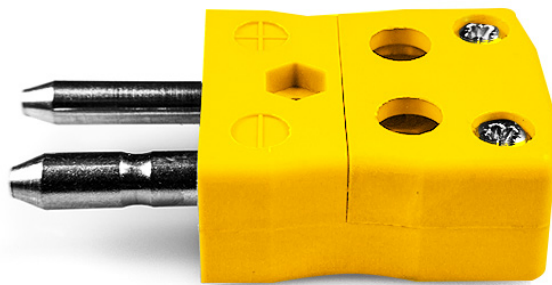

Standard Quick Wire Thermocouple Connector Plug AS-K-MQ Tipo K ANSI

Standard in-line Plug - Quick Wire
(dimensions in mm)

Labfacility are the UK's leading manufacturer of Temperature Sensors, Thermocouple Connectors and associated Temperature Instrumentation and stockings of Thermocouple Cables. The Company has been trading since 1971 and is ISO9001 accredited.

Standard Quick Wire Thermocouple Connettore Plug AS-K-MQ Tipo K ANSI

Facile connessione 'jab-in' per la terminazione rapida, basta spingere il filo e stringere la vite. I contatti sono polarizzati per evitare un collegamento errato

Indicazioni**Specifications**

Product Code	XE-1441-001
General Description	Easy 'jab-in' connection for rapid termination, contacts are polarised to prevent incorrect connection.
Thermocouple Type	K ANSI
Connector Type	Quick Wire Plug
Connector Size	Standard
Colour	Yellow
Min. Temperature	220°C
Pins	Solid Round Pins
+Positive Contact	Nickel Chromium
-Negative Contact	Nickel Alloy
Standards Met	BS EN 50212:1997. RoHS