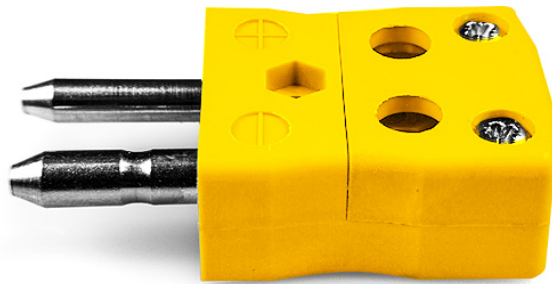

## Standard Quick Wire Thermocouple Connector Plug AS-K-MQ Tipo K ANSI

**Standard in-line Plug - Quick Wire**  
(dimensions in mm)

Labfacility are the UK's leading manufacturer of Temperature Sensors, Thermocouple Connectors and associated Temperature Instrumentation and stockings of Thermocouple Cables. The Company has been trading since 1971 and is ISO9001 accredited.

**Standard Quick Wire Thermocouple Connettore Plug AS-K-MQ Tipo K ANSI**

Facile connessione 'jab-in' per la terminazione rapida, basta spingere il filo e stringere la vite. I contatti sono polarizzati per evitare un collegamento errato

**Indicazioni****Specifications**

<b>Product Code</b>	XE-1441-001
<b>General Description</b>	Easy 'jab-in' connection for rapid termination, contacts are polarised to prevent incorrect connection.
<b>Thermocouple Type</b>	K ANSI
<b>Connector Type</b>	Quick Wire Plug
<b>Connector Size</b>	Standard
<b>Colour</b>	Yellow
<b>Min. Temperature</b>	220°C
<b>Pins</b>	Solid Round Pins
<b>+Positive Contact</b>	Nickel Chromium
<b>-Negative Contact</b>	Nickel Alloy
<b>Standards Met</b>	BS EN 50212:1997. RoHS