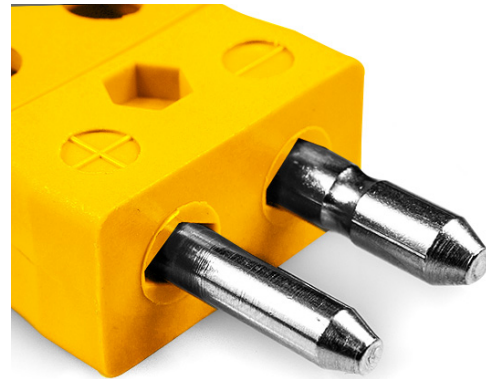

Standard Quick Wire Thermocouple Connector Plug AS-K-MQ Tipo K ANSI

Standard in-line Plug - Quick Wire
(dimensions in mm)

Labfacility are the UK's leading manufacturer of Temperature Sensors, Thermocouple Connectors and associated Temperature Instrumentation and stockings of Thermocouple Cables. The Company has been trading since 1971 and is ISO9001 accredited.

Standard Quick Wire Thermocouple Connettore Plug AS-K-MQ Tipo K ANSI

Facile connessione 'jab-in' per la terminazione rapida, basta spingere il filo e stringere la vite. I contatti sono polarizzati per evitare un collegamento errato

Indicazioni**Specifications**

Product Code	XE-1441-001
General Description	Easy 'jab-in' connection for rapid termination, contacts are polarised to prevent incorrect connection.
Thermocouple Type	K ANSI
Connector Type	Quick Wire Plug
Connector Size	Standard
Colour	Yellow
Min. Temperature	220°C
Pins	Solid Round Pins
+Positive Contact	Nickel Chromium
-Negative Contact	Nickel Alloy
Standards Met	BS EN 50212:1997. RoHS