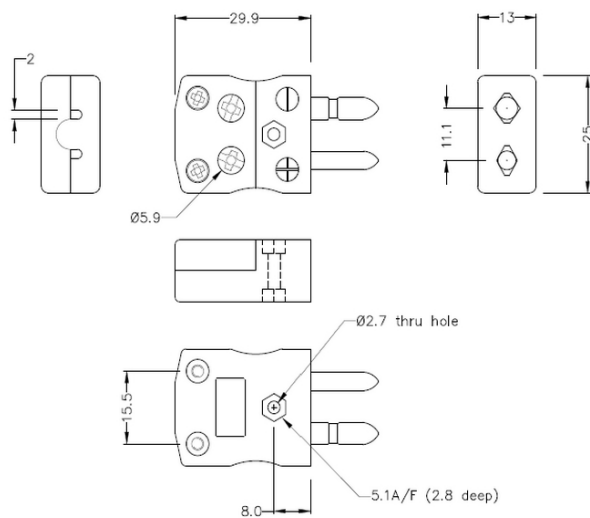

Standard Quick Wire Thermocouple Connector Plug AS-K-MQ Tipo K ANSI

Standard in-line Plug - Quick Wire
(dimensions in mm)

Labfacility are the UK's leading manufacturer of Temperature Sensors, Thermocouple Connectors and associated Temperature Instrumentation and stockings of Thermocouple Cables. The Company has been trading since 1971 and is ISO9001 accredited.

Standard Quick Wire Thermocouple Connettore Plug AS-K-MQ Tipo K ANSI

Facile connessione 'jab-in' per la terminazione rapida, basta spingere il filo e stringere la vite. I contatti sono polarizzati per evitare un collegamento errato

Indicazioni**Specifications**

Product Code	XE-1441-001
General Description	Easy 'jab-in' connection for rapid termination, contacts are polarised to prevent incorrect connection.
Thermocouple Type	K ANSI
Connector Type	Quick Wire Plug
Connector Size	Standard
Colour	Yellow
Min. Temperature	220°C
Pins	Solid Round Pins
+Positive Contact	Nickel Chromium
-Negative Contact	Nickel Alloy
Standards Met	BS EN 50212:1997. RoHS