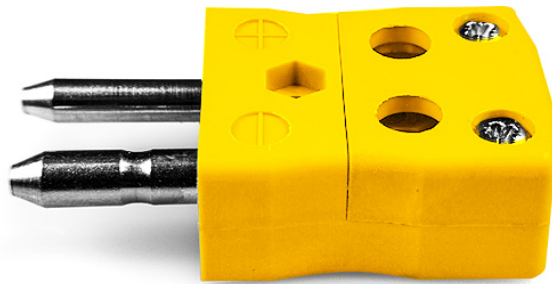

Standard Quick Wire Thermocouple Connector Plug AS-K-MQ Tipo K ANSI

Standard in-line Plug - Quick Wire
(dimensions in mm)

Labfacility are the UK's leading manufacturer of Temperature Sensors, Thermocouple Connectors and associated Temperature Instrumentation and stockings of Thermocouple Cables. The Company has been trading since 1971 and is ISO9001 accredited.

Standard Quick Wire Thermocouple Connettore Plug AS-K-MQ Tipo K ANSI

Facile connessione 'jab-in' per la terminazione rapida, basta spingere il filo e stringere la vite. I contatti sono polarizzati per evitare un collegamento errato

Indicazioni**Specifications**

Product Code	XE-1441-001
General Description	Easy 'jab-in' connection for rapid termination, contacts are polarised to prevent incorrect connection.
Thermocouple Type	K ANSI
Connector Type	Quick Wire Plug
Connector Size	Standard
Colour	Yellow
Min. Temperature	220°C
Pins	Solid Round Pins
+Positive Contact	Nickel Chromium
-Negative Contact	Nickel Alloy
Standards Met	BS EN 50212:1997. RoHS