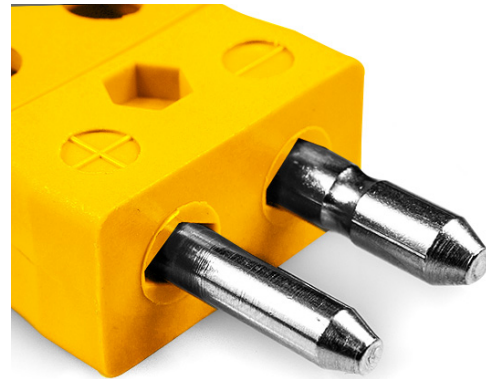

## Standard Quick Wire Thermocouple Connector Plug AS-K-MQ Tipo K ANSI

**Standard in-line Plug - Quick Wire**  
(dimensions in mm)

Labfacility are the UK's leading manufacturer of Temperature Sensors, Thermocouple Connectors and associated Temperature Instrumentation and stockings of Thermocouple Cables. The Company has been trading since 1971 and is ISO9001 accredited.

**Standard Quick Wire Thermocouple Connettore Plug AS-K-MQ Tipo K ANSI**

Facile connessione 'jab-in' per la terminazione rapida, basta spingere il filo e stringere la vite. I contatti sono polarizzati per evitare un collegamento errato

**Indicazioni****Specifications**

<b>Product Code</b>	XE-1441-001
<b>General Description</b>	Easy 'jab-in' connection for rapid termination, contacts are polarised to prevent incorrect connection.
<b>Thermocouple Type</b>	K ANSI
<b>Connector Type</b>	Quick Wire Plug
<b>Connector Size</b>	Standard
<b>Colour</b>	Yellow
<b>Min. Temperature</b>	220°C
<b>Pins</b>	Solid Round Pins
<b>+Positive Contact</b>	Nickel Chromium
<b>-Negative Contact</b>	Nickel Alloy
<b>Standards Met</b>	BS EN 50212:1997. RoHS