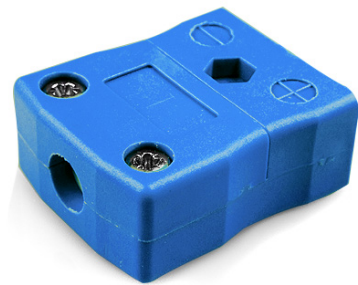

Connettore termocoppia standard In-Line Socket AS-T-F Tipo T ANSI

Standard in-line Socket
(dimensions in mm)

Labfacility are the UK's leading manufacturer of Temperature Sensors, Thermocouple Connectors and associated Temperature Instrumentation and stockings of Thermocouple Cables. The Company has been trading since 1971 and is ISO9001 accredited.

Connettore termocoppia standard In-Line Socket AS-T-F Tipo T ANSI

Accetta perni spining standard rotondi, adatti ad applicazioni industriali

Indicazioni**Specifications**

Product Code	XE-1522-001
General Description	Accepts standard round plug pins, contacts are polarised to prevent incorrect connection.
Thermocouple Type	T ANSI
Connector Type	Socket
Connector Size	Standard
Colour	Blue
Max. Temperature	220°C
+Positive Contact	Copper
-Negative Contact	Copper Nickel
Standards Met	BS EN 50212:1997. RoHS