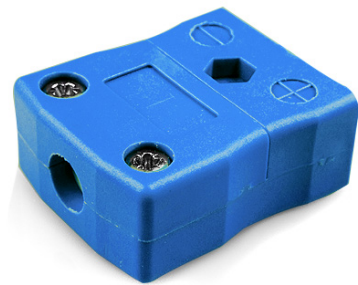

## Connettore termocoppia standard In-Line Socket AS-T-F Tipo T ANSI

**Standard in-line Socket**  
(dimensions in mm)

Labfacility are the UK's leading manufacturer of Temperature Sensors, Thermocouple Connectors and associated Temperature Instrumentation and stockings of Thermocouple Cables. The Company has been trading since 1971 and is ISO9001 accredited.

**Connettore termocoppia standard In-Line Socket AS-T-F Tipo T ANSI**

Accetta perni spining standard rotondi, adatti ad applicazioni industriali

**Indicazioni****Specifications**

<b>Product Code</b>	XE-1522-001
<b>General Description</b>	Accepts standard round plug pins, contacts are polarised to prevent incorrect connection.
<b>Thermocouple Type</b>	T ANSI
<b>Connector Type</b>	Socket
<b>Connector Size</b>	Standard
<b>Colour</b>	Blue
<b>Max. Temperature</b>	220°C
<b>+Positive Contact</b>	Copper
<b>-Negative Contact</b>	Copper Nickel
<b>Standards Met</b>	BS EN 50212:1997. RoHS