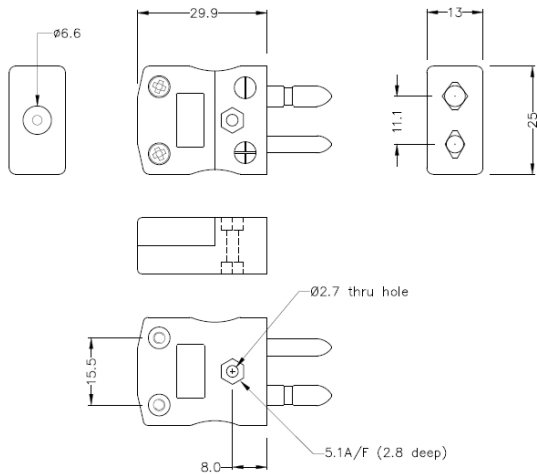

Spina standard del connettore Thermocouple AS-E-M tipo E ANSI

Standard in-line Plug
(dimensions in mm)

Labfacility are the UK's leading manufacturer of Temperature Sensors, Thermocouple Connectors and associated Temperature Instrumentation and stockings of Thermocouple Cables. The Company has been trading since 1971 and is ISO9001 accredited.

Spina standard del connettore Thermocouple AS-E-M tipo E ANSI

I contatti sono fatti da vere leghe Thermocouple. Adatto ad applicazioni industriali

Indicazioni**Specifications**

Product Code	XE-9110-001
General Description	Contacts are polarised to prevent incorrect connection
Thermocouple Type	E ANSI
Connector Type	Plug
Connector Size	Standard
Colour	Violet
Max. Temperature	220°C
Pins	Solid Round Pins
+Positive Contact	Nickel Chromium
-Negative Contact	Copper Nickel
Standards Met	BS EN 50212:1997. RoHS