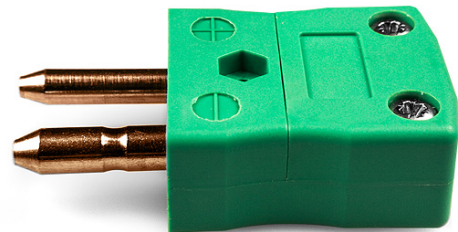

## Standard Thermocouple Connector Plug AS-R/S-M Tipo R/S ANSI

**Standard in-line Plug**  
(dimensions in mm)

Labfacility are the UK's leading manufacturer of Temperature Sensors, Thermocouple Connectors and associated Temperature Instrumentation and stockings of Thermocouple Cables. The Company has been trading since 1971 and is ISO9001 accredited.

**Standard Thermocouple Connector Plug AS-R/S-M Tipo R/S ANSI**

I contatti sono fatti da vere leghe Thermocouple. Adatto ad applicazioni industriali

**Indicazioni****Specifications**

<b>Product Code</b>	XE-1610-001
<b>General Description</b>	Contacts are polarised to prevent incorrect connection
<b>Thermocouple Type</b>	R/S ANSI
<b>Connector Type</b>	Plug
<b>Connector Size</b>	Standard
<b>Colour</b>	Green
<b>Max. Temperature</b>	220°C
<b>Pins</b>	Solid Round Pins
<b>+Positive Contact</b>	Copper
<b>-Negative Contact</b>	Copper Alloy
<b>Standards Met</b>	BS EN 50212:1997. RoHS