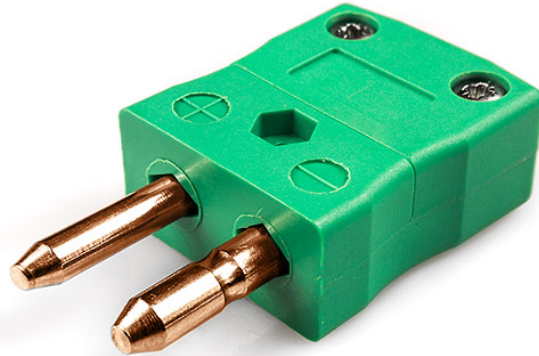

## Standard Thermocouple Connector Plug AS-R/S-M Tipo R/S ANSI

**Standard in-line Plug**  
(dimensions in mm)

Labfacility are the UK's leading manufacturer of Temperature Sensors, Thermocouple Connectors and associated Temperature Instrumentation and stockings of Thermocouple Cables. The Company has been trading since 1971 and is ISO9001 accredited.

**Standard Thermocouple Connector Plug AS-R/S-M Tipo R/S ANSI**

I contatti sono fatti da vere leghe Thermocouple. Adatto ad applicazioni industriali

**Indicazioni****Specifications**

<b>Product Code</b>	XE-1610-001
<b>General Description</b>	Contacts are polarised to prevent incorrect connection
<b>Thermocouple Type</b>	R/S ANSI
<b>Connector Type</b>	Plug
<b>Connector Size</b>	Standard
<b>Colour</b>	Green
<b>Max. Temperature</b>	220°C
<b>Pins</b>	Solid Round Pins
<b>+Positive Contact</b>	Copper
<b>-Negative Contact</b>	Copper Alloy
<b>Standards Met</b>	BS EN 50212:1997. RoHS