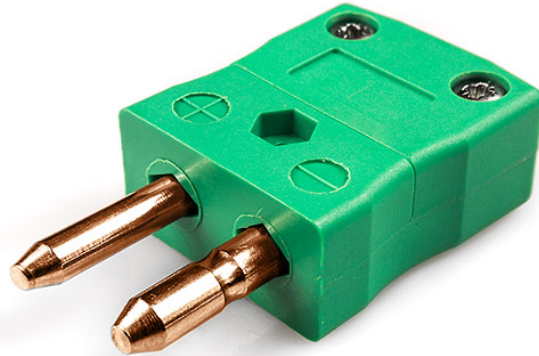

Standard Thermocouple Connector Plug AS-R/S-M Tipo R/S ANSI

Standard in-line Plug
(dimensions in mm)

Labfacility are the UK's leading manufacturer of Temperature Sensors, Thermocouple Connectors and associated Temperature Instrumentation and stockings of Thermocouple Cables. The Company has been trading since 1971 and is ISO9001 accredited.

Standard Thermocouple Connector Plug AS-R/S-M Tipo R/S ANSI

I contatti sono fatti da vere leghe Thermocouple. Adatto ad applicazioni industriali

Indicazioni**Specifications**

Product Code	XE-1610-001
General Description	Contacts are polarised to prevent incorrect connection
Thermocouple Type	R/S ANSI
Connector Type	Plug
Connector Size	Standard
Colour	Green
Max. Temperature	220°C
Pins	Solid Round Pins
+Positive Contact	Copper
-Negative Contact	Copper Alloy
Standards Met	BS EN 50212:1997. RoHS