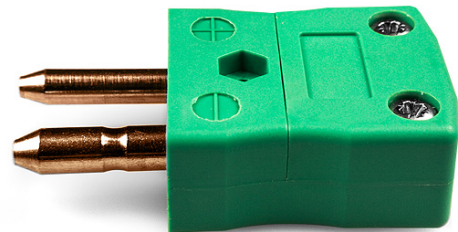

Standard Thermocouple Connector Plug AS-R/S-M Tipo R/S ANSI

Standard in-line Plug
(dimensions in mm)

Labfacility are the UK's leading manufacturer of Temperature Sensors, Thermocouple Connectors and associated Temperature Instrumentation and stockings of Thermocouple Cables. The Company has been trading since 1971 and is ISO9001 accredited.

Standard Thermocouple Connector Plug AS-R/S-M Tipo R/S ANSI

I contatti sono fatti da vere leghe Thermocouple. Adatto ad applicazioni industriali

Indicazioni**Specifications**

Product Code	XE-1610-001
General Description	Contacts are polarised to prevent incorrect connection
Thermocouple Type	R/S ANSI
Connector Type	Plug
Connector Size	Standard
Colour	Green
Max. Temperature	220°C
Pins	Solid Round Pins
+Positive Contact	Copper
-Negative Contact	Copper Alloy
Standards Met	BS EN 50212:1997. RoHS