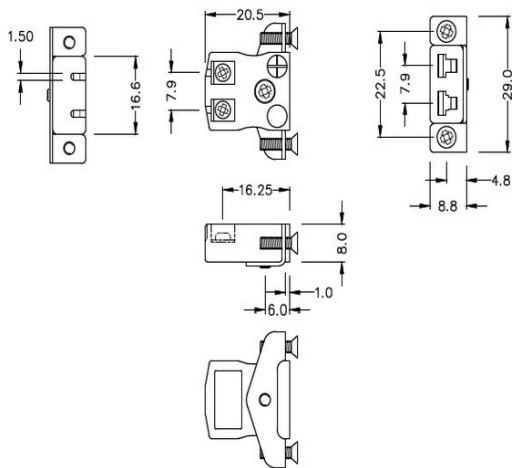

Pannello a filo rapido in miniatura Mount Thermocouple Connector Stainless Steel Bracket AM-E-SSPFQ Tipo E ANSI

Miniature Socket -

Quick Wire with stainless steel mounting bracket

(dimensions in mm)

Labfacility are the UK's leading manufacturer of Temperature Sensors, Thermocouple Connectors and associated Temperature Instrumentation and stockings of Thermocouple Cables. The Company has been trading since 1971 and is ISO9001 accredited.

Monto pannello del connettore a filo rapido in miniatura con staffa in acciaio inossidabile AM-E-SSPFQ tipo E ANSI

Prese in miniatura fornite con staffe in acciaio inossidabile, consente un montaggio rapido, affidabile e robusto nel pannello

Indicazioni**Specifications**

Product Code	XE-9036-001
General Description	Contacts are polarized to ensure correct connection
Thermocouple Type	E IEC
Connector Type	Quick Wire Socket with SS Bracket
Connector Size	Miniature
Colour	Violet
Max. Temperature	220°C
+Positive Contact	Nickel Chromium
-Negative Contact	Copper Nickel
Standards Met	BS EN 50212:1997. RoHS