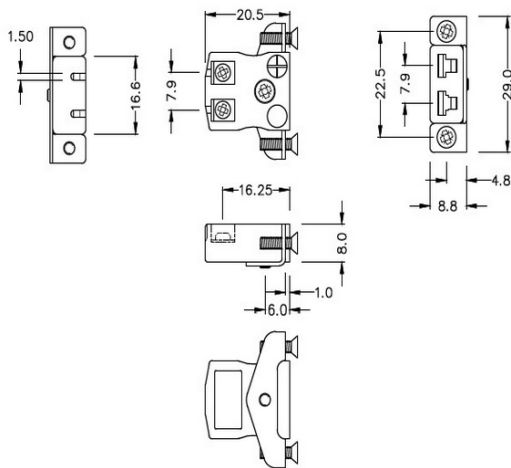

Pannello a filo rapido in miniatura Mount Thermocouple Connector Stainless Steel Bracket AM-E-SSPFQ Tipo E ANSI

Miniature Socket -

Quick Wire with stainless steel mounting bracket

(dimensions in mm)

Labfacility are the UK's leading manufacturer of Temperature Sensors, Thermocouple Connectors and associated Temperature Instrumentation and stockings of Thermocouple Cables. The Company has been trading since 1971 and is ISO9001 accredited.

Monto pannello del connettore a filo rapido in miniatura con staffa in acciaio inossidabile AM-E-SSPFQ tipo E ANSI

Prese in miniatura fornite con staffe in acciaio inossidabile, consente un montaggio rapido, affidabile e robusto nel pannello

Indicazioni**Specifications**

Product Code	XE-9036-001
General Description	Contacts are polarized to ensure correct connection
Thermocouple Type	E IEC
Connector Type	Quick Wire Socket with SS Bracket
Connector Size	Miniature
Colour	Violet
Max. Temperature	220°C
+Positive Contact	Nickel Chromium
-Negative Contact	Copper Nickel
Standards Met	BS EN 50212:1997. RoHS