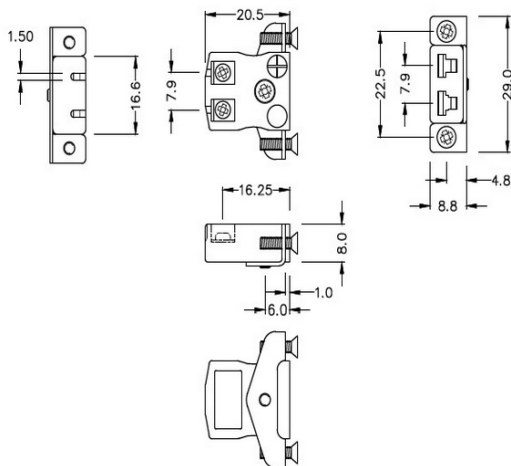

# Miniature Quick Wire Panel Mount Thermocouple Connector Inless Steel Bracket AM-R/S-SSPFQ Tipo R/S ANSI

**Miniature Socket -**

**Quick Wire with stainless steel mounting bracket**

(dimensions in mm)

Labfacility are the UK's leading manufacturer of Temperature Sensors, Thermocouple Connectors and associated Temperature Instrumentation and stockings of Thermocouple Cables. The Company has been trading since 1971 and is ISO9001 accredited.

**Monto pannello del connettore a filo rapido in miniatura con staffa in acciaio inossidabile AM-R/S-SSPFQ  
Tipo R/S ANSI**

Prese in miniatura fornite con staffe in acciaio inossidabile, consente un montaggio rapido, affidabile e robusto nel pannello

**Indicazioni****Specifications**

<b>Product Code</b>	XE-1316-001
<b>General Description</b>	Contacts are polarized to ensure correct connection
<b>Thermocouple Type</b>	R/S IEC
<b>Connector Type</b>	Quick Wire Socket with SS Bracket
<b>Connector Size</b>	Miniature
<b>Colour</b>	Green
<b>Max. Temperature</b>	220°C
<b>+Positive Contact</b>	Copper
<b>-Negative Contact</b>	Copper Alloy
<b>Standards Met</b>	BS EN 50212:1997. RoHS