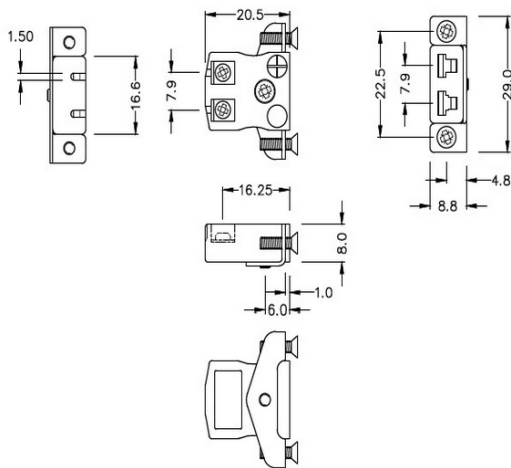

# Miniature Quick Wire Panel Mount Thermocouple Connector Inless Steel Bracket AM-R/S-SSPFQ Tipo R/S ANSI

**Miniature Socket -**

**Quick Wire with stainless steel mounting bracket**

(dimensions in mm)

Labfacility are the UK's leading manufacturer of Temperature Sensors, Thermocouple Connectors and associated Temperature Instrumentation and stockings of Thermocouple Cables. The Company has been trading since 1971 and is ISO9001 accredited.

**Monto pannello del connettore a filo rapido in miniatura con staffa in acciaio inossidabile AM-R/S-SSPFQ  
Tipo R/S ANSI**

Prese in miniatura fornite con staffe in acciaio inossidabile, consente un montaggio rapido, affidabile e robusto nel pannello

**Indicazioni****Specifications**

<b>Product Code</b>	XE-1316-001
<b>General Description</b>	Contacts are polarized to ensure correct connection
<b>Thermocouple Type</b>	R/S IEC
<b>Connector Type</b>	Quick Wire Socket with SS Bracket
<b>Connector Size</b>	Miniature
<b>Colour</b>	Green
<b>Max. Temperature</b>	220°C
<b>+Positive Contact</b>	Copper
<b>-Negative Contact</b>	Copper Alloy
<b>Standards Met</b>	BS EN 50212:1997. RoHS