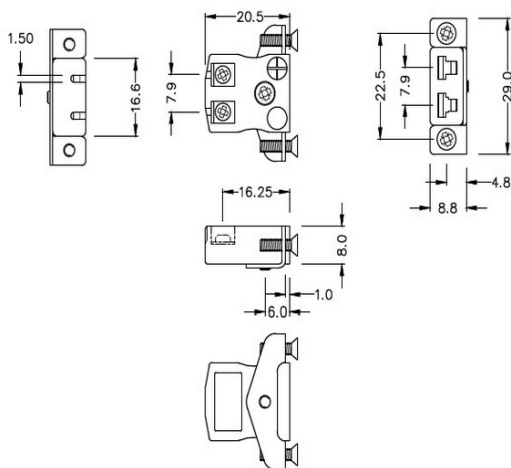

Miniature Quick Wire Panel Mount Thermocouple Connector Inless Steel Bracket AM-R/S-SSPFQ Tipo R/S ANSI

Miniature Socket -

Quick Wire with stainless steel mounting bracket

(dimensions in mm)

Labfacility are the UK's leading manufacturer of Temperature Sensors, Thermocouple Connectors and associated Temperature Instrumentation and stockings of Thermocouple Cables. The Company has been trading since 1971 and is ISO9001 accredited.

**Monto pannello del connettore a filo rapido in miniatura con staffa in acciaio inossidabile AM-R/S-SSPFQ
Tipo R/S ANSI**

Prese in miniatura fornite con staffe in acciaio inossidabile, consente un montaggio rapido, affidabile e robusto nel pannello

Indicazioni**Specifications**

Product Code	XE-1316-001
General Description	Contacts are polarized to ensure correct connection
Thermocouple Type	R/S IEC
Connector Type	Quick Wire Socket with SS Bracket
Connector Size	Miniature
Colour	Green
Max. Temperature	220°C
+Positive Contact	Copper
-Negative Contact	Copper Alloy
Standards Met	BS EN 50212:1997. RoHS