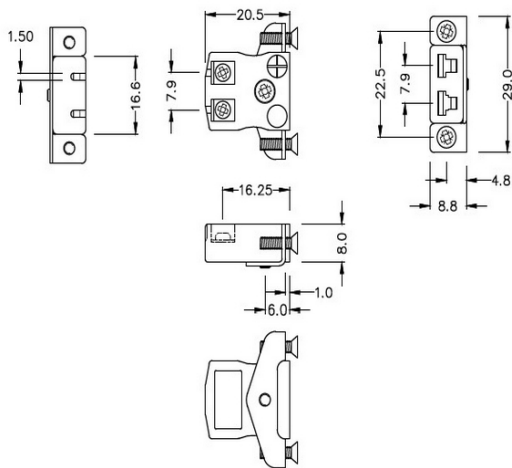

# Miniature Quick Wire Panel Mount Thermocouple Connector Estaff in acciaio inox AM-T-SSPFQ Tipo T ANSI

**Miniature Socket -**

**Quick Wire with stainless steel mounting bracket**

(dimensions in mm)

Labfacility are the UK's leading manufacturer of Temperature Sensors, Thermocouple Connectors and associated Temperature Instrumentation and stockings of Thermocouple Cables. The Company has been trading since 1971 and is ISO9001 accredited.

**Monto in miniatura Quick Wire Thermocouple Panel con staffa in acciaio inossidabile AM-T-SSPFQ tipo T ANSI**

Prese in miniatura fornite con staffe in acciaio inossidabile, consente un montaggio rapido, affidabile e robusto nel pannello

**Indicazioni****Specifications**

|                            |   |
|----------------------------|---|
| <b>Product Code</b>        | XE-1226-001   |
| <b>General Description</b> | Contacts are polarized to ensure correct connection |
| <b>Thermocouple Type</b>   | T ANSI  |
| <b>Connector Type</b>      | Quick Wire Socket with SS Bracket                   |
| <b>Connector Size</b>      | Miniature   |
| <b>Colour</b>              | Brown   |
| <b>Max. Temperature</b>    | 220°C   |
| <b>+Positive Contact</b>   | Copper  |
| <b>-Negative Contact</b>   | Copper Nickel                                       |
| <b>Standards Met</b>       | BS EN 50212:1997. RoHS                              |