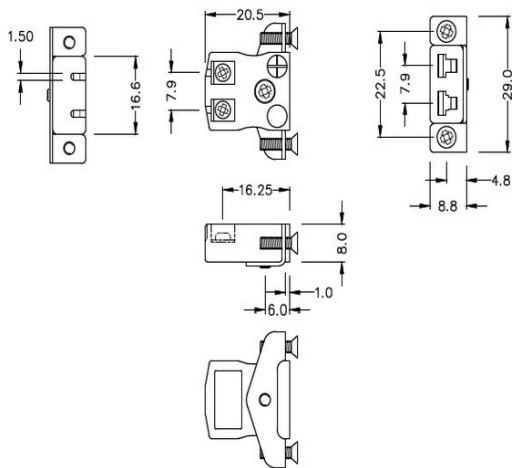

Miniature Quick Wire Panel Mount Thermocouple Connettor Estaff in acciaio inox AM-T-SSPFQ Tipo T ANSI

Miniature Socket -

Quick Wire with stainless steel mounting bracket

(dimensions in mm)

Labfacility are the UK's leading manufacturer of Temperature Sensors, Thermocouple Connectors and associated Temperature Instrumentation and stockings of Thermocouple Cables. The Company has been trading since 1971 and is ISO9001 accredited.

Monto in miniatura Quick Wire Thermocouple Panel con staffa in acciaio inossidabile AM-T-SSPFQ tipo T ANSI

Prese in miniatura fornite con staffe in acciaio inossidabile, consente un montaggio rapido, affidabile e robusto nel pannello

Indicazioni**Specifications**

Product Code	XE-1226-001
General Description	Contacts are polarized to ensure correct connection
Thermocouple Type	T ANSI
Connector Type	Quick Wire Socket with SS Bracket
Connector Size	Miniature
Colour	Brown
Max. Temperature	220°C
+Positive Contact	Copper
-Negative Contact	Copper Nickel
Standards Met	BS EN 50212:1997. RoHS