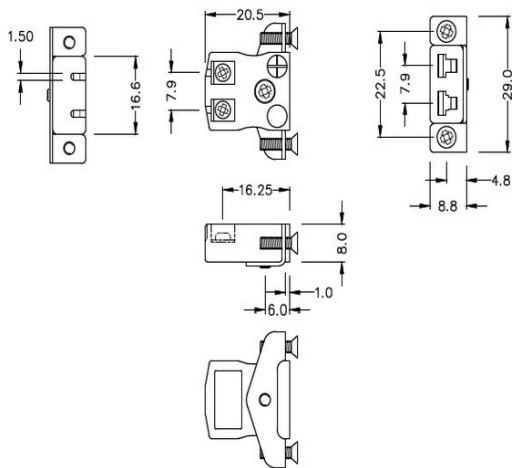

Miniature Quick Wire Panel Mount Thermocouple Connector Estaff in acciaio inox AM-T-SSPFQ Tipo T ANSI

Miniature Socket -

Quick Wire with stainless steel mounting bracket

(dimensions in mm)

Labfacility are the UK's leading manufacturer of Temperature Sensors, Thermocouple Connectors and associated Temperature Instrumentation and stockings of Thermocouple Cables. The Company has been trading since 1971 and is ISO9001 accredited.

Monto in miniatura Quick Wire Thermocouple Panel con staffa in acciaio inossidabile AM-T-SSPFQ tipo T ANSI

Prese in miniatura fornite con staffe in acciaio inossidabile, consente un montaggio rapido, affidabile e robusto nel pannello

Indicazioni**Specifications**

Product Code	XE-1226-001
General Description	Contacts are polarized to ensure correct connection
Thermocouple Type	T ANSI
Connector Type	Quick Wire Socket with SS Bracket
Connector Size	Miniature
Colour	Brown
Max. Temperature	220°C
+Positive Contact	Copper
-Negative Contact	Copper Nickel
Standards Met	BS EN 50212:1997. RoHS