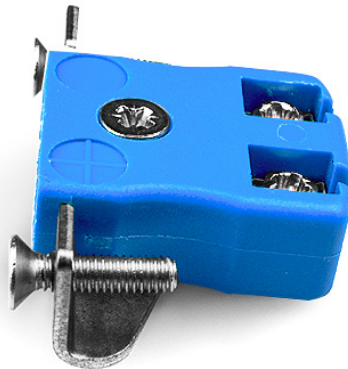

Miniature Quick Wire Panel Mount Thermocouple Connettor Estaff in acciaio inox AM-T-SSPFQ Tipo T ANSI

Miniature Socket -

Quick Wire with stainless steel mounting bracket

(dimensions in mm)

Labfacility are the UK's leading manufacturer of Temperature Sensors, Thermocouple Connectors and associated Temperature Instrumentation and stockings of Thermocouple Cables. The Company has been trading since 1971 and is ISO9001 accredited.

Monto in miniatura Quick Wire Thermocouple Panel con staffa in acciaio inossidabile AM-T-SSPFQ tipo T ANSI

Prese in miniatura fornite con staffe in acciaio inossidabile, consente un montaggio rapido, affidabile e robusto nel pannello

Indicazioni**Specifications**

Product Code	XE-1226-001
General Description	Contacts are polarized to ensure correct connection
Thermocouple Type	T ANSI
Connector Type	Quick Wire Socket with SS Bracket
Connector Size	Miniature
Colour	Brown
Max. Temperature	220°C
+Positive Contact	Copper
-Negative Contact	Copper Nickel
Standards Met	BS EN 50212:1997. RoHS