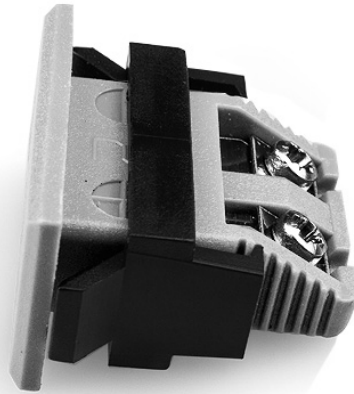

Connettore termocoppia a presa rettangolare rettangolare in miniatura AM-B-FF tipo B ANSI

Miniature Fascia Socket (with nylon mounting clip)
(dimensions in mm)

Labfacility are the UK's leading manufacturer of Temperature Sensors, Thermocouple Connectors and associated Temperature Instrumentation and stockings of Thermocouple Cables. The Company has been trading since 1971 and is ISO9001 accredited.

Connettore termocoppia rettangolare in miniatura Fascia Socket AM-B-FF Tipo B ANSI

Clip in nylon per una correzione rapida e semplice al pannello. Tutte le prese di montaggio della fascia sono polarizzate da perni di dimensioni ineguali

Indicazioni**Specifications**

Product Code	XE-9007-001
General Description	All fascia mounting sockets are polarised by means of unequally sized pins
Thermocouple Type	B ANSI
Connector Type	Fascia mounting socket
Connector Size	Miniature
Colour	Grey
Max. Temperature	120°C
+Positive Contact	Copper
-Negative Contact	Copper
Standards Met	BS EN 50212:1997. RoHS