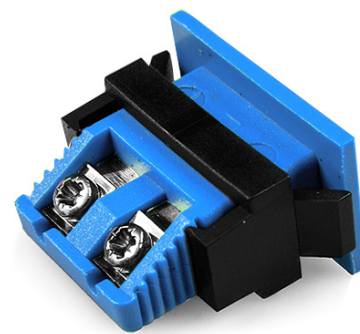

Connettore per termocoppia rettangolare rettangolare in miniatura AM-T-FF Tipo T ANSI

Miniature Fascia Socket (with nylon mounting clip)
(dimensions in mm)

Labfacility are the UK's leading manufacturer of Temperature Sensors, Thermocouple Connectors and associated Temperature Instrumentation and stockings of Thermocouple Cables. The Company has been trading since 1971 and is ISO9001 accredited.

Connettore per termocoppia rettangolare miniaturizzato Fascia Socket AM-T-FF Tipo T ANSI

Clip in nylon per un fissaggio rapido e semplice al pannello. Tutte le prese di montaggio della fascia sono polarizzate mediante perni di dimensioni disuguali

Indicazioni**Specifications**

Product Code	XE-1227-001
General Description	All fascia mounting sockets are polarised by means of unequally sized pins
Thermocouple Type	T ANSI
Connector Type	Fascia mounting socket
Connector Size	Miniature
Colour	Blue
Max. Temperature	120°C
+Positive Contact	Copper
-Negative Contact	Copper Nickel
Standards Met	BS EN 50212:1997. RoHS