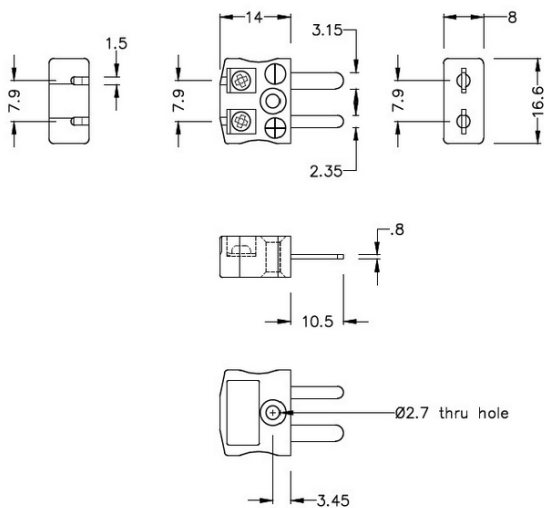

Connettore a filo rapido in miniatura Plug AM-E-MQ Tipo E ANSI

Miniature in-line Plug - Quick Wire
(dimensions in mm)

Labfacility are the UK's leading manufacturer of Temperature Sensors, Thermocouple Connectors and associated Temperature Instrumentation and stockings of Thermocouple Cables. The Company has been trading since 1971 and is ISO9001 accredited.

Connettore Termacouple in miniatura Plug A E-MQ Tipo E ANSI

Connettore in miniatura con perni piatti. Facile collegamento jab-in per la terminazione rapida. Basta premere-in filo & stringere vite.

Indicazioni**Specifications**

| | |
|----------------------------|---|
| Product Code | XE-9041-001 |
| General Description | Easy jab-in connection for rapid termination. |
| Thermocouple Type | E ANSI |
| Connector Type | Quick Wire Plug |
| Connector Size | Miniature |
| Colour | Violet |
| Max. Temperature | 220°C |
| Pins | Flat Pins |
| +Positive Contact | Nickel Chromium |
| -Negative Contact | Copper Nickel |
| Standards Met | BS EN 50212:1997. RoHS |