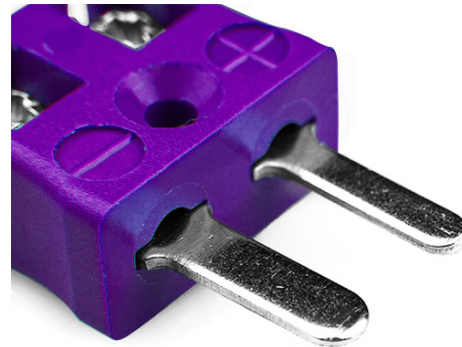

## Connettore a filo rapido in miniatura Plug AM-E-MQ Tipo E ANSI

**Miniature in-line Plug - Quick Wire**  
(dimensions in mm)

Labfacility are the UK's leading manufacturer of Temperature Sensors, Thermocouple Connectors and associated Temperature Instrumentation and stockings of Thermocouple Cables. The Company has been trading since 1971 and is ISO9001 accredited.

**Connettore Termacouple in miniatura Plug A E-MQ Tipo E ANSI**

Connettore in miniatura con perni piatti. Facile collegamento jab-in per la terminazione rapida. Basta premere-in filo & stringere vite.

**Indicazioni****Specifications**

<b>Product Code</b>	XE-9041-001
<b>General Description</b>	Easy jab-in connection for rapid termination.
<b>Thermocouple Type</b>	E ANSI
<b>Connector Type</b>	Quick Wire Plug
<b>Connector Size</b>	Miniature
<b>Colour</b>	Violet
<b>Max. Temperature</b>	220°C
<b>Pins</b>	Flat Pins
<b>+Positive Contact</b>	Nickel Chromium
<b>-Negative Contact</b>	Copper Nickel
<b>Standards Met</b>	BS EN 50212:1997. RoHS