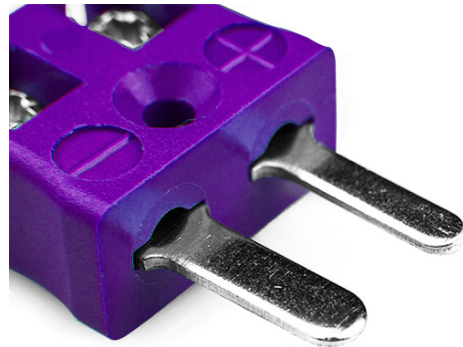

Connettore a filo rapido in miniatura Plug AM-E-MQ Tipo E ANSI

Miniature in-line Plug - Quick Wire
(dimensions in mm)

Labfacility are the UK's leading manufacturer of Temperature Sensors, Thermocouple Connectors and associated Temperature Instrumentation and stockings of Thermocouple Cables. The Company has been trading since 1971 and is ISO9001 accredited.

Connettore Termacouple in miniatura Plug A E-MQ Tipo E ANSI

Connettore in miniatura con perni piatti. Facile collegamento jab-in per la terminazione rapida. Basta premere-in filo & stringere vite.

Indicazioni**Specifications**

| | |
|----------------------------|---|
| Product Code | XE-9041-001 |
| General Description | Easy jab-in connection for rapid termination. |
| Thermocouple Type | E ANSI |
| Connector Type | Quick Wire Plug |
| Connector Size | Miniature |
| Colour | Violet |
| Max. Temperature | 220°C |
| Pins | Flat Pins |
| +Positive Contact | Nickel Chromium |
| -Negative Contact | Copper Nickel |
| Standards Met | BS EN 50212:1997. RoHS |