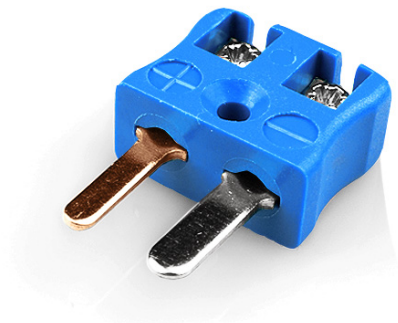

Connettore a filo rapido in miniatura AM-T-MQ Tipo T ANSI

Miniature in-line Plug - Quick Wire
(dimensions in mm)

Labfacility are the UK's leading manufacturer of Temperature Sensors, Thermocouple Connectors and associated Temperature Instrumentation and stockings of Thermocouple Cables. The Company has been trading since 1971 and is ISO9001 accredited.

Connettore Termacouple in miniatura Plug A-T-MQ Tipo T ANSI

Connettore in miniatura con perni piatti. Facile collegamento jab-in per la terminazione rapida. Basta premere-in filo & stringere vite.

Indicazioni**Specifications**

Product Code	XE-1231-001
General Description	Easy jab-in connection for rapid termination.
Thermocouple Type	T ANSI
Connector Type	Quick Wire Plug
Connector Size	Miniature
Colour	Blue
Max. Temperature	220°C
Pins	Flat Pins
+Positive Contact	Copper
-Negative Contact	Copper Nickel
Standards Met	BS EN 50212:1997. RoHS