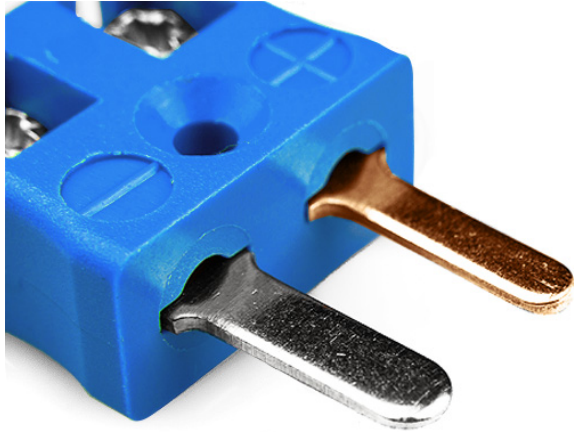

Connettore a filo rapido in miniatura AM-T-MQ Tipo T ANSI

Miniature in-line Plug - Quick Wire
(dimensions in mm)

Labfacility are the UK's leading manufacturer of Temperature Sensors, Thermocouple Connectors and associated Temperature Instrumentation and stockings of Thermocouple Cables. The Company has been trading since 1971 and is ISO9001 accredited.

Connettore Termacouple in miniatura Plug A-T-MQ Tipo T ANSI

Connettore in miniatura con perni piatti. Facile collegamento jab-in per la terminazione rapida. Basta premere-in filo & stringere vite.

Indicazioni**Specifications**

Product Code	XE-1231-001
General Description	Easy jab-in connection for rapid termination.
Thermocouple Type	T ANSI
Connector Type	Quick Wire Plug
Connector Size	Miniature
Colour	Blue
Max. Temperature	220°C
Pins	Flat Pins
+Positive Contact	Copper
-Negative Contact	Copper Nickel
Standards Met	BS EN 50212:1997. RoHS