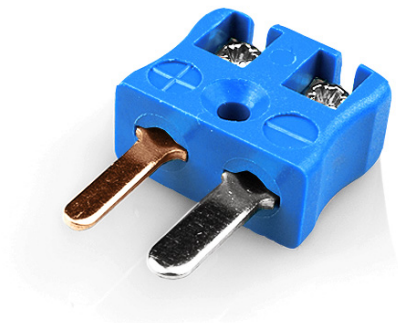

## Connettore a filo rapido in miniatura AM-T-MQ Tipo T ANSI

**Miniature in-line Plug - Quick Wire**  
(dimensions in mm)

Labfacility are the UK's leading manufacturer of Temperature Sensors, Thermocouple Connectors and associated Temperature Instrumentation and stockings of Thermocouple Cables. The Company has been trading since 1971 and is ISO9001 accredited.

**Connettore Termacouple in miniatura Plug A-T-MQ Tipo T ANSI**

Connettore in miniatura con perni piatti. Facile collegamento jab-in per la terminazione rapida. Basta premere-in filo & stringere vite.

**Indicazioni****Specifications**

<b>Product Code</b>	XE-1231-001
<b>General Description</b>	Easy jab-in connection for rapid termination.
<b>Thermocouple Type</b>	T ANSI
<b>Connector Type</b>	Quick Wire Plug
<b>Connector Size</b>	Miniature
<b>Colour</b>	Blue
<b>Max. Temperature</b>	220°C
<b>Pins</b>	Flat Pins
<b>+Positive Contact</b>	Copper
<b>-Negative Contact</b>	Copper Nickel
<b>Standards Met</b>	BS EN 50212:1997. RoHS