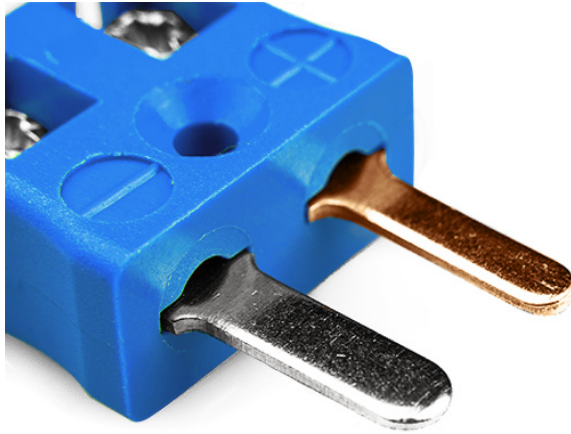

## Connettore a filo rapido in miniatura AM-T-MQ Tipo T ANSI

**Miniature in-line Plug - Quick Wire**  
(dimensions in mm)

Labfacility are the UK's leading manufacturer of Temperature Sensors, Thermocouple Connectors and associated Temperature Instrumentation and stockings of Thermocouple Cables. The Company has been trading since 1971 and is ISO9001 accredited.

**Connettore Termacouple in miniatura Plug A-T-MQ Tipo T ANSI**

Connettore in miniatura con perni piatti. Facile collegamento jab-in per la terminazione rapida. Basta premere-in filo & stringere vite.

**Indicazioni****Specifications**

<b>Product Code</b>	XE-1231-001
<b>General Description</b>	Easy jab-in connection for rapid termination.
<b>Thermocouple Type</b>	T ANSI
<b>Connector Type</b>	Quick Wire Plug
<b>Connector Size</b>	Miniature
<b>Colour</b>	Blue
<b>Max. Temperature</b>	220°C
<b>Pins</b>	Flat Pins
<b>+Positive Contact</b>	Copper
<b>-Negative Contact</b>	Copper Nickel
<b>Standards Met</b>	BS EN 50212:1997. RoHS