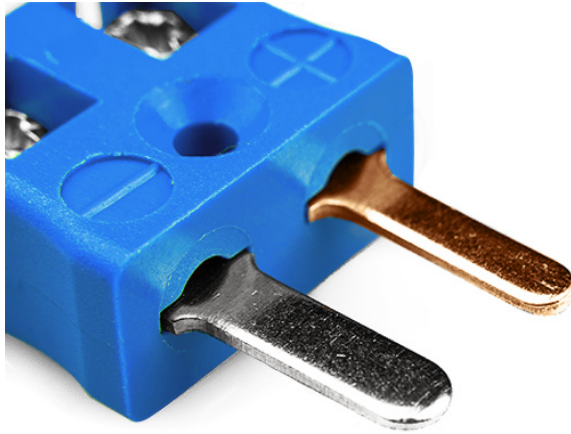

Connettore a filo rapido in miniatura AM-T-MQ Tipo T ANSI

Miniature in-line Plug - Quick Wire
(dimensions in mm)

Labfacility are the UK's leading manufacturer of Temperature Sensors, Thermocouple Connectors and associated Temperature Instrumentation and stockings of Thermocouple Cables. The Company has been trading since 1971 and is ISO9001 accredited.

Connettore Termacouple in miniatura Plug A-T-MQ Tipo T ANSI

Connettore in miniatura con perni piatti. Facile collegamento jab-in per la terminazione rapida. Basta premere-in filo & stringere vite.

Indicazioni**Specifications**

Product Code	XE-1231-001
General Description	Easy jab-in connection for rapid termination.
Thermocouple Type	T ANSI
Connector Type	Quick Wire Plug
Connector Size	Miniature
Colour	Blue
Max. Temperature	220°C
Pins	Flat Pins
+Positive Contact	Copper
-Negative Contact	Copper Nickel
Standards Met	BS EN 50212:1997. RoHS
Series	Miniature Connector