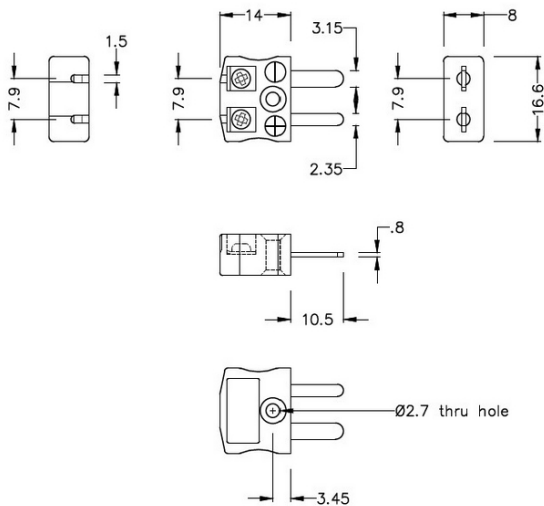

Connettore a filo rapido in miniatura AM-T-MQ Tipo T ANSI

Miniature in-line Plug - Quick Wire
(dimensions in mm)

Labfacility are the UK's leading manufacturer of Temperature Sensors, Thermocouple Connectors and associated Temperature Instrumentation and stockings of Thermocouple Cables. The Company has been trading since 1971 and is ISO9001 accredited.

Connettore Termacouple in miniatura Plug A-T-MQ Tipo T ANSI

Connettore in miniatura con perni piatti. Facile collegamento jab-in per la terminazione rapida. Basta premere-in filo & stringere vite.

Indicazioni**Specifications**

Product Code	XE-1231-001
General Description	Easy jab-in connection for rapid termination.
Thermocouple Type	T ANSI
Connector Type	Quick Wire Plug
Connector Size	Miniature
Colour	Blue
Max. Temperature	220°C
Pins	Flat Pins
+Positive Contact	Copper
-Negative Contact	Copper Nickel
Standards Met	BS EN 50212:1997. RoHS