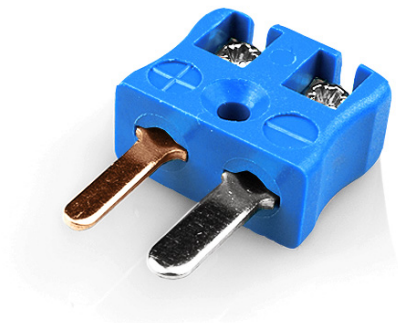

Connettore a filo rapido in miniatura AM-T-MQ Tipo T ANSI

Miniature in-line Plug - Quick Wire
(dimensions in mm)

Labfacility are the UK's leading manufacturer of Temperature Sensors, Thermocouple Connectors and associated Temperature Instrumentation and stockings of Thermocouple Cables. The Company has been trading since 1971 and is ISO9001 accredited.

Connettore Termacouple in miniatura Plug A-T-MQ Tipo T ANSI

Connettore in miniatura con perni piatti. Facile collegamento jab-in per la terminazione rapida. Basta premere-in filo & stringere vite.

Indicazioni**Specifications**

Product Code	XE-1231-001
General Description	Easy jab-in connection for rapid termination.
Thermocouple Type	T ANSI
Connector Type	Quick Wire Plug
Connector Size	Miniature
Colour	Blue
Max. Temperature	220°C
Pins	Flat Pins
+Positive Contact	Copper
-Negative Contact	Copper Nickel
Standards Met	BS EN 50212:1997. RoHS
Series	Miniature Connector