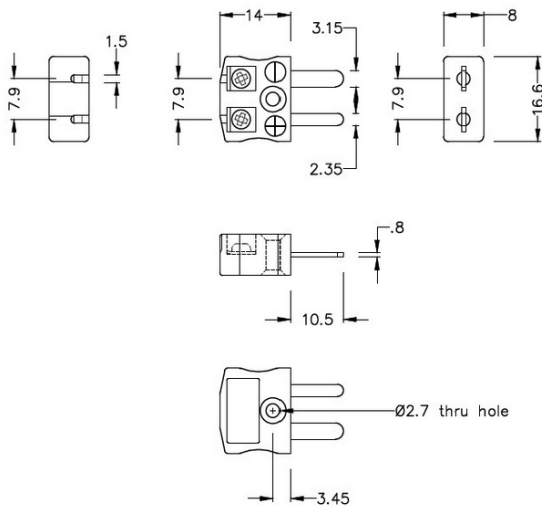

Connettore a filo rapido in miniatura Plug AM-K-MQ Tipo K ANSI

Miniature in-line Plug - Quick Wire
(dimensions in mm)

Labfacility are the UK's leading manufacturer of Temperature Sensors, Thermocouple Connectors and associated Temperature Instrumentation and stockings of Thermocouple Cables. The Company has been trading since 1971 and is ISO9001 accredited.

Connettore Termocouple in miniatura Plug a filo rapido AM-K-MQ Tipo K ANSI

Connettore in miniatura con perni piatti. Facile collegamento jab-in per la terminazione rapida. Basta premere-in filo & stringere vite.

Indicazioni**Specifications**

| | |
|----------------------------|---|
| Product Code | XE-1141-001 |
| General Description | Easy jab-in connection for rapid termination. |
| Thermocouple Type | K ANSI |
| Connector Type | Quick Wire Plug |
| Connector Size | Miniature |
| Colour | Yellow |
| Max. Temperature | 220°C |
| Pins | Flat Pins |
| +Positive Contact | Nickel Chromium |
| -Negative Contact | Nickel Alloy |
| Standards Met | BS EN 50212:1997. RoHS |