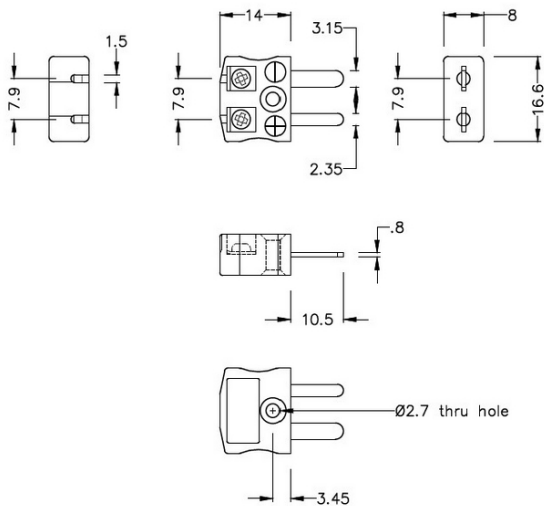

Connettore a filo rapido in miniatura Plug AM-K-MQ Tipo K ANSI

Miniature in-line Plug - Quick Wire
(dimensions in mm)

Labfacility are the UK's leading manufacturer of Temperature Sensors, Thermocouple Connectors and associated Temperature Instrumentation and stockings of Thermocouple Cables. The Company has been trading since 1971 and is ISO9001 accredited.

Connettore Termocouple in miniatura Plug a filo rapido AM-K-MQ Tipo K ANSI

Connettore in miniatura con perni piatti. Facile collegamento jab-in per la terminazione rapida. Basta premere-in filo & stringere vite.

Indicazioni**Specifications**

Product Code	XE-1141-001
General Description	Easy jab-in connection for rapid termination.
Thermocouple Type	K ANSI
Connector Type	Quick Wire Plug
Connector Size	Miniature
Colour	Yellow
Max. Temperature	220°C
Pins	Flat Pins
+Positive Contact	Nickel Chromium
-Negative Contact	Nickel Alloy
Standards Met	BS EN 50212:1997. RoHS