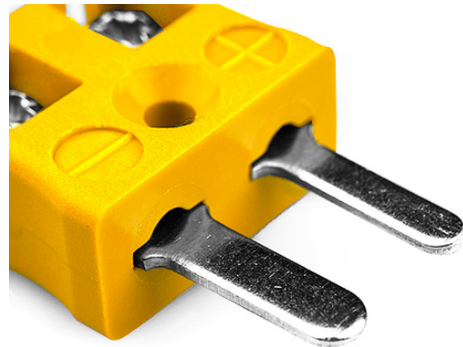

Connettore a filo rapido in miniatura Plug AM-K-MQ Tipo K ANSI

Miniature in-line Plug - Quick Wire
(dimensions in mm)

Labfacility are the UK's leading manufacturer of Temperature Sensors, Thermocouple Connectors and associated Temperature Instrumentation and stockings of Thermocouple Cables. The Company has been trading since 1971 and is ISO9001 accredited.

Connettore Termocouple in miniatura Plug a filo rapido AM-K-MQ Tipo K ANSI

Connettore in miniatura con perni piatti. Facile collegamento jab-in per la terminazione rapida. Basta premere-in filo & stringere vite.

Indicazioni**Specifications**

Product Code	XE-1141-001
General Description	Easy jab-in connection for rapid termination.
Thermocouple Type	K ANSI
Connector Type	Quick Wire Plug
Connector Size	Miniature
Colour	Yellow
Max. Temperature	220°C
Pins	Flat Pins
+Positive Contact	Nickel Chromium
-Negative Contact	Nickel Alloy
Standards Met	BS EN 50212:1997. RoHS