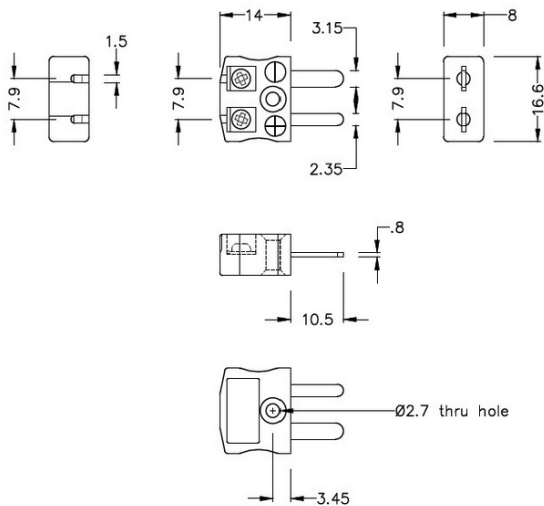

Connettore a filo rapido in miniatura Plug AM-K-MQ Tipo K ANSI

Miniature in-line Plug - Quick Wire
(dimensions in mm)

Labfacility are the UK's leading manufacturer of Temperature Sensors, Thermocouple Connectors and associated Temperature Instrumentation and stockings of Thermocouple Cables. The Company has been trading since 1971 and is ISO9001 accredited.

Connettore Termocouple in miniatura Plug a filo rapido AM-K-MQ Tipo K ANSI

Connettore in miniatura con perni piatti. Facile collegamento jab-in per la terminazione rapida. Basta premere-in filo & stringere vite.

Indicazioni**Specifications**

Product Code	XE-1141-001
General Description	Easy jab-in connection for rapid termination.
Thermocouple Type	K ANSI
Connector Type	Quick Wire Plug
Connector Size	Miniature
Colour	Yellow
Max. Temperature	220°C
Pins	Flat Pins
+Positive Contact	Nickel Chromium
-Negative Contact	Nickel Alloy
Standards Met	BS EN 50212:1997. RoHS
Series	Miniature Connector