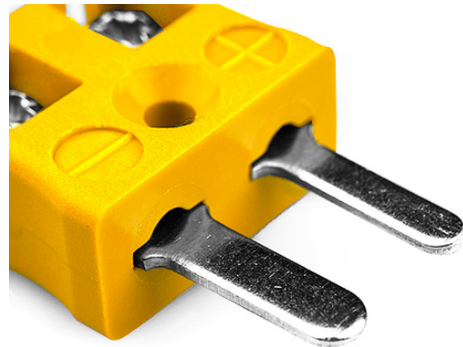

Connettore a filo rapido in miniatura Plug AM-K-MQ Tipo K ANSI

Miniature in-line Plug - Quick Wire
(dimensions in mm)

Labfacility are the UK's leading manufacturer of Temperature Sensors, Thermocouple Connectors and associated Temperature Instrumentation and stockings of Thermocouple Cables. The Company has been trading since 1971 and is ISO9001 accredited.

Connettore Termocouple in miniatura Plug a filo rapido AM-K-MQ Tipo K ANSI

Connettore in miniatura con perni piatti. Facile collegamento jab-in per la terminazione rapida. Basta premere-in filo & stringere vite.

Indicazioni**Specifications**

| | |
|----------------------------|---|
| Product Code | XE-1141-001 |
| General Description | Easy jab-in connection for rapid termination. |
| Thermocouple Type | K ANSI |
| Connector Type | Quick Wire Plug |
| Connector Size | Miniature |
| Colour | Yellow |
| Max. Temperature | 220°C |
| Pins | Flat Pins |
| +Positive Contact | Nickel Chromium |
| -Negative Contact | Nickel Alloy |
| Standards Met | BS EN 50212:1997. RoHS |