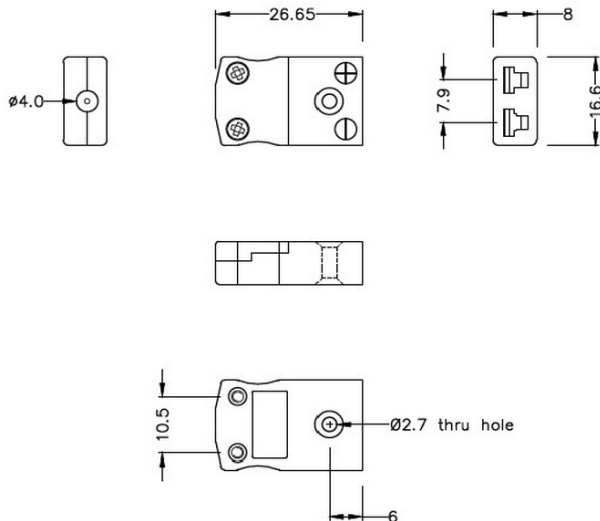

## Connettore termocoppia in miniatura In-Line Socket AM-E-FS Tipo E ANSI

**Miniature in-line Socket**  
(dimensions in mm)

Labfacility are the UK's leading manufacturer of Temperature Sensors, Thermocouple Connectors and associated Temperature Instrumentation and stockings of Thermocouple Cables. The Company has been trading since 1971 and is ISO9001 accredited.

**Connettore termocoppia in miniatura In-Line Socket AM-E-FS Tipo E ANSI**

Ideale per un uso di uso generale, tutti i contatti sono polarizzati per garantire una connessione corretta. Questi connettori accettano cavo termocoppia fino a 4 mm di diametro.

**Indicazioni****Specifications**

<b>Product Code</b>	XE-9032-001
<b>General Description</b>	Ideal for general purpose use. Contacts are polarised to ensure correct connection.
<b>Thermocouple Type</b>	E ANSI
<b>Connector Type</b>	Socket
<b>Connector Size</b>	Miniature
<b>Colour</b>	Violet
<b>Max. Temperature</b>	220°C
<b>+Positive Contact</b>	Nickel Chromium
<b>-Negative Contact</b>	Copper Nickel
<b>Standards Met</b>	BS EN 50212:1997. RoHS