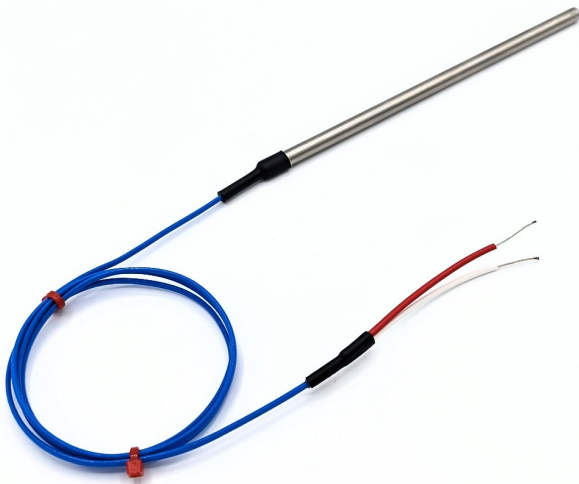

Termocoppie tubolari fabbricate JIS con guarnizione a crimpare e filo conduttore tipo K

[Click here to view product](#)

Product Code	XE-7972
General Description	Fabricated Type K Thermocouple with Rigid Stainless Steel Sheath with 1 metre PFA lead
Thermocouple Type	K JIS
Cable Length	1M
Cable Type	PFA
Termination Type	Stripped Wires
Sheath Length (mm)	50, 100, 150, 250
Sheath Diameter (mm)	3.0, 4.5, 6.0
Max. Temperature	250Å°C

Min. Temperature	-75Å°C
Standards Met	Class 1
Number of Wires	2