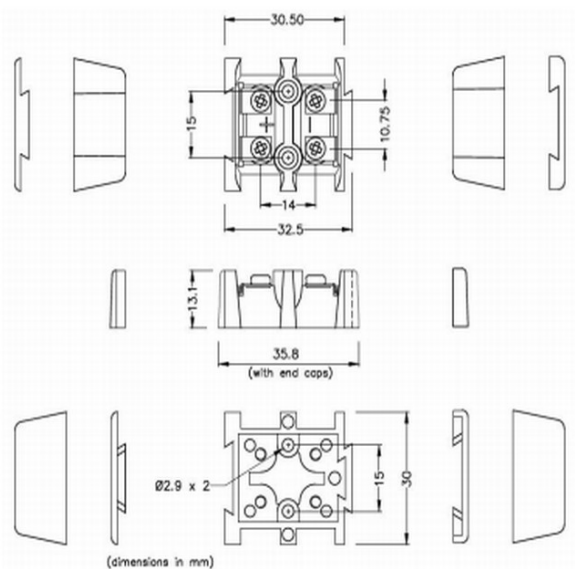

Connettore termocoppia a blocchi terminale barriera IS-R/S-BTS Tipo R/S IEC

Labfacility are the UK's leading manufacturer of Temperature Sensors, Thermocouple Connectors and associated Temperature Instrumentation and stockings of Thermocouple Cables. The Company has been trading since 1971 and is ISO9001 accredited.