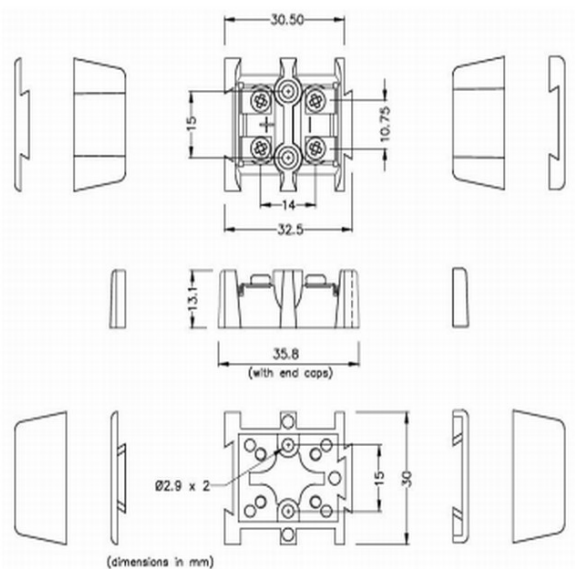

Barrier Terminal Block Thermocouple Connettores IS-T-BTS Tipo T IEC

Labfacility are the UK's leading manufacturer of Temperature Sensors, Thermocouple Connectors and associated Temperature Instrumentation and stockings of Thermocouple Cables. The Company has been trading since 1971 and is ISO9001 accredited.