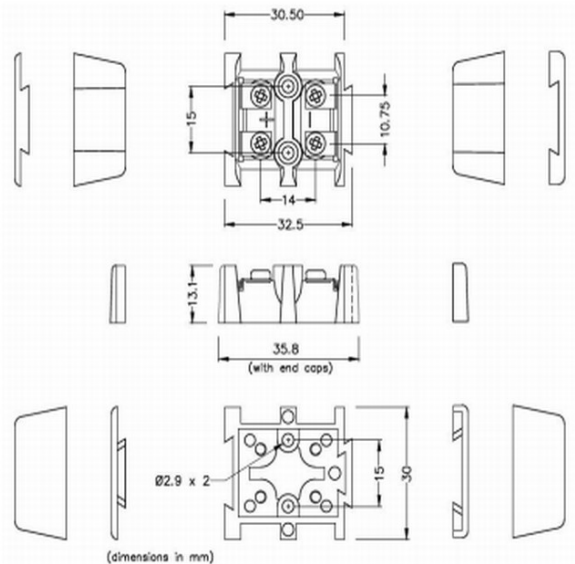

Barrier Terminal Block Thermocouple Connettores IS-T-BTS Tipo T IEC

Labfacility are the UK's leading manufacturer of Temperature Sensors, Thermocouple Connectors and associated Temperature Instrumentation and stockings of Thermocouple Cables. The Company has been trading since 1971 and is ISO9001 accredited.