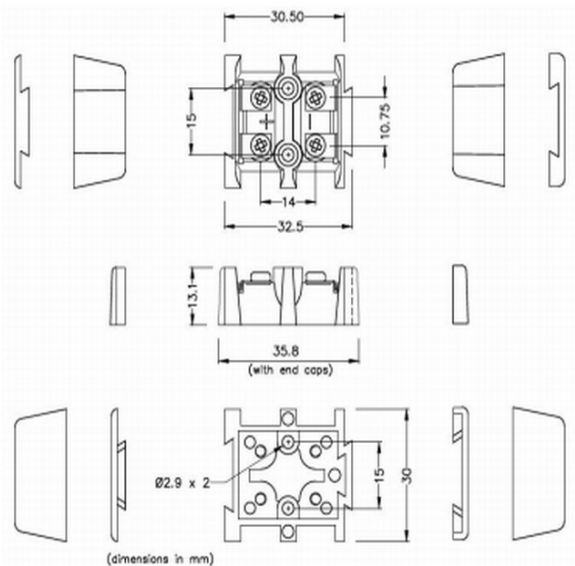

Morsettiera a barriera Connettore termocoppia IS-K-BTS Tipo K IEC

Labfacility are the UK's leading manufacturer of Temperature Sensors, Thermocouple Connectors and associated Temperature Instrumentation and stockings of Thermocouple Cables. The Company has been trading since 1971 and is ISO9001 accredited.