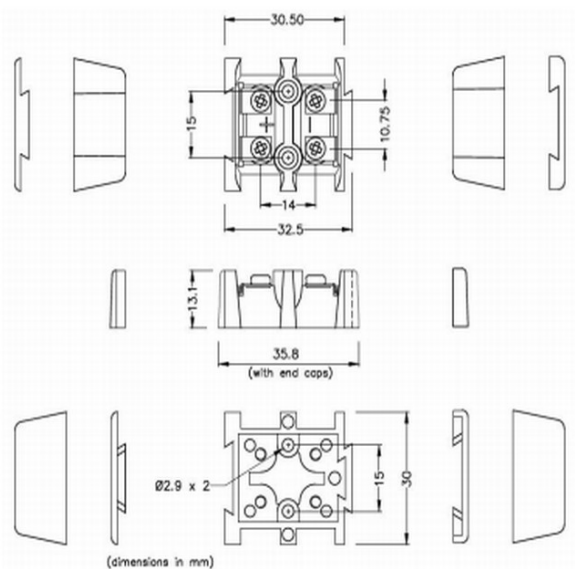

Morsettiera a barriera Connettore termocoppia IS-K-BTS Tipo K IEC

Labfacility are the UK's leading manufacturer of Temperature Sensors, Thermocouple Connectors and associated Temperature Instrumentation and stockings of Thermocouple Cables. The Company has been trading since 1971 and is ISO9001 accredited.