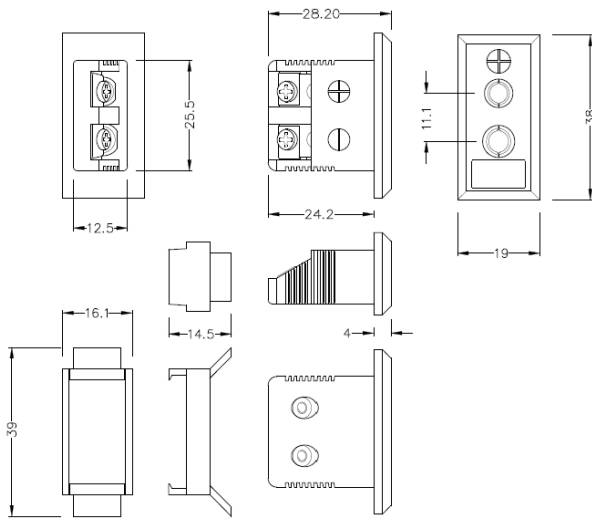

Connettore femmina per termocoppia a fascia rettangolare standard BS-K-FF Tipo K BS

Standard Fascia Socket (with nylon mounting clip)
(dimensions in mm)

Labfacility are the UK's leading manufacturer of Temperature Sensors, Thermocouple Connectors and associated Temperature Instrumentation and stockings of Thermocouple Cables. The Company has been trading since 1971 and is ISO9001 accredited.

Connettore per termocoppia rettangolare standard Presa a fascia BS-K-FF Tipo K BS

Clip in nylon per un fissaggio rapido e semplice al pannello. Tutte le prese di montaggio della fascia sono polarizzate per mezzo di perni di dimensioni diverse

Indicazioni**Specifications**

Product Code	XE-1387-001
General Description	Accepts standard round pin plug connector. Nylon clip for quick, simple fixing to panel
Thermocouple Type	K BS
Connector Type	Fascia Mounting Socket
Connector Size	Standard
Colour	Yellow
Max. Temperature	120°C
+Positive Contact	Nickel Chromium
-Negative Contact	Nickel Alloy
Standards Met	BS EN 50212:1997. RoHS