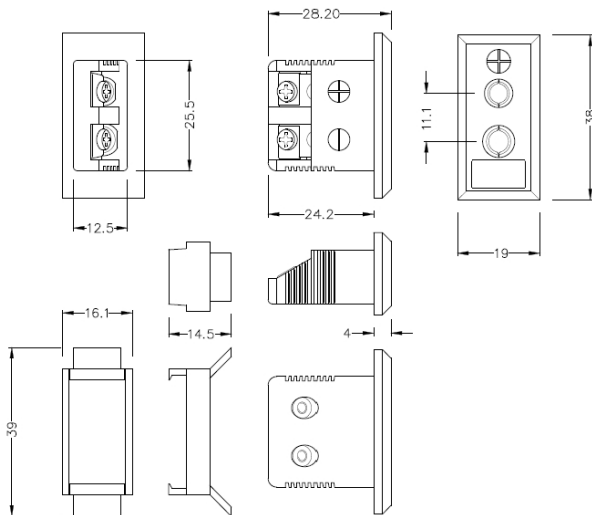

Connettore femmina per termocoppia a fascia rettangolare standard BS-K-FF Tipo K BS

Standard Fascia Socket (with nylon mounting clip)
(dimensions in mm)

Labfacility are the UK's leading manufacturer of Temperature Sensors, Thermocouple Connectors and associated Temperature Instrumentation and stockings of Thermocouple Cables. The Company has been trading since 1971 and is ISO9001 accredited.

Connettore per termocoppia rettangolare standard Presa a fascia BS-K-FF Tipo K BS

Clip in nylon per un fissaggio rapido e semplice al pannello. Tutte le prese di montaggio della fascia sono polarizzate per mezzo di perni di dimensioni diverse

Indicazioni**Specifications**

Product Code	XE-1387-001
General Description	Accepts standard round pin plug connector. Nylon clip for quick, simple fixing to panel
Thermocouple Type	K BS
Connector Type	Fascia Mounting Socket
Connector Size	Standard
Colour	Yellow
Max. Temperature	120°C
+Positive Contact	Nickel Chromium
-Negative Contact	Nickel Alloy
Standards Met	BS EN 50212:1997. RoHS