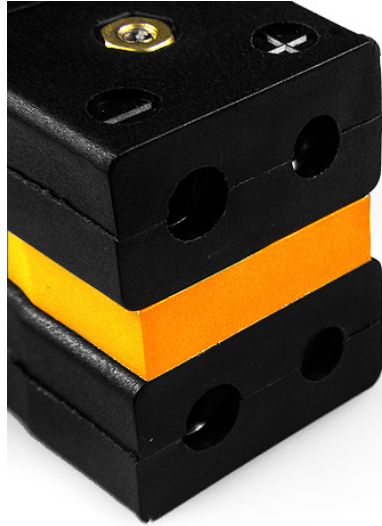

Connettore termocoppia duplex Duplex AbitalS-R/S-FD Tipo R/S IEC

Standard Duplex in-line Socket
(dimensions in mm)

Labfacility are the UK's leading manufacturer of Temperature Sensors, Thermocouple Connectors and associated Temperature Instrumentation and stockings of Thermocouple Cables. The Company has been trading since 1971 and is ISO9001 accredited.

Connettore termocoppia duplex Duplex AbitalS-R/S-FD Tipo R/S IEC

Corpi in poliestere riempito in vetro frastuono. I contatti sono polarizzati per evitare un collegamento errato

Indicazioni**Specifications**

Product Code	XE-1607-001
General Description	Rugged glass filled polyester bodies, suitable for industrial applications.
Thermocouple Type	R/S IEC
Connector Type	Duplex Socket
Connector Size	Standard
Colour	Orange
Dimensions	See Schematic Drawing (Product Literature Tab)
Max. Temperature	220°C
+Positive Contact	Copper
-Negative Contact	Copper Alloy
Standards Met	BS EN 50212:1997. RoHS