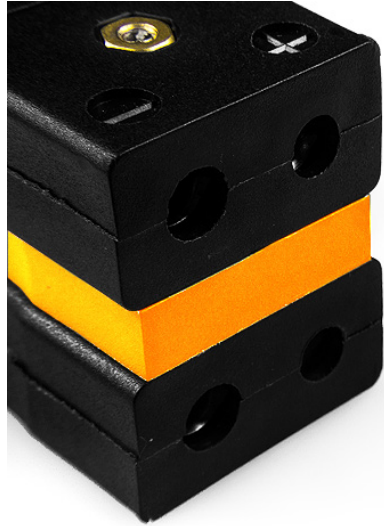

Connettore termocoppia duplex Duplex AbitalS-R/S-FD Tipo R/S IEC

Standard Duplex in-line Socket
(dimensions in mm)

Labfacility are the UK's leading manufacturer of Temperature Sensors, Thermocouple Connectors and associated Temperature Instrumentation and stockings of Thermocouple Cables. The Company has been trading since 1971 and is ISO9001 accredited.

Connettore termocoppia duplex Duplex AbitalS-R/S-FD Tipo R/S IEC

Corpi in poliestere riempito in vetro frastuono. I contatti sono polarizzati per evitare un collegamento errato

Indicazioni**Specifications**

Product Code	XE-1607-001
General Description	Rugged glass filled polyester bodies, suitable for industrial applications.
Thermocouple Type	R/S IEC
Connector Type	Duplex Socket
Connector Size	Standard
Colour	Orange
Dimensions	See Schematic Drawing (Product Literature Tab)
Max. Temperature	220°C
+Positive Contact	Copper
-Negative Contact	Copper Alloy
Standards Met	BS EN 50212:1997. RoHS