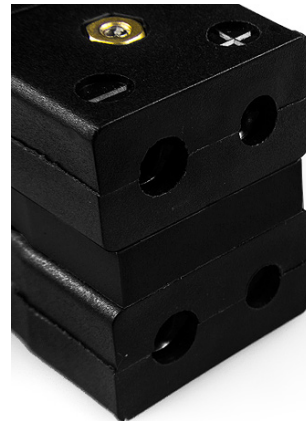

## Connettore termocoppia standard Presa duplex IS-J-FD Tipo J IEC

**Standard Duplex in-line Socket**  
(dimensions in mm)

Labfacility are the UK's leading manufacturer of Temperature Sensors, Thermocouple Connectors and associated Temperature Instrumentation and stockings of Thermocouple Cables. The Company has been trading since 1971 and is ISO9001 accredited.

**Standard Thermocouple Connector Duplex Socket IS-J-FD Type J IEC**

Robusti corpi in poliestere caricato con vetro. I contatti sono polarizzati per evitare connessioni errate

Specifiche

## Specifications

<b>Product Code</b>	XE-1477-001
<b>General Description</b>	Rugged glass filled polyester bodies, suitable for industrial applications.
<b>Thermocouple Type</b>	J IEC
<b>Connector Type</b>	Duplex Socket
<b>Connector Size</b>	Standard
<b>Colour</b>	Black
<b>Dimensions</b>	See Schematic Drawing (Product Literature Tab)
<b>Max. Temperature</b>	220°C
<b>+Positive Contact</b>	Iron
<b>-Negative Contact</b>	Copper Nickel
<b>Standards Met</b>	BS EN 50212:1997. RoHS