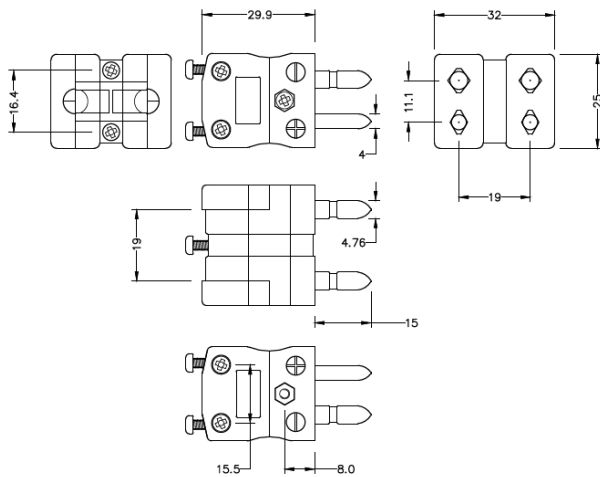

## Connettore termocoppia Duplex Plug IS-R/S-MD tipo R/S IEC

**Standard Duplex in-line Plug**  
(dimensions in mm)

Labfacility are the UK's leading manufacturer of Temperature Sensors, Thermocouple Connectors and associated Temperature Instrumentation and stockings of Thermocouple Cables. The Company has been trading since 1971 and is ISO9001 accredited.

**Connettore termocoppia Duplex Plug IS-R/S-MD tipo R/S IEC**

Corpi in poliestere riempito in vetro frastuono. I contatti sono polarizzati per evitare un collegamento errato

**Indicazioni****Specifications**

<b>Product Code</b>	XE-1606-001
<b>General Description</b>	Plugs fitted with solid thermocouple pins. Rugged glass filled polyester bodies, suitable for industrial applications.
<b>Thermocouple Type</b>	R/S IEC
<b>Connector Type</b>	Duplex Plug
<b>Connector Size</b>	Standard
<b>Colour</b>	Orange
<b>Dimensions</b>	See Schematic Drawing (Product Literature Tab)
<b>Max. Temperature</b>	220°C
<b>Pins</b>	Solid Round Pins
<b>+Positive Contact</b>	Copper
<b>-Negative Contact</b>	Copper Alloy
<b>Standards Met</b>	BS EN 50212:1997. RoHS