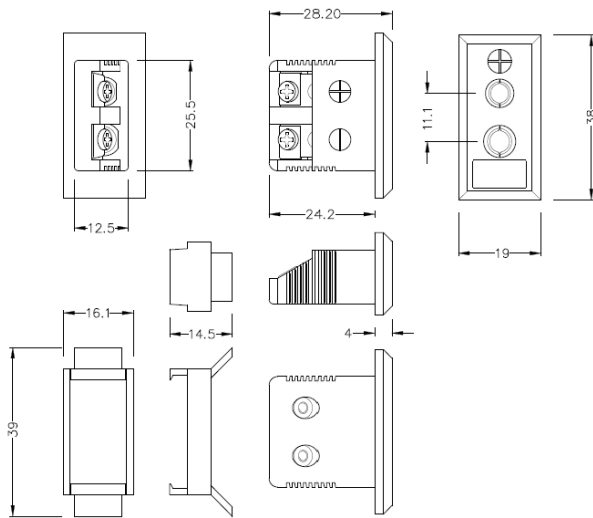

## Connettore per termocoppia rettangolare standard Fascia Socket IS-J-FF Tipo J IEC

**Standard Fascia Socket (with nylon mounting clip)**  
(dimensions in mm)

Labfacility are the UK's leading manufacturer of Temperature Sensors, Thermocouple Connectors and associated Temperature Instrumentation and stockings of Thermocouple Cables. The Company has been trading since 1971 and is ISO9001 accredited.

**Connettore per termocoppia rettangolare standard Fascia Socket IS-J-FF Tipo J IEC**

Clip in nylon per un fissaggio rapido e semplice al pannello. Tutte le prese di montaggio della fascia sono polarizzate mediante perni di dimensioni disuguali

**Indicazioni****Specifications**

<b>Product Code</b>	XE-1467-001
<b>General Description</b>	Accepts standard round pin plug connector. Nylon clip for quick, simple fixing to panel
<b>Thermocouple Type</b>	J IEC
<b>Connector Type</b>	Fascia Mounting Socket
<b>Connector Size</b>	Standard
<b>Colour</b>	Black
<b>Max. Temperature</b>	120°C
<b>+Positive Contact</b>	Iron
<b>-Negative Contact</b>	Copper Nickel
<b>Standards Met</b>	BS EN 50212:1997. RoHS