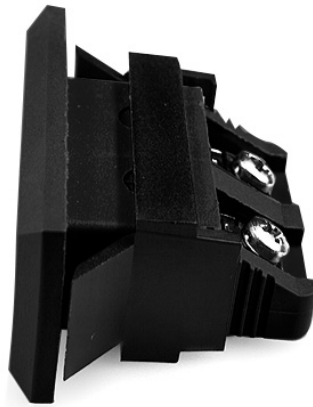

## Connettore per termocoppia rettangolare standard Fascia Socket IS-J-FF Tipo J IEC

**Standard Fascia Socket (with nylon mounting clip)**  
(dimensions in mm)

Labfacility are the UK's leading manufacturer of Temperature Sensors, Thermocouple Connectors and associated Temperature Instrumentation and stockings of Thermocouple Cables. The Company has been trading since 1971 and is ISO9001 accredited.

**Connettore per termocoppia rettangolare standard Fascia Socket IS-J-FF Tipo J IEC**

Clip in nylon per un fissaggio rapido e semplice al pannello. Tutte le prese di montaggio della fascia sono polarizzate mediante perni di dimensioni disuguali

**Indicazioni****Specifications**

<b>Product Code</b>	XE-1467-001
<b>General Description</b>	Accepts standard round pin plug connector. Nylon clip for quick, simple fixing to panel
<b>Thermocouple Type</b>	J IEC
<b>Connector Type</b>	Fascia Mounting Socket
<b>Connector Size</b>	Standard
<b>Colour</b>	Black
<b>Max. Temperature</b>	120°C
<b>+Positive Contact</b>	Iron
<b>-Negative Contact</b>	Copper Nickel
<b>Standards Met</b>	BS EN 50212:1997. RoHS