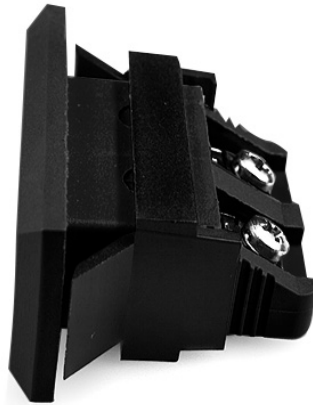

## Connettore per termocoppia rettangolare standard Fascia Socket IS-J-FF Tipo J IEC

**Standard Fascia Socket (with nylon mounting clip)**  
(dimensions in mm)

Labfacility are the UK's leading manufacturer of Temperature Sensors, Thermocouple Connectors and associated Temperature Instrumentation and stockings of Thermocouple Cables. The Company has been trading since 1971 and is ISO9001 accredited.

**Connettore per termocoppia rettangolare standard Fascia Socket IS-J-FF Tipo J IEC**

Clip in nylon per un fissaggio rapido e semplice al pannello. Tutte le prese di montaggio della fascia sono polarizzate mediante perni di dimensioni disuguali

**Indicazioni****Specifications**

<b>Product Code</b>	XE-1467-001
<b>General Description</b>	Accepts standard round pin plug connector. Nylon clip for quick, simple fixing to panel
<b>Thermocouple Type</b>	J IEC
<b>Connector Type</b>	Fascia Mounting Socket
<b>Connector Size</b>	Standard
<b>Colour</b>	Black
<b>Max. Temperature</b>	120°C
<b>+Positive Contact</b>	Iron
<b>-Negative Contact</b>	Copper Nickel
<b>Standards Met</b>	BS EN 50212:1997. RoHS