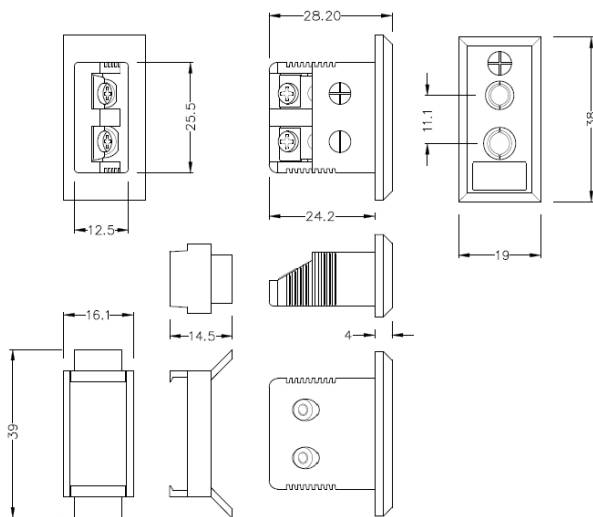

## Connettore per termocoppia rettangolare standard Fascia Socket IS-J-FF Tipo J IEC

**Standard Fascia Socket (with nylon mounting clip)**  
(dimensions in mm)

Labfacility are the UK's leading manufacturer of Temperature Sensors, Thermocouple Connectors and associated Temperature Instrumentation and stockings of Thermocouple Cables. The Company has been trading since 1971 and is ISO9001 accredited.

**Connettore per termocoppia rettangolare standard Fascia Socket IS-J-FF Tipo J IEC**

Clip in nylon per un fissaggio rapido e semplice al pannello. Tutte le prese di montaggio della fascia sono polarizzate mediante perni di dimensioni disuguali

**Indicazioni****Specifications**

<b>Product Code</b>	XE-1467-001
<b>General Description</b>	Accepts standard round pin plug connector. Nylon clip for quick, simple fixing to panel
<b>Thermocouple Type</b>	J IEC
<b>Connector Type</b>	Fascia Mounting Socket
<b>Connector Size</b>	Standard
<b>Colour</b>	Black
<b>Max. Temperature</b>	120°C
<b>+Positive Contact</b>	Iron
<b>-Negative Contact</b>	Copper Nickel
<b>Standards Met</b>	BS EN 50212:1997. RoHS