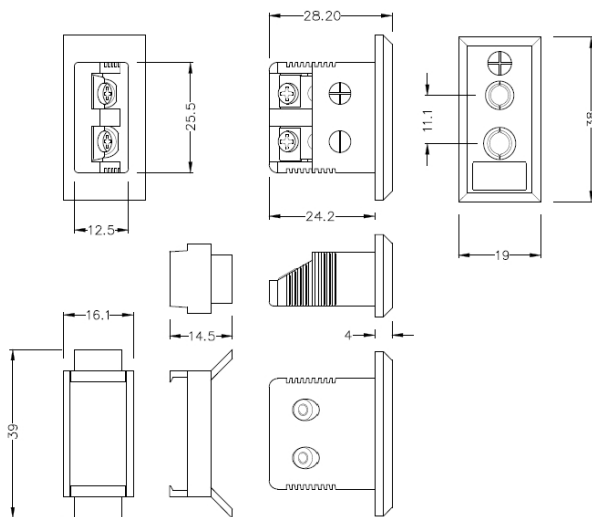

LABFACILITY

TEMPERATURE & PROCESS TECHNOLOGY

Connettore per termocoppia rettangolare standard Fascia Socket IS-K-FF Tipo K IEC

Standard Fascia Socket (with nylon mounting clip)

(dimensions in mm)

Labfacility are the UK's leading manufacturer of Temperature Sensors, Thermocouple Connectors and associated Temperature Instrumentation and stockings of Thermocouple Cables. The Company has been trading since 1971 and is ISO9001 accredited.

Connettore per termocoppia rettangolare standard Fascia Socket IS-K-FF Tipo K IEC

Clip in nylon per un fissaggio rapido e semplice al pannello. Tutte le prese di montaggio della fascia sono polarizzate mediante perni di dimensioni disuguali

Indicazioni**Specifications**

Product Code	XE-1407-001
General Description	Accepts standard round pin plug connector. Nylon clip for quick, simple fixing to panel
Thermocouple Type	K IEC
Connector Type	Fascia Mounting Socket
Connector Size	Standard
Colour	Green
Max. Temperature	120°C
+Positive Contact	Nickel Chromium
-Negative Contact	Nickel Alloy
Standards Met	BS EN 50212:1997. RoHS