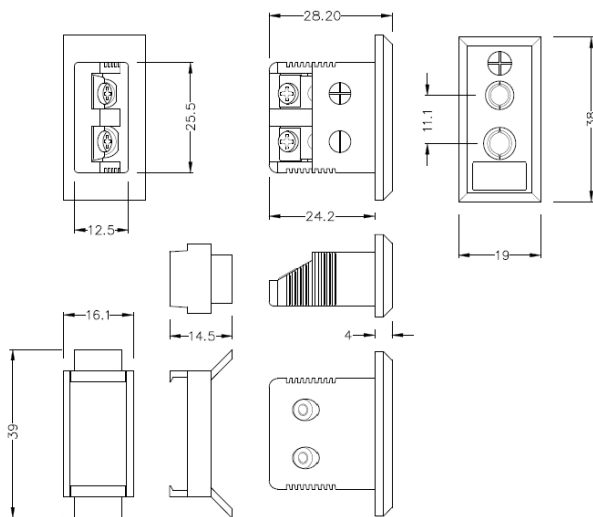

Connettore per termocoppia rettangolare standard Fascia Socket IS-K-FF Tipo K IEC

Standard Fascia Socket (with nylon mounting clip)
(dimensions in mm)

Labfacility are the UK's leading manufacturer of Temperature Sensors, Thermocouple Connectors and associated Temperature Instrumentation and stockings of Thermocouple Cables. The Company has been trading since 1971 and is ISO9001 accredited.

Connettore per termocoppia rettangolare standard Fascia Socket IS-K-FF Tipo K IEC

Clip in nylon per un fissaggio rapido e semplice al pannello. Tutte le prese di montaggio della fascia sono polarizzate mediante perni di dimensioni disuguali

Indicazioni**Specifications**

Product Code	XE-1407-001
General Description	Accepts standard round pin plug connector. Nylon clip for quick, simple fixing to panel
Thermocouple Type	K IEC
Connector Type	Fascia Mounting Socket
Connector Size	Standard
Colour	Green
Max. Temperature	120°C
+Positive Contact	Nickel Chromium
-Negative Contact	Nickel Alloy
Standards Met	BS EN 50212:1997. RoHS