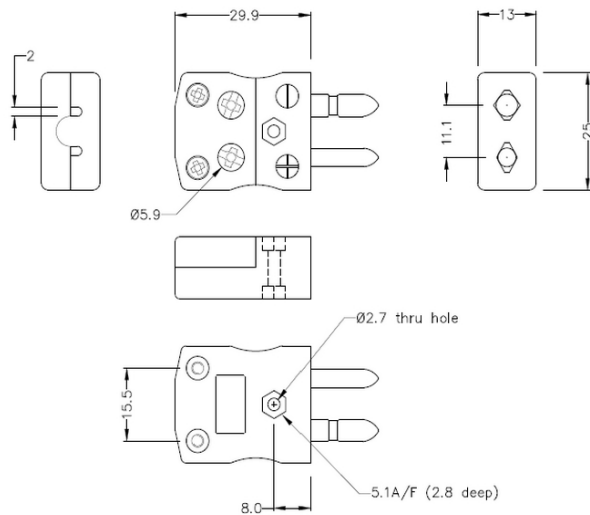

## Standard Quick Wire Thermocouple Connector Plug IS-E-MQ Tipo E IEC

**Standard in-line Plug - Quick Wire**  
(dimensions in mm)

Labfacility are the UK's leading manufacturer of Temperature Sensors, Thermocouple Connectors and associated Temperature Instrumentation and stockings of Thermocouple Cables. The Company has been trading since 1971 and is ISO9001 accredited.

**Standard Quick Wire Thermocouple Connettore Plug IS-E-MQ Tipo E IEC**

Facile connessione 'jab-in' per la terminazione rapida, basta spingere il filo e stringere la vite. I contatti sono polarizzati per evitare un collegamento errato

**Indicazioni****Specifications**

<b>Product Code</b>	XE-1641-001
<b>General Description</b>	Easy 'jab-in' connection for rapid termination, contacts are polarised to prevent incorrect connection.
<b>Thermocouple Type</b>	E IEC
<b>Connector Type</b>	Quick Wire Plug
<b>Connector Size</b>	Standard
<b>Colour</b>	Violet
<b>Max. Temperature</b>	220°C
<b>Pins</b>	Solid Round Pins
<b>+Positive Contact</b>	Nickel Chromium
<b>-Negative Contact</b>	Copper Nickel
<b>Standards Met</b>	BS EN 50212:1997. RoHS