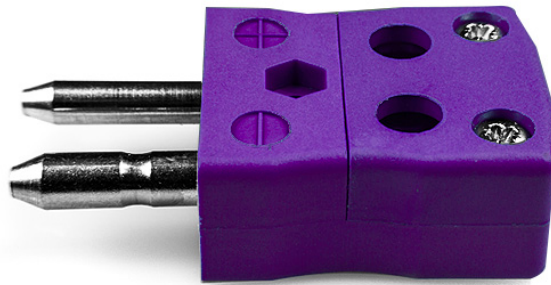

## Standard Quick Wire Thermocouple Connector Plug IS-E-MQ Tipo E IEC

**Standard in-line Plug - Quick Wire**  
(dimensions in mm)

Labfacility are the UK's leading manufacturer of Temperature Sensors, Thermocouple Connectors and associated Temperature Instrumentation and stockings of Thermocouple Cables. The Company has been trading since 1971 and is ISO9001 accredited.

**Standard Quick Wire Thermocouple Connettore Plug IS-E-MQ Tipo E IEC**

Facile connessione 'jab-in' per la terminazione rapida, basta spingere il filo e stringere la vite. I contatti sono polarizzati per evitare un collegamento errato

**Indicazioni****Specifications**

<b>Product Code</b>	XE-1641-001
<b>General Description</b>	Easy 'jab-in' connection for rapid termination, contacts are polarised to prevent incorrect connection.
<b>Thermocouple Type</b>	E IEC
<b>Connector Type</b>	Quick Wire Plug
<b>Connector Size</b>	Standard
<b>Colour</b>	Violet
<b>Max. Temperature</b>	220°C
<b>Pins</b>	Solid Round Pins
<b>+Positive Contact</b>	Nickel Chromium
<b>-Negative Contact</b>	Copper Nickel
<b>Standards Met</b>	BS EN 50212:1997. RoHS