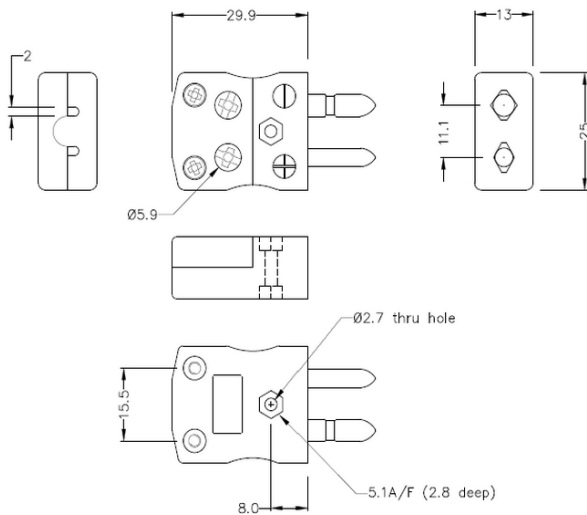

# Standard Quick Wire Thermocouple Connector Plug IS-N-MQ Tipo N IEC

**Standard in-line Plug - Quick Wire**  
(dimensions in mm)

Labfacility are the UK's leading manufacturer of Temperature Sensors, Thermocouple Connectors and associated Temperature Instrumentation and stockings of Thermocouple Cables. The Company has been trading since 1971 and is ISO9001 accredited.

**Standard Quick Wire Thermocouple Connettore Plug IS-N-MQ Tipo N IEC**

Facile connessione 'jab-in' per la terminazione rapida, basta spingere il filo e stringere la vite. I contatti sono polarizzati per evitare un collegamento errato

**Indicazioni****Specifications**

<b>Product Code</b>	XE-1561-001
<b>General Description</b>	Easy 'jab-in' connection for rapid termination, contacts are polarised to prevent incorrect connection.
<b>Thermocouple Type</b>	N IEC
<b>Connector Type</b>	Quick Wire Plug
<b>Connector Size</b>	Standard
<b>Colour</b>	Pink
<b>Max. Temperature</b>	220°C
<b>Pins</b>	Solid Round Pins
<b>+Positive Contact</b>	Nickel / Chromium / Silicon
<b>-Negative Contact</b>	Nickel Silicon
<b>Standards Met</b>	BS EN 50212:1997. RoHS