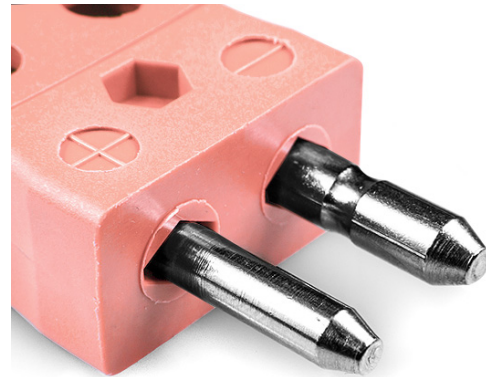

## Standard Quick Wire Thermocouple Connettores Plug IS-N-MQ Tipo N IEC

**Standard in-line Plug - Quick Wire**  
(dimensions in mm)

Labfacility are the UK's leading manufacturer of Temperature Sensors, Thermocouple Connectors and associated Temperature Instrumentation and stockings of Thermocouple Cables. The Company has been trading since 1971 and is ISO9001 accredited.

**Standard Quick Wire Thermocouple Connettore Plug IS-N-MQ Tipo N IEC**

Facile connessione 'jab-in' per la terminazione rapida, basta spingere il filo e stringere la vite. I contatti sono polarizzati per evitare un collegamento errato

**Indicazioni****Specifications**

<b>Product Code</b>	XE-1561-001
<b>General Description</b>	Easy 'jab-in' connection for rapid termination, contacts are polarised to prevent incorrect connection.
<b>Thermocouple Type</b>	N IEC
<b>Connector Type</b>	Quick Wire Plug
<b>Connector Size</b>	Standard
<b>Colour</b>	Pink
<b>Max. Temperature</b>	220°C
<b>Pins</b>	Solid Round Pins
<b>+Positive Contact</b>	Nickel / Chromium / Silicon
<b>-Negative Contact</b>	Nickel Silicon
<b>Standards Met</b>	BS EN 50212:1997. RoHS