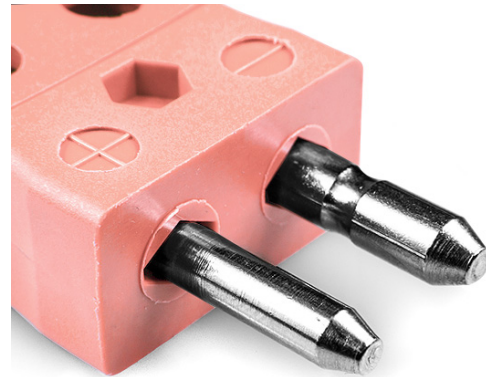

# Standard Quick Wire Thermocouple Connector Plug IS-N-MQ Tipo N IEC

**Standard in-line Plug - Quick Wire**  
(dimensions in mm)

Labfacility are the UK's leading manufacturer of Temperature Sensors, Thermocouple Connectors and associated Temperature Instrumentation and stockings of Thermocouple Cables. The Company has been trading since 1971 and is ISO9001 accredited.

**Standard Quick Wire Thermocouple Connettore Plug IS-N-MQ Tipo N IEC**

Facile connessione 'jab-in' per la terminazione rapida, basta spingere il filo e stringere la vite. I contatti sono polarizzati per evitare un collegamento errato

**Indicazioni****Specifications**

<b>Product Code</b>	XE-1561-001
<b>General Description</b>	Easy 'jab-in' connection for rapid termination, contacts are polarised to prevent incorrect connection.
<b>Thermocouple Type</b>	N IEC
<b>Connector Type</b>	Quick Wire Plug
<b>Connector Size</b>	Standard
<b>Colour</b>	Pink
<b>Max. Temperature</b>	220°C
<b>Pins</b>	Solid Round Pins
<b>+Positive Contact</b>	Nickel / Chromium / Silicon
<b>-Negative Contact</b>	Nickel Silicon
<b>Standards Met</b>	BS EN 50212:1997. RoHS