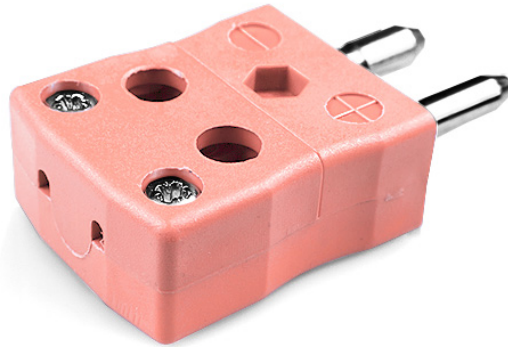

# Standard Quick Wire Thermocouple Connector Plug IS-N-MQ Tipo N IEC

**Standard in-line Plug - Quick Wire**  
(dimensions in mm)

Labfacility are the UK's leading manufacturer of Temperature Sensors, Thermocouple Connectors and associated Temperature Instrumentation and stockings of Thermocouple Cables. The Company has been trading since 1971 and is ISO9001 accredited.

**Standard Quick Wire Thermocouple Connettore Plug IS-N-MQ Tipo N IEC**

Facile connessione 'jab-in' per la terminazione rapida, basta spingere il filo e stringere la vite. I contatti sono polarizzati per evitare un collegamento errato

**Indicazioni****Specifications**

<b>Product Code</b>	XE-1561-001
<b>General Description</b>	Easy 'jab-in' connection for rapid termination, contacts are polarised to prevent incorrect connection.
<b>Thermocouple Type</b>	N IEC
<b>Connector Type</b>	Quick Wire Plug
<b>Connector Size</b>	Standard
<b>Colour</b>	Pink
<b>Max. Temperature</b>	220°C
<b>Pins</b>	Solid Round Pins
<b>+Positive Contact</b>	Nickel / Chromium / Silicon
<b>-Negative Contact</b>	Nickel Silicon
<b>Standards Met</b>	BS EN 50212:1997. RoHS