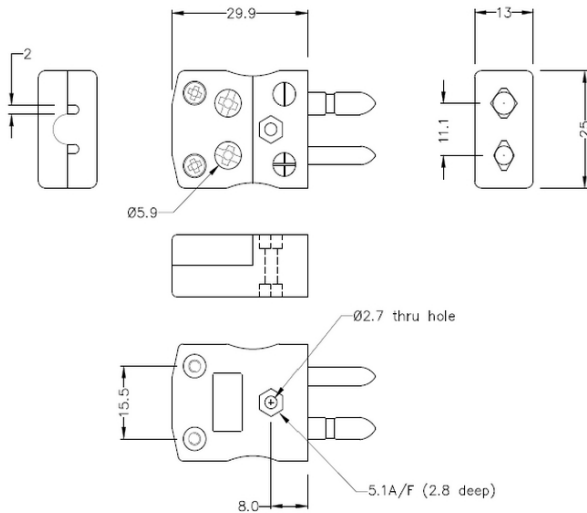

# Standard Quick Wire Thermocouple Connettores Plug IS-T-MQ Tipo T IEC

**Standard in-line Plug - Quick Wire**  
(dimensions in mm)

Labfacility are the UK's leading manufacturer of Temperature Sensors, Thermocouple Connectors and associated Temperature Instrumentation and stockings of Thermocouple Cables. The Company has been trading since 1971 and is ISO9001 accredited.

**Standard Quick Wire Thermocouple Connettore Plug IS-T-MQ Tipo T IEC**

Facile connessione 'jab-in' per la terminazione rapida, basta spingere il filo e stringere la vite. I contatti sono polarizzati per evitare un collegamento errato

**Indicazioni****Specifications**

<b>Product Code</b>	XE-1501-001
<b>General Description</b>	Easy 'jab-in' connection for rapid termination, contacts are polarised to prevent incorrect connection.
<b>Connector Type</b>	Quick Wire Plug
<b>Connector Size</b>	Standard
<b>Colour</b>	Brown
<b>Max. Temperature</b>	220°C
<b>Pins</b>	Solid Round Pins
<b>+Positive Contact</b>	Copper
<b>-Negative Contact</b>	Copper Nickel
<b>Standards Met</b>	BS EN 50212:1997. RoHS