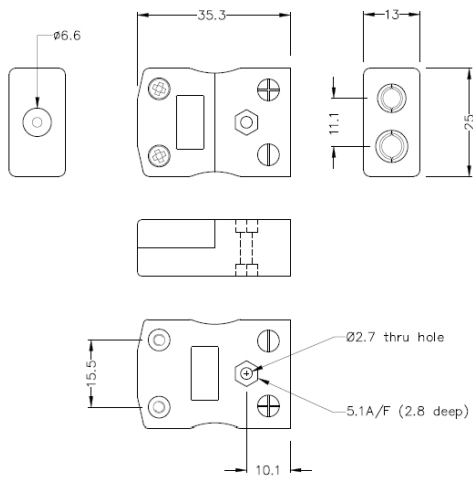

Connettore termocoppia standard in linea a presa IS-E-F Tipo E IEC

Standard in-line Socket
(dimensions in mm)

Labfacility are the UK's leading manufacturer of Temperature Sensors, Thermocouple Connectors and associated Temperature Instrumentation and stockings of Thermocouple Cables. The Company has been trading since 1971 and is ISO9001 accredited.

Connettore termocoppia standard in linea a presa IS-E-F Tipo E IEC

Accetta perni spining standard rotondi, adatti ad applicazioni industriali

Indicazioni**Specifications**

Product Code	XE-1632-001
General Description	Accepts standard round plug pins, contacts are polarised to prevent incorrect connection.
Thermocouple Type	E IEC
Connector Type	Socket
Connector Size	Standard
Colour	Violet
Max. Temperature	220°C
+Positive Contact	Nickel Chromium
-Negative Contact	Copper Nickel
Standards Met	BS EN 50212:1997. RoHS