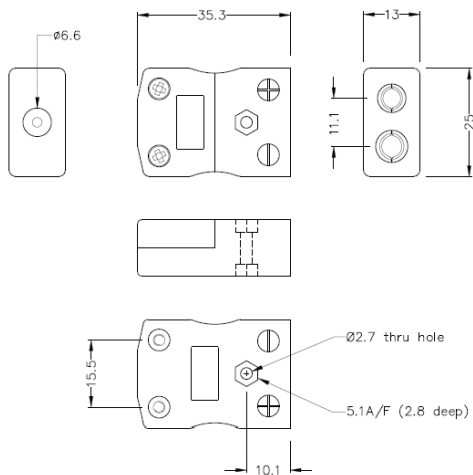

Connettore termocoppia standard in linea a presa IS-E-F Tipo E IEC

Standard in-line Socket
(dimensions in mm)

Labfacility are the UK's leading manufacturer of Temperature Sensors, Thermocouple Connectors and associated Temperature Instrumentation and stockings of Thermocouple Cables. The Company has been trading since 1971 and is ISO9001 accredited.

Connettore termocoppia standard in linea a presa IS-E-F Tipo E IEC

Accetta perni spining standard rotondi, adatti ad applicazioni industriali

Indicazioni**Specifications**

Product Code	XE-1632-001
General Description	Accepts standard round plug pins, contacts are polarised to prevent incorrect connection.
Thermocouple Type	E IEC
Connector Type	Socket
Connector Size	Standard
Colour	Violet
Max. Temperature	220°C
+Positive Contact	Nickel Chromium
-Negative Contact	Copper Nickel
Standards Met	BS EN 50212:1997. RoHS