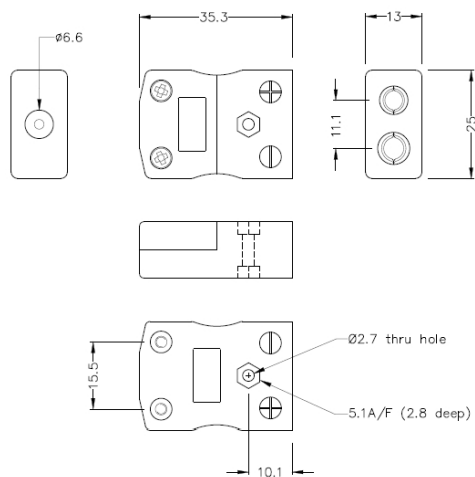

## Connettore termocoppia standard in linea IS-T-F Tipo T IEC

**Standard in-line Socket**  
(dimensions in mm)

Labfacility are the UK's leading manufacturer of Temperature Sensors, Thermocouple Connectors and associated Temperature Instrumentation and stockings of Thermocouple Cables. The Company has been trading since 1971 and is ISO9001 accredited.

**Connettore termocoppia standard in linea IS-T-F Tipo T IEC**

Accetta perni spining standard rotondi, adatti ad applicazioni industriali

**Indicazioni****Specifications**

<b>Product Code</b>	XE-1492-001
<b>General Description</b>	Accepts standard round plug pins, contacts are polarised to prevent incorrect connection.
<b>Thermocouple Type</b>	T IEC
<b>Connector Type</b>	Socket
<b>Connector Size</b>	Standard
<b>Colour</b>	Brown
<b>Max. Temperature</b>	220°C
<b>+Positive Contact</b>	Copper
<b>-Negative Contact</b>	Copper Nickel
<b>Standards Met</b>	BS EN 50212:1997. RoHS