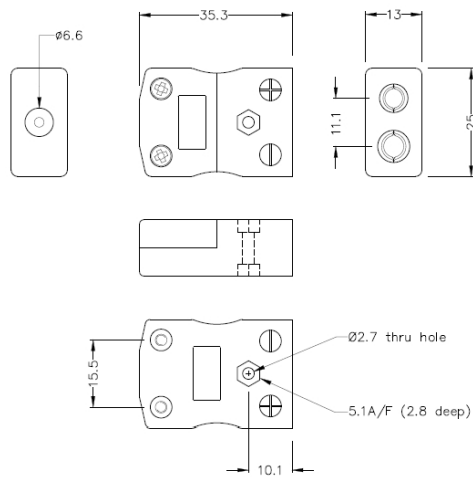

Connettore termocoppia standard in linea IS-T-F Tipo T IEC

Standard in-line Socket
(dimensions in mm)

Labfacility are the UK's leading manufacturer of Temperature Sensors, Thermocouple Connectors and associated Temperature Instrumentation and stockings of Thermocouple Cables. The Company has been trading since 1971 and is ISO9001 accredited.

Connettore termocoppia standard in linea IS-T-F Tipo T IEC

Accetta perni spining standard rotondi, adatti ad applicazioni industriali

Indicazioni**Specifications**

Product Code	XE-1492-001
General Description	Accepts standard round plug pins, contacts are polarised to prevent incorrect connection.
Thermocouple Type	T IEC
Connector Type	Socket
Connector Size	Standard
Colour	Brown
Max. Temperature	220°C
+Positive Contact	Copper
-Negative Contact	Copper Nickel
Standards Met	BS EN 50212:1997. RoHS