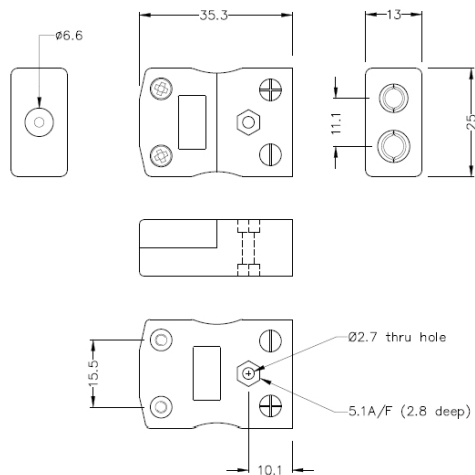

Connettore termocoppia standard in linea IS-T-F Tipo T IEC

Standard in-line Socket
(dimensions in mm)

Labfacility are the UK's leading manufacturer of Temperature Sensors, Thermocouple Connectors and associated Temperature Instrumentation and stockings of Thermocouple Cables. The Company has been trading since 1971 and is ISO9001 accredited.

Connettore termocoppia standard in linea IS-T-F Tipo T IEC

Accetta perni spining standard rotondi, adatti ad applicazioni industriali

Indicazioni**Specifications**

Product Code	XE-1492-001
General Description	Accepts standard round plug pins, contacts are polarised to prevent incorrect connection.
Thermocouple Type	T IEC
Connector Type	Socket
Connector Size	Standard
Colour	Brown
Max. Temperature	220°C
+Positive Contact	Copper
-Negative Contact	Copper Nickel
Standards Met	BS EN 50212:1997. RoHS